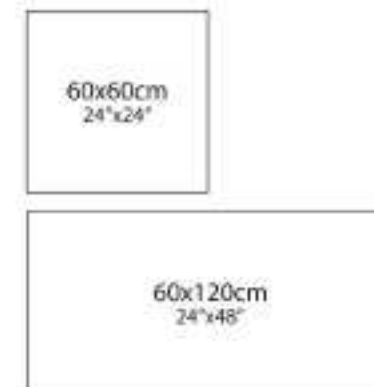

Sizes:

Misure / Размеры / المقياس / المقياس