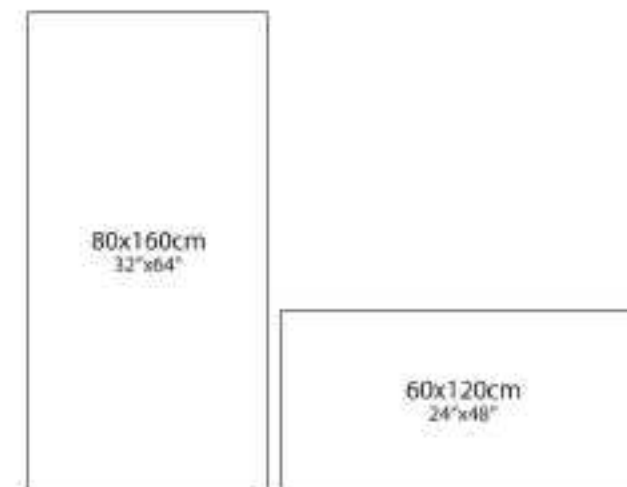

ASTARA BLACK & WHITE

WALL
ASTARA WHITE
Partim Plus - 60 x 180 cm
ASTARA BLACK
Partim Plus - 80 x 100 cm

FLOOR
ASTARA BLACK
Partim Plus - 80 x 100 cm

ASTARA WHITE

Astara tile are a suitable choice for floors, walls, and various spaces. Its beautiful and simple appearance adds a sense of magnificence and cleanliness to the environment and is compatible with various architectural styles.