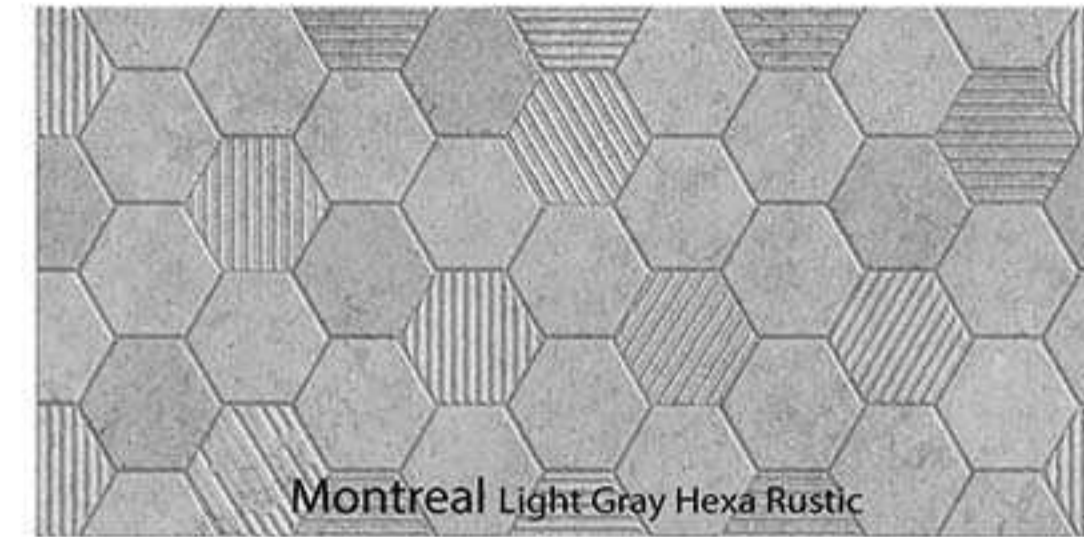

Modern Brick White Rustic

MODERN BRICK

WALL

Modern Brick Blue Rustic
60x120cm | 24"x48"

FLOOR

Modern Blue
60x120cm | 24"x48"

MONTREAL
COLLECTION

Montreal Light Gray Hexa Rustic