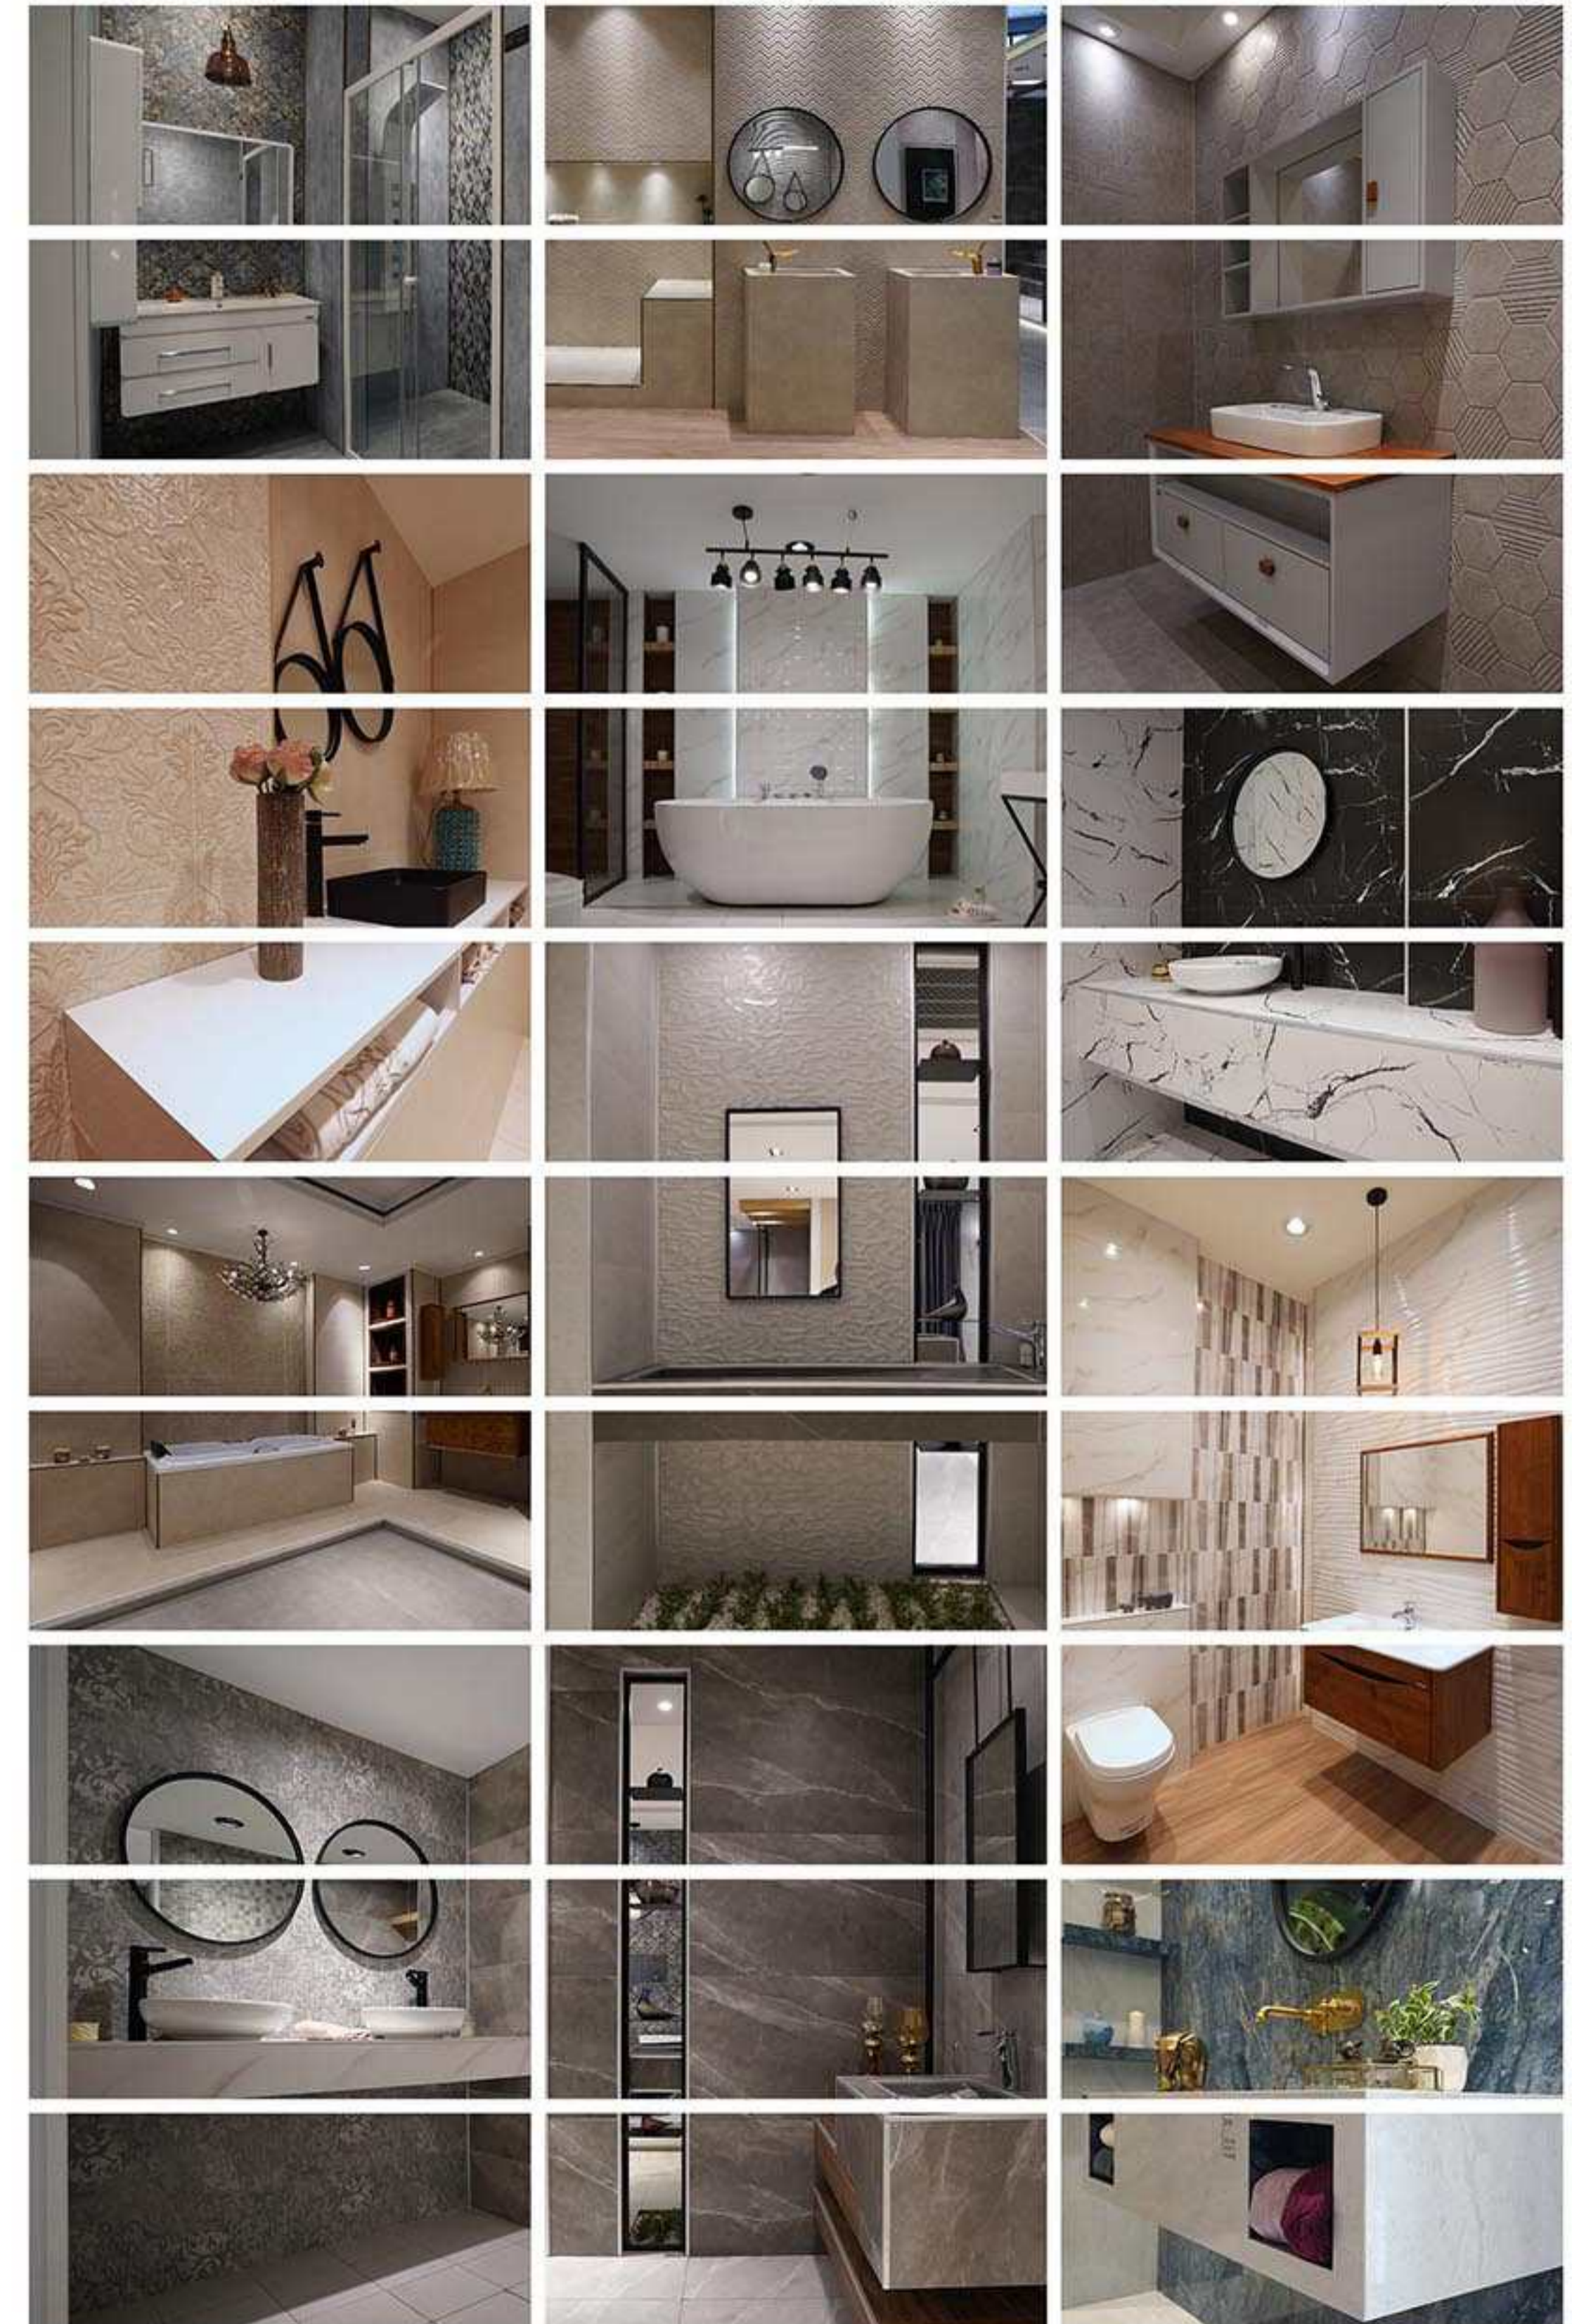

PARNIAN TILE SHOWROOMS

SHOWROOM DI PARNIAN TILE / ШОУ-РУМЫ PARNIAN TILE / صالات عرض بلاط برنیاں / شوروم های کاشی برنیاں

Parnian Tile Company, owing to its fame as a reputable name in Iran's tile and ceramic industry, has always prioritized a commitment to innovation and quality in its agenda. The company boasts over 25 specialized showrooms, which are considered symbols of credibility and efficiency throughout Iran and the Middle East; each of these showrooms has spaces designed with appropriate tiles based on architectural principles and design to ensure that our valued customers can become more acquainted with the various applications of Parnian products, allowing them to make a fitting and desirable selection, complete with full functionality for their various environments.

La compagnia Parnian Tile, grazie alla sua fama come nome affidabile nell'industria di piastrelle e ceramiche in Iran, ha sempre messo al primo posto l'impegno per l'innovazione e la qualità. L'azienda vanta oltre 25 showroom specializzati, considerati simboli di credibilità ed efficienza in tutto l'Iran e nel Medio Oriente; ognuno di questi showroom offre spazi progettati con piastrelle appropriate basate sui principi architettonici e di design, per garantire che i nostri clienti possano familiarizzare maggiormente con le diverse applicazioni dei prodotti Parnian, permettendo loro di effettuare una scelta adatta e desiderabile, con una piena funzionalità per i loro vari ambienti.