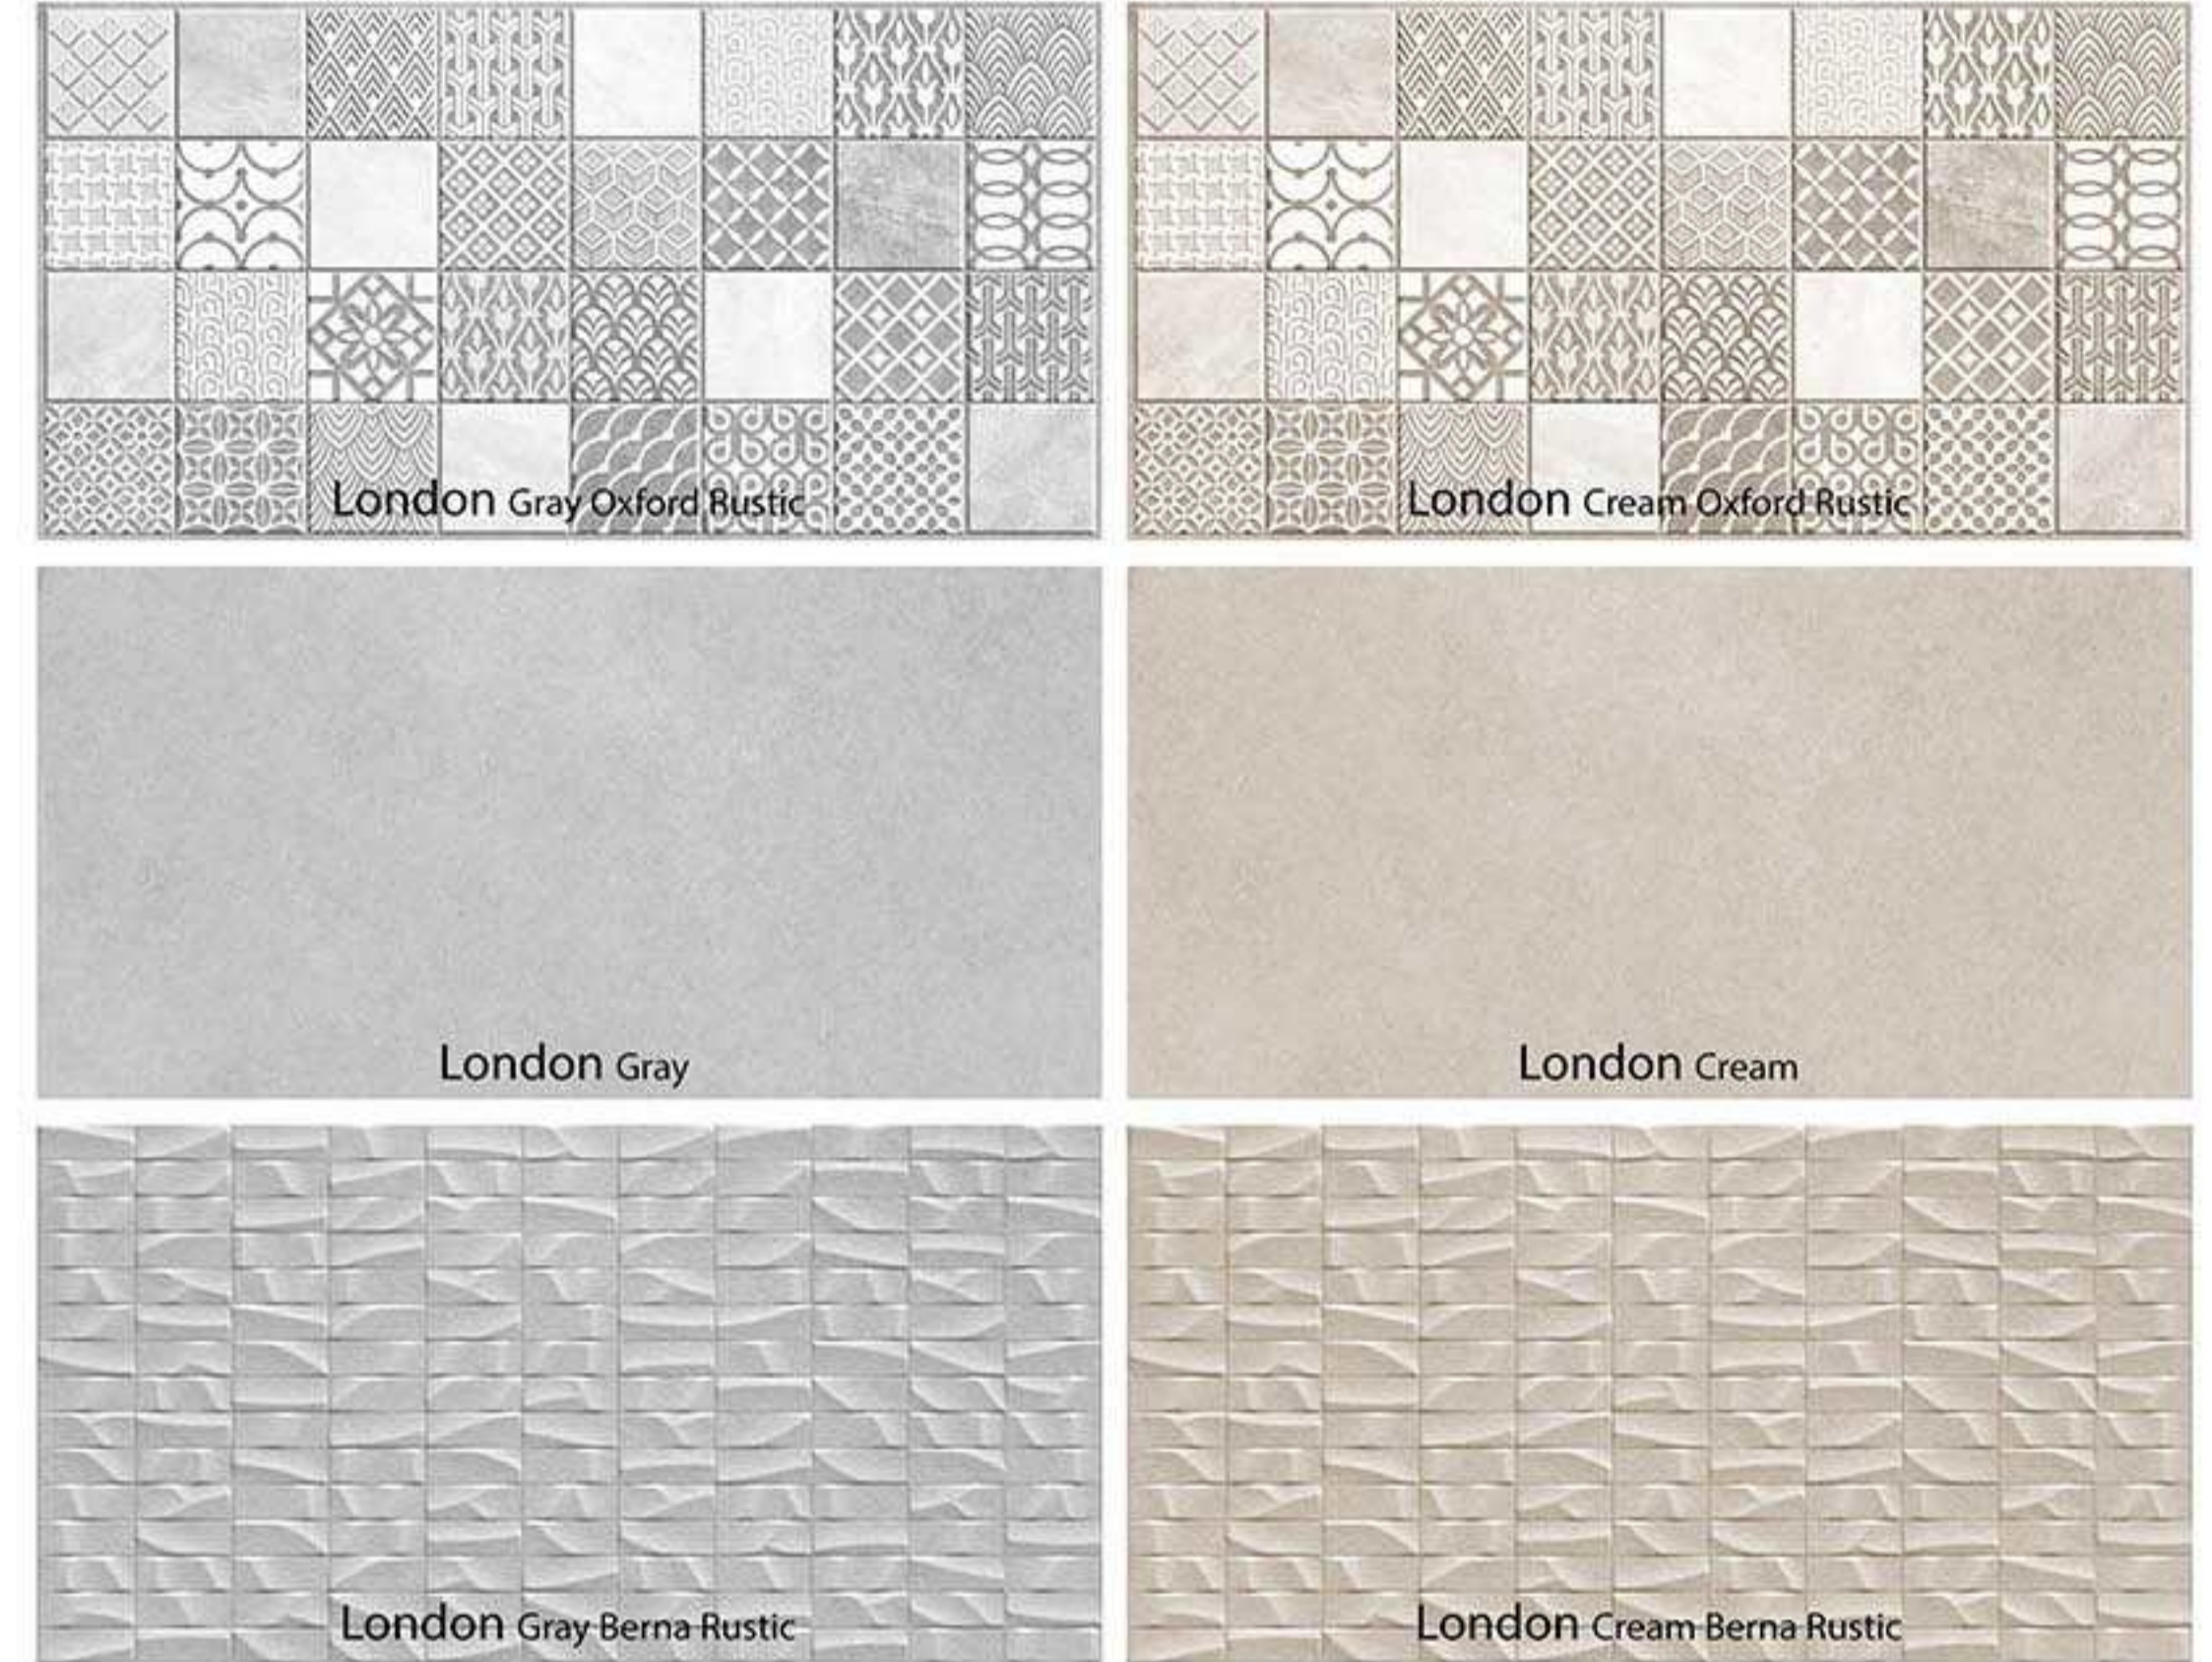

KALKATE CREAM

LEFT WALL
Kalkate Cream Lanvin Rustic

FRONT WALL
Kalkate Cream

RIGHT WALL
Kalkate Cream Chanel Rustic
60x120cm | 24"x48"

FLOOR
New Cement Wide
60x120cm | 24"x48"

LONDON COLLECTION

The combination of Gray and cream London tile with the square floral pattern of Oxford and the three-dimensional decoration and special reliefs of Berna create a unique and astonishing effect that transforms your environment into a work of art. This combination of color, light, and shadow brings life and grandeur to the space, offering us an enchanting and delightful experience.