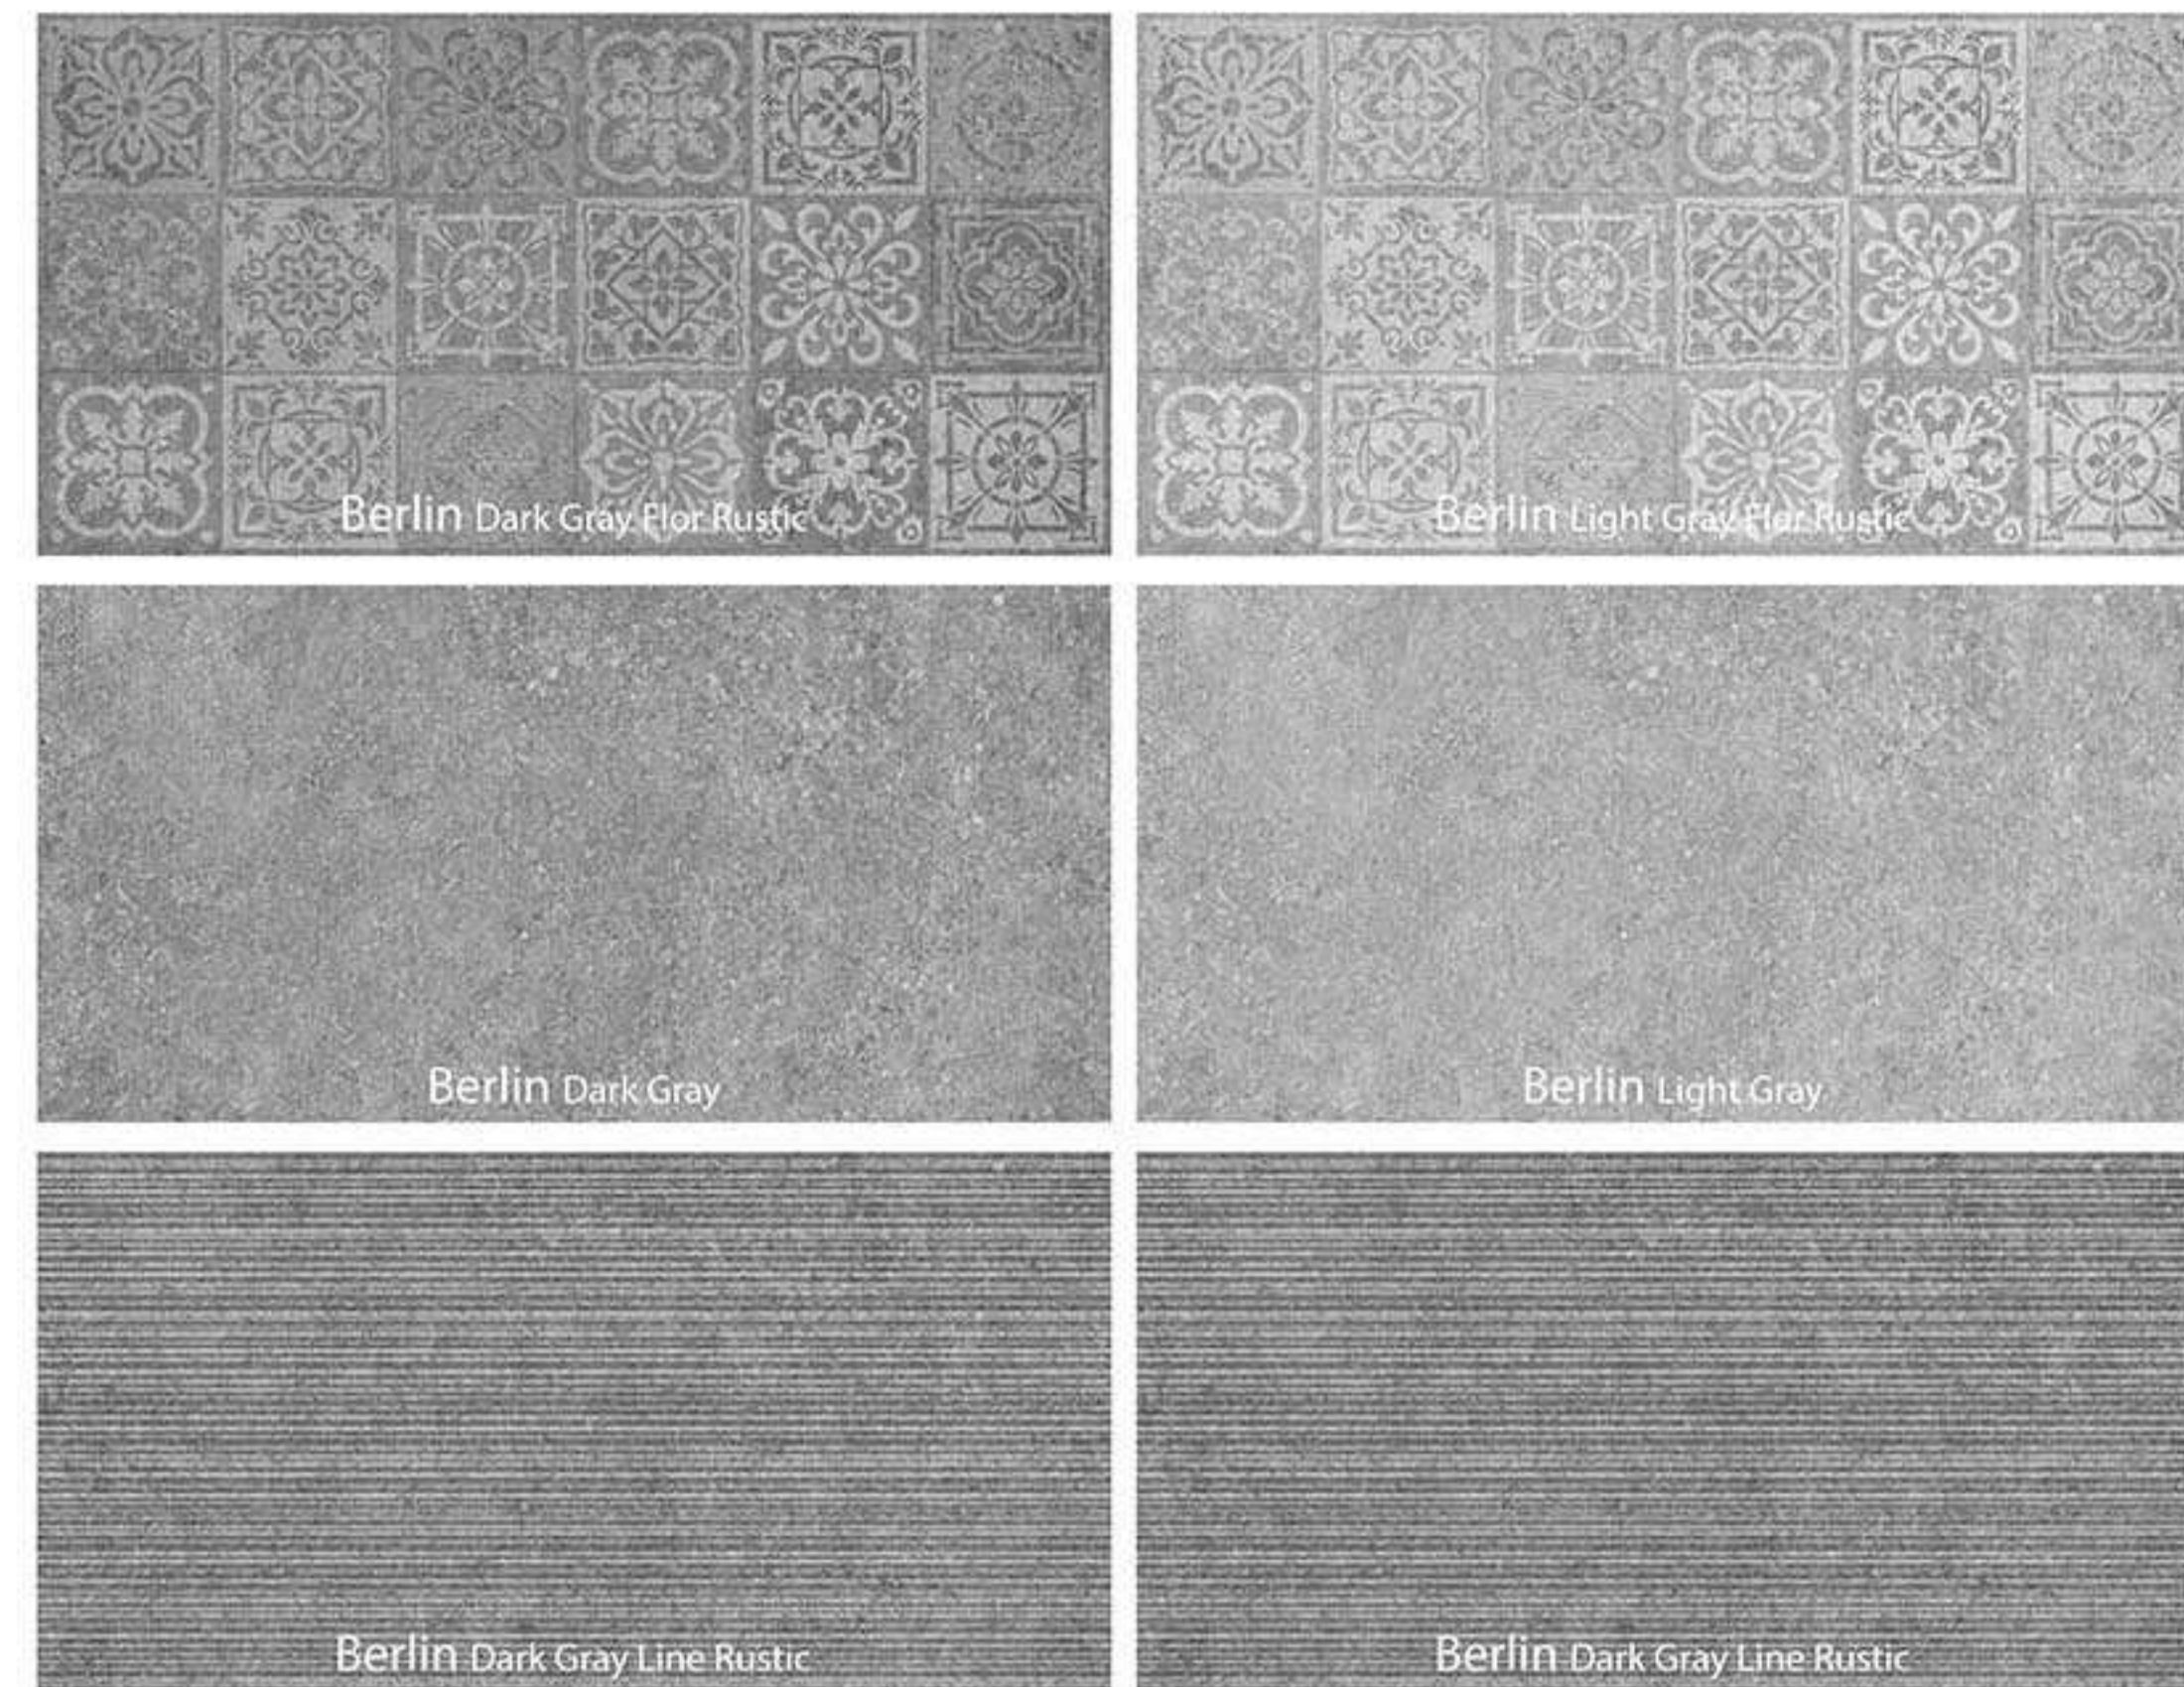

ACTUAL MATT TILE

WALL

Actual Light Rustic
60x120cm | 24"x48"

FLOOR

Actual Dark Rustic
60x120cm | 24"x48"

BERLIN

COLLECTION

The Berlin design is an authentic and at the same time complex and valuable combination that bestows a unique splendor upon architectural spaces with natural color tones and inspiration drawn from concrete. Creating harmony between details and providing a beautiful view of the environment are the main characteristics of this design.