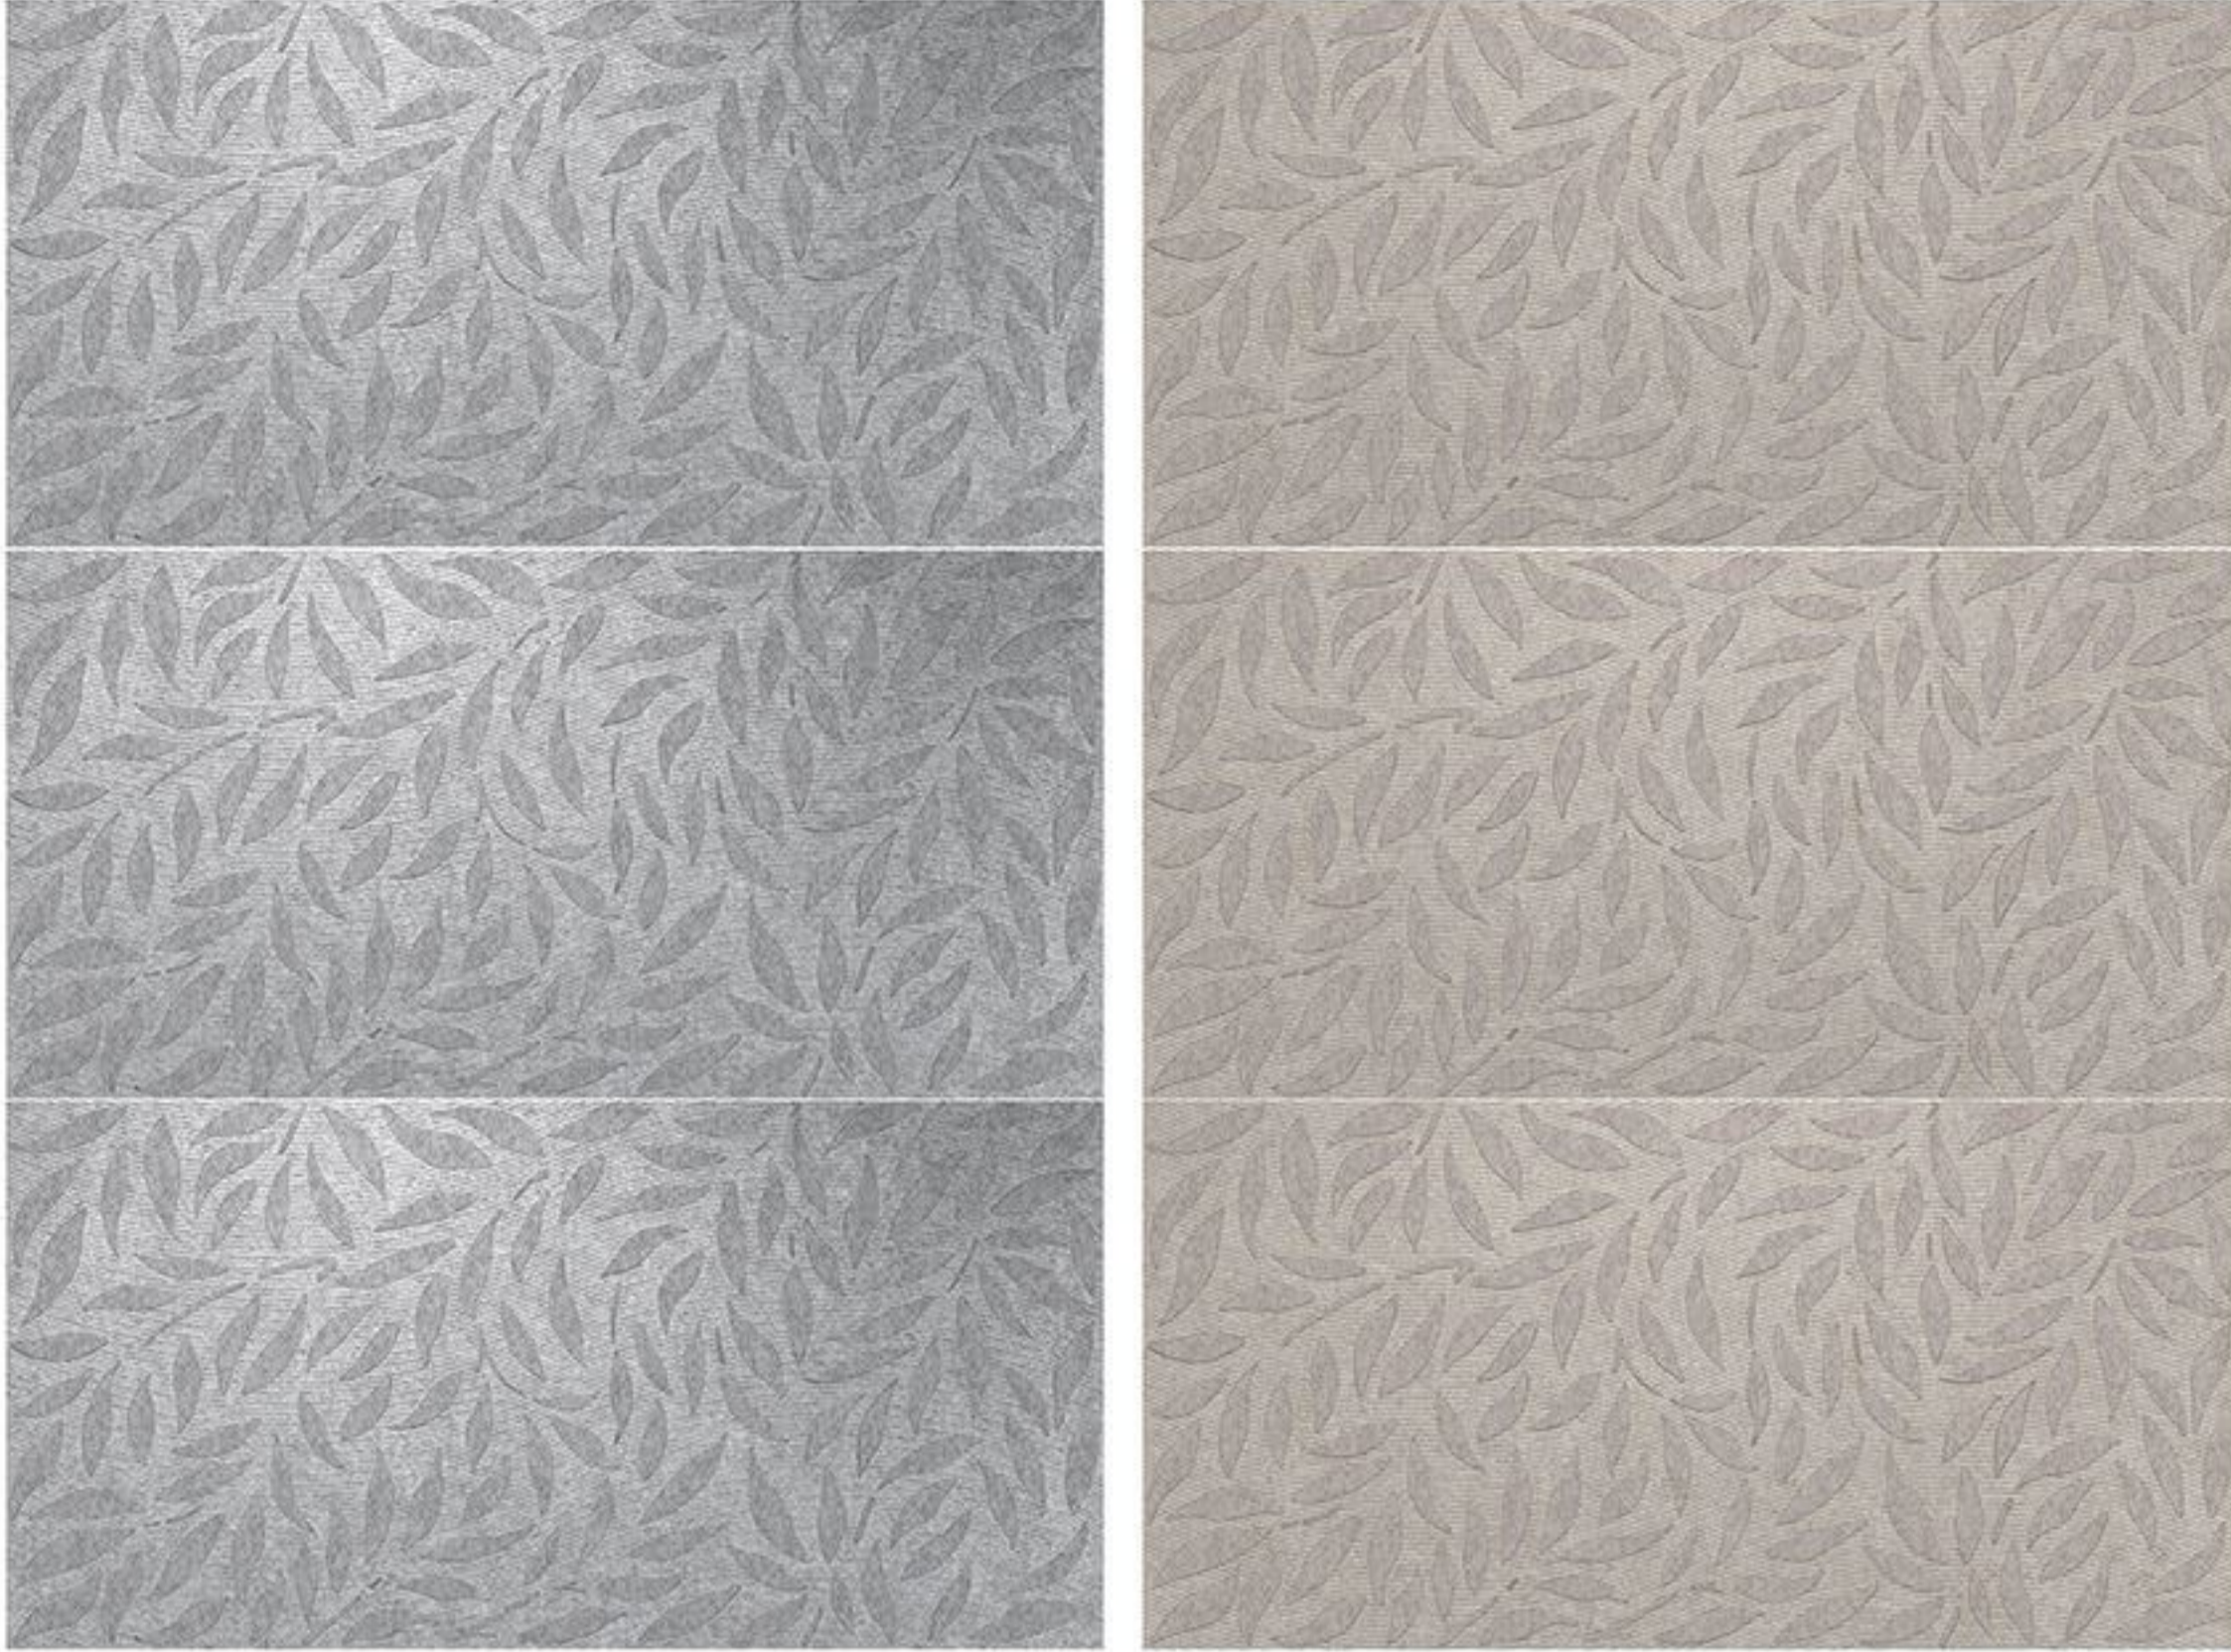

MATT SURFACES