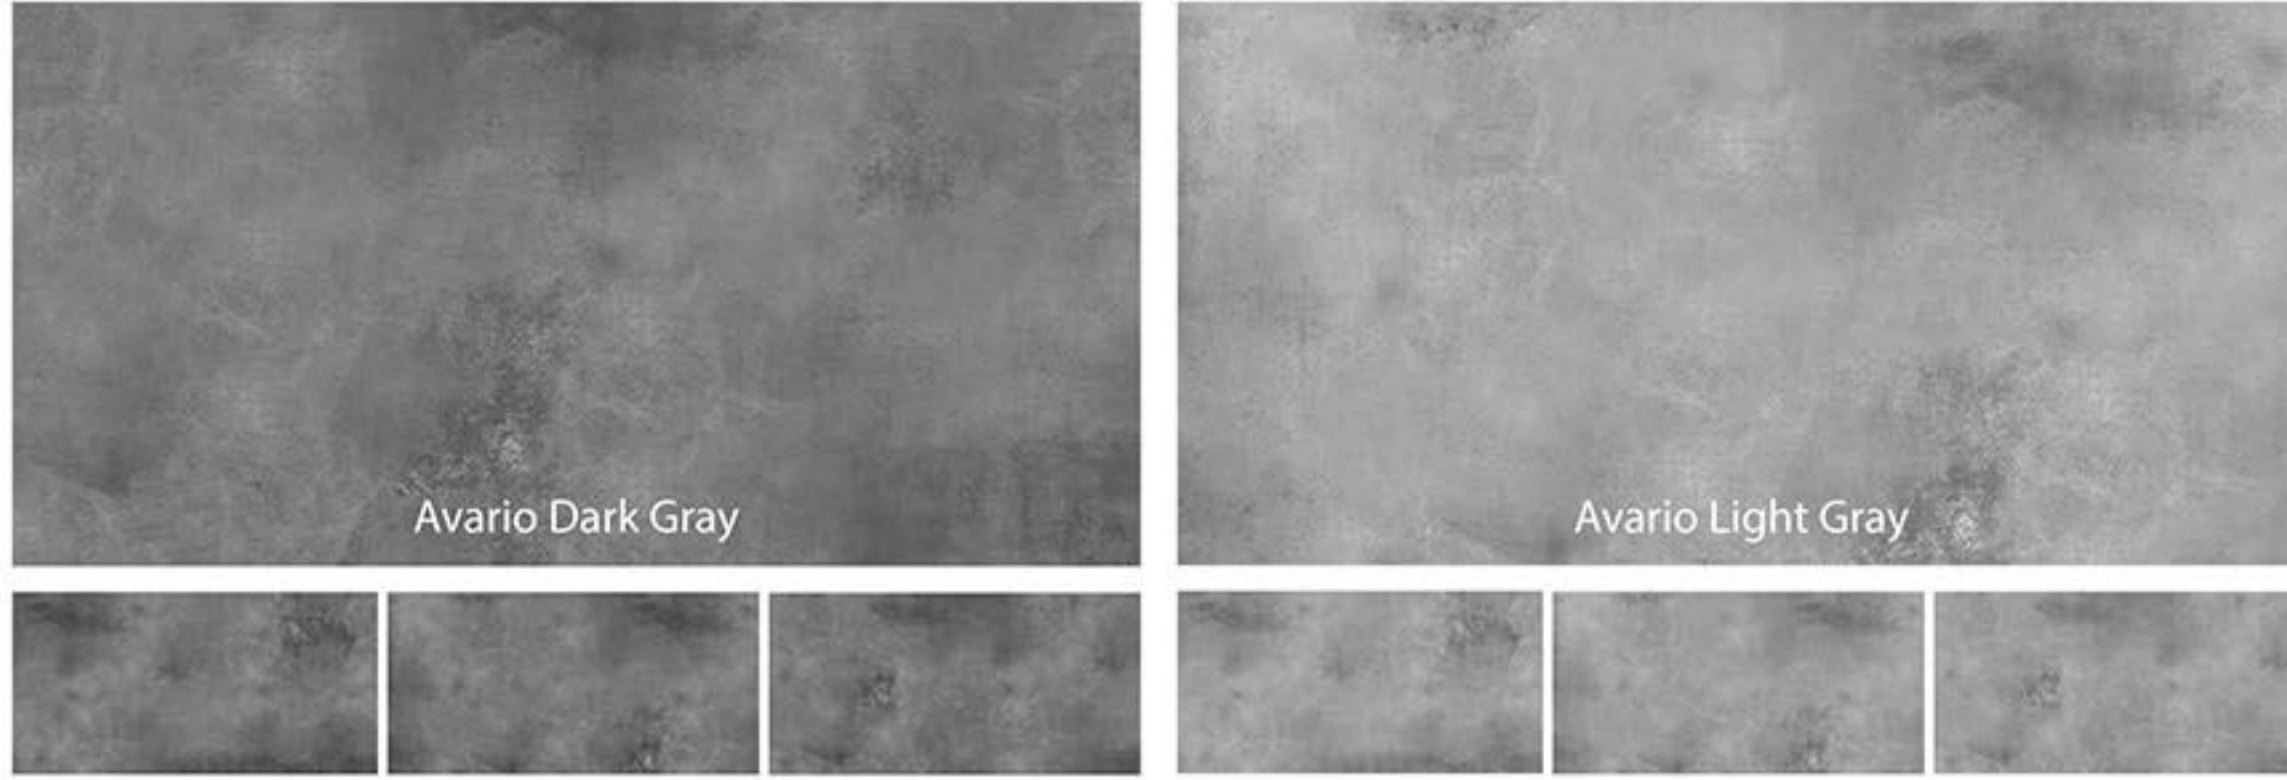

MATT SURFACES