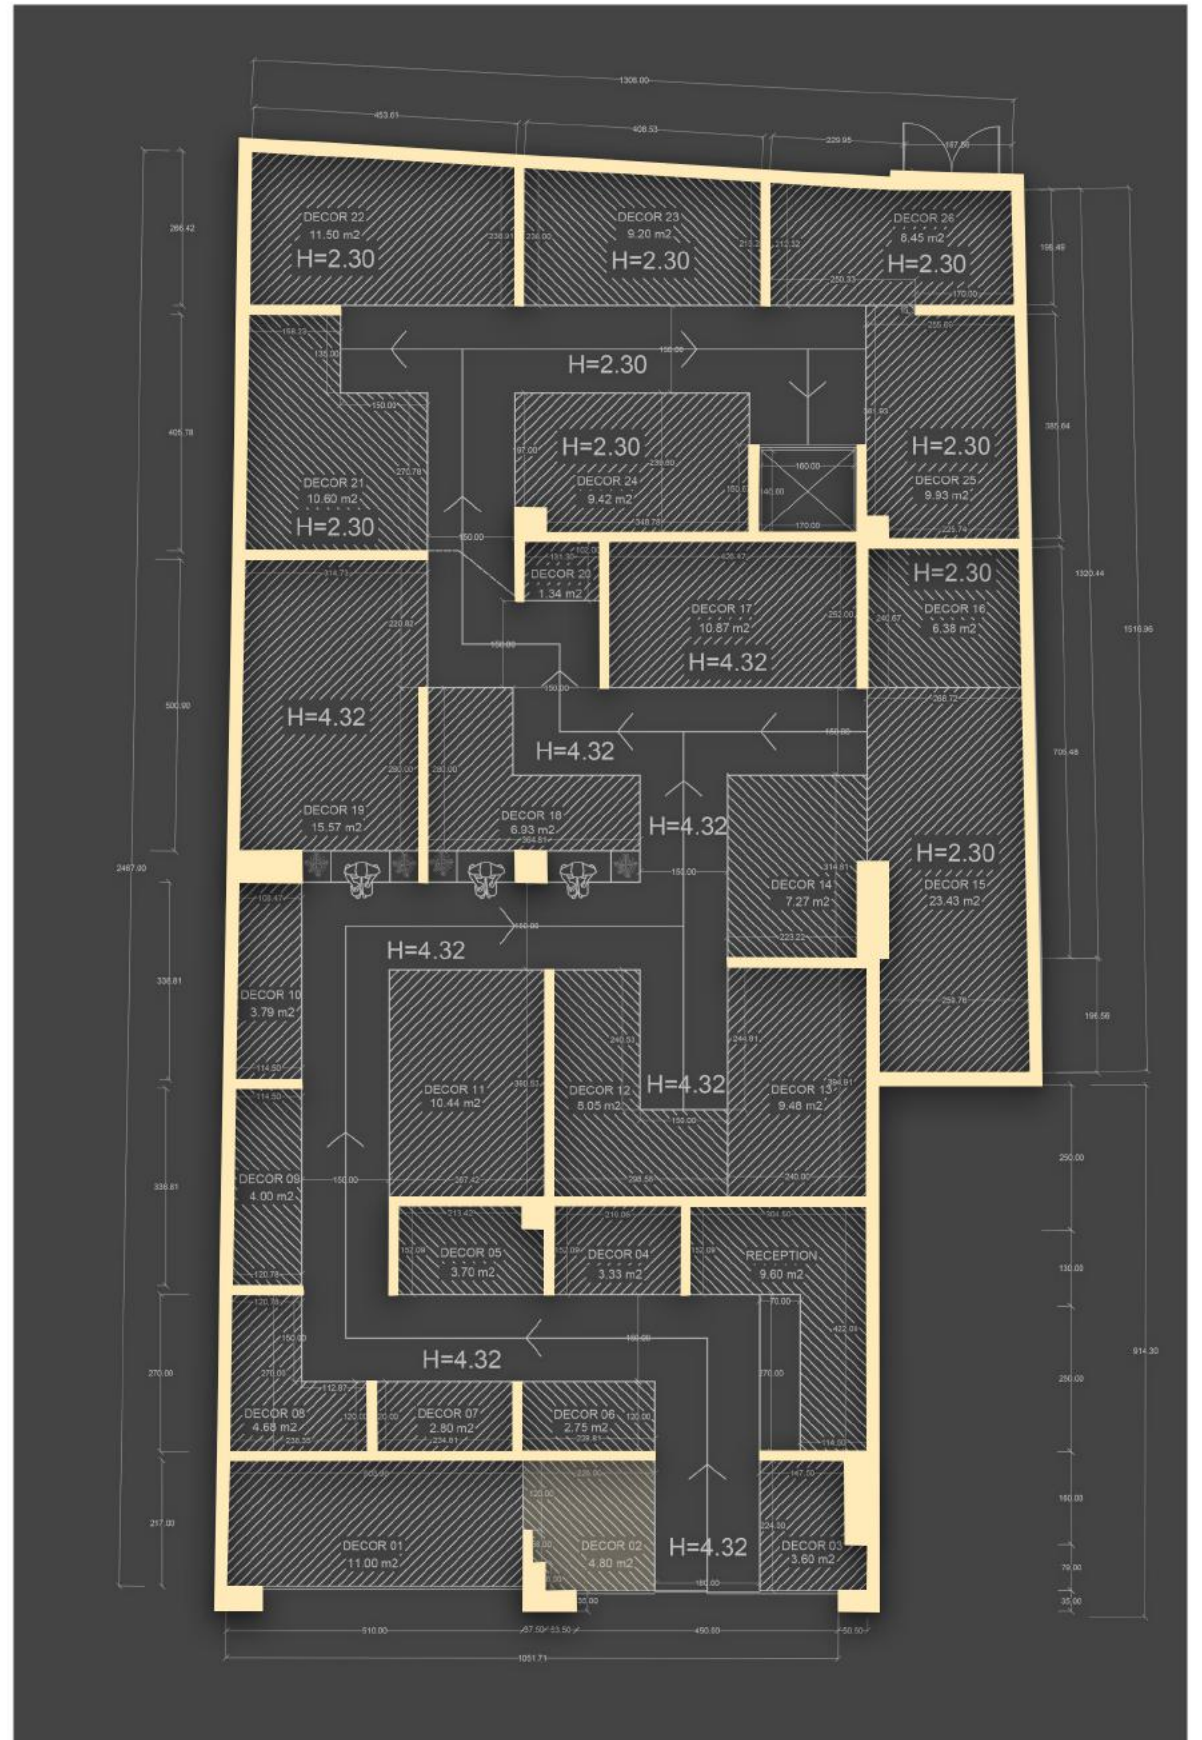

SHANGARI
GRAY LINE RUSTIC
Parnian Moon - 60x120 Cm - Matt

SMILE COLLECTION
Parnian Slab - 120x240 Cm - Polished