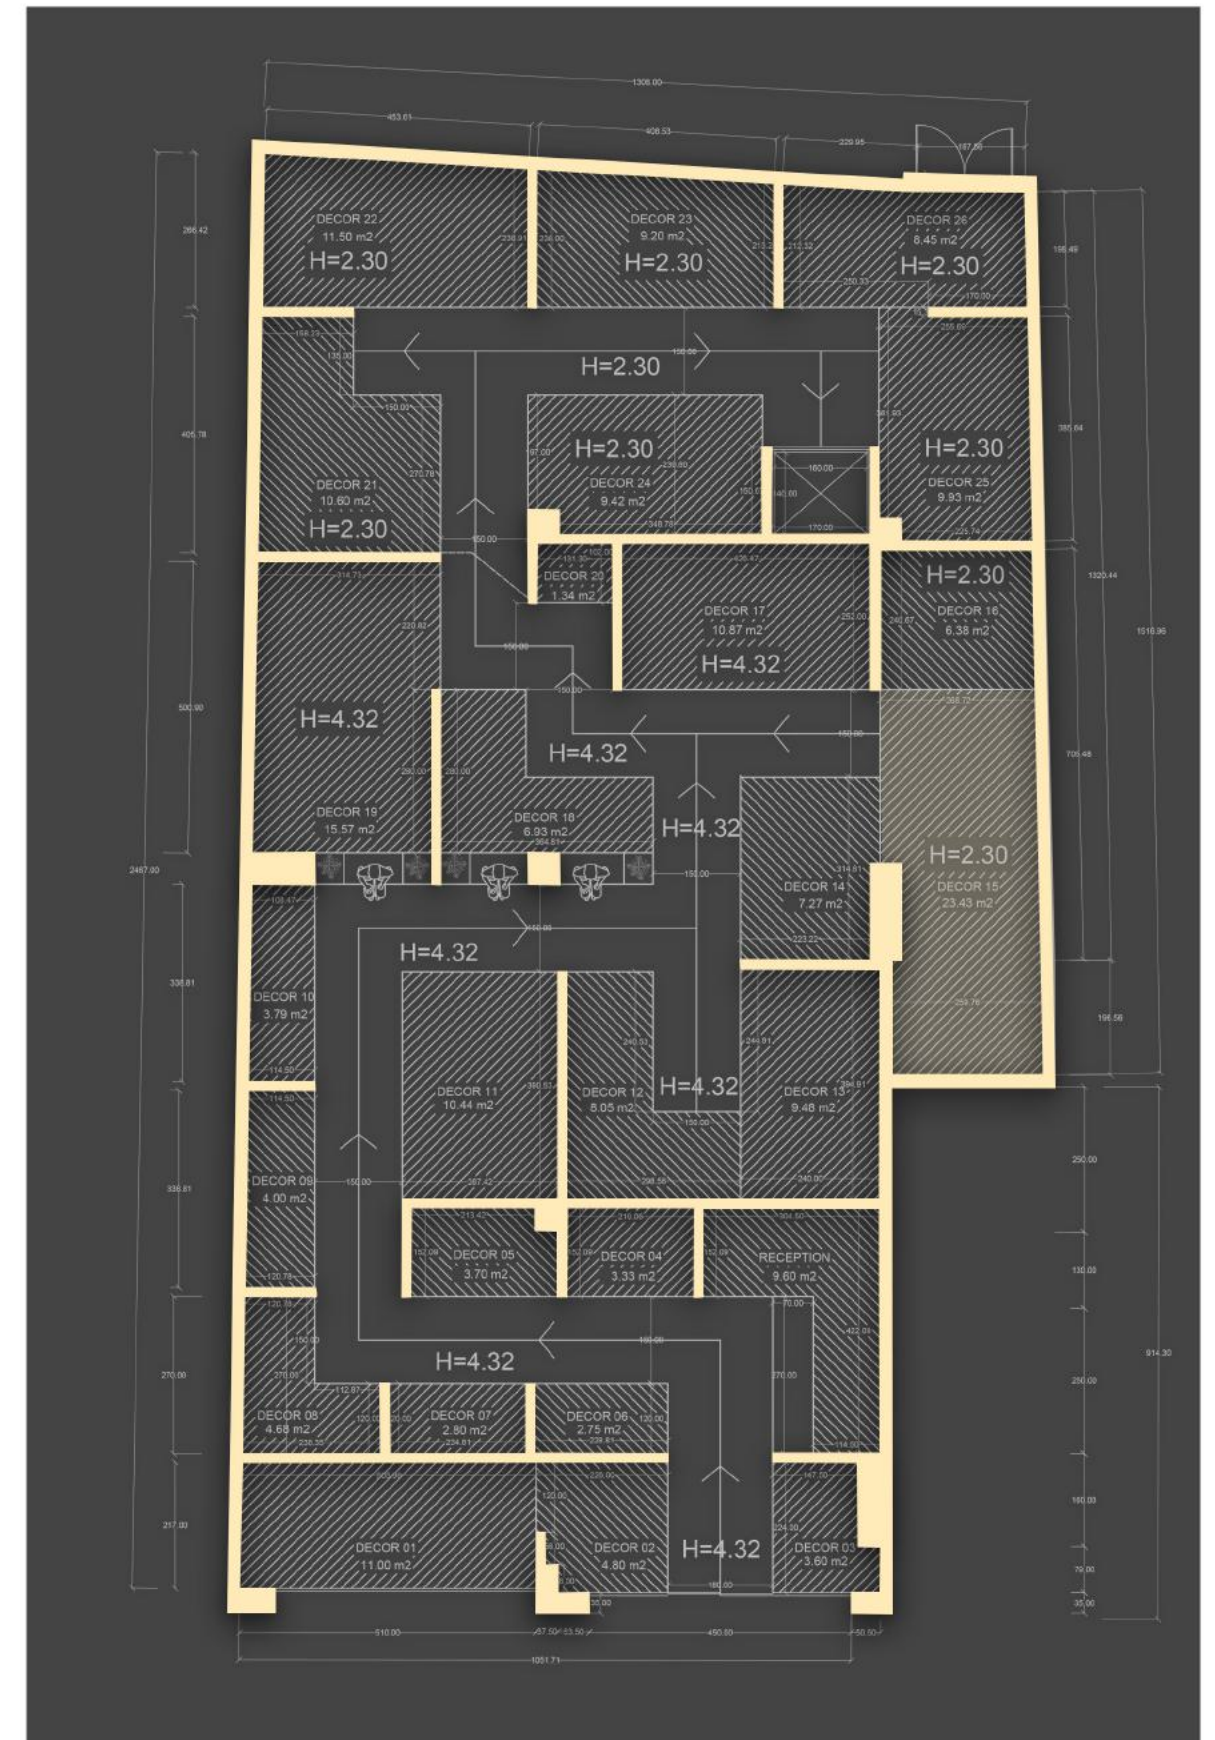

LIVE DECOR 15