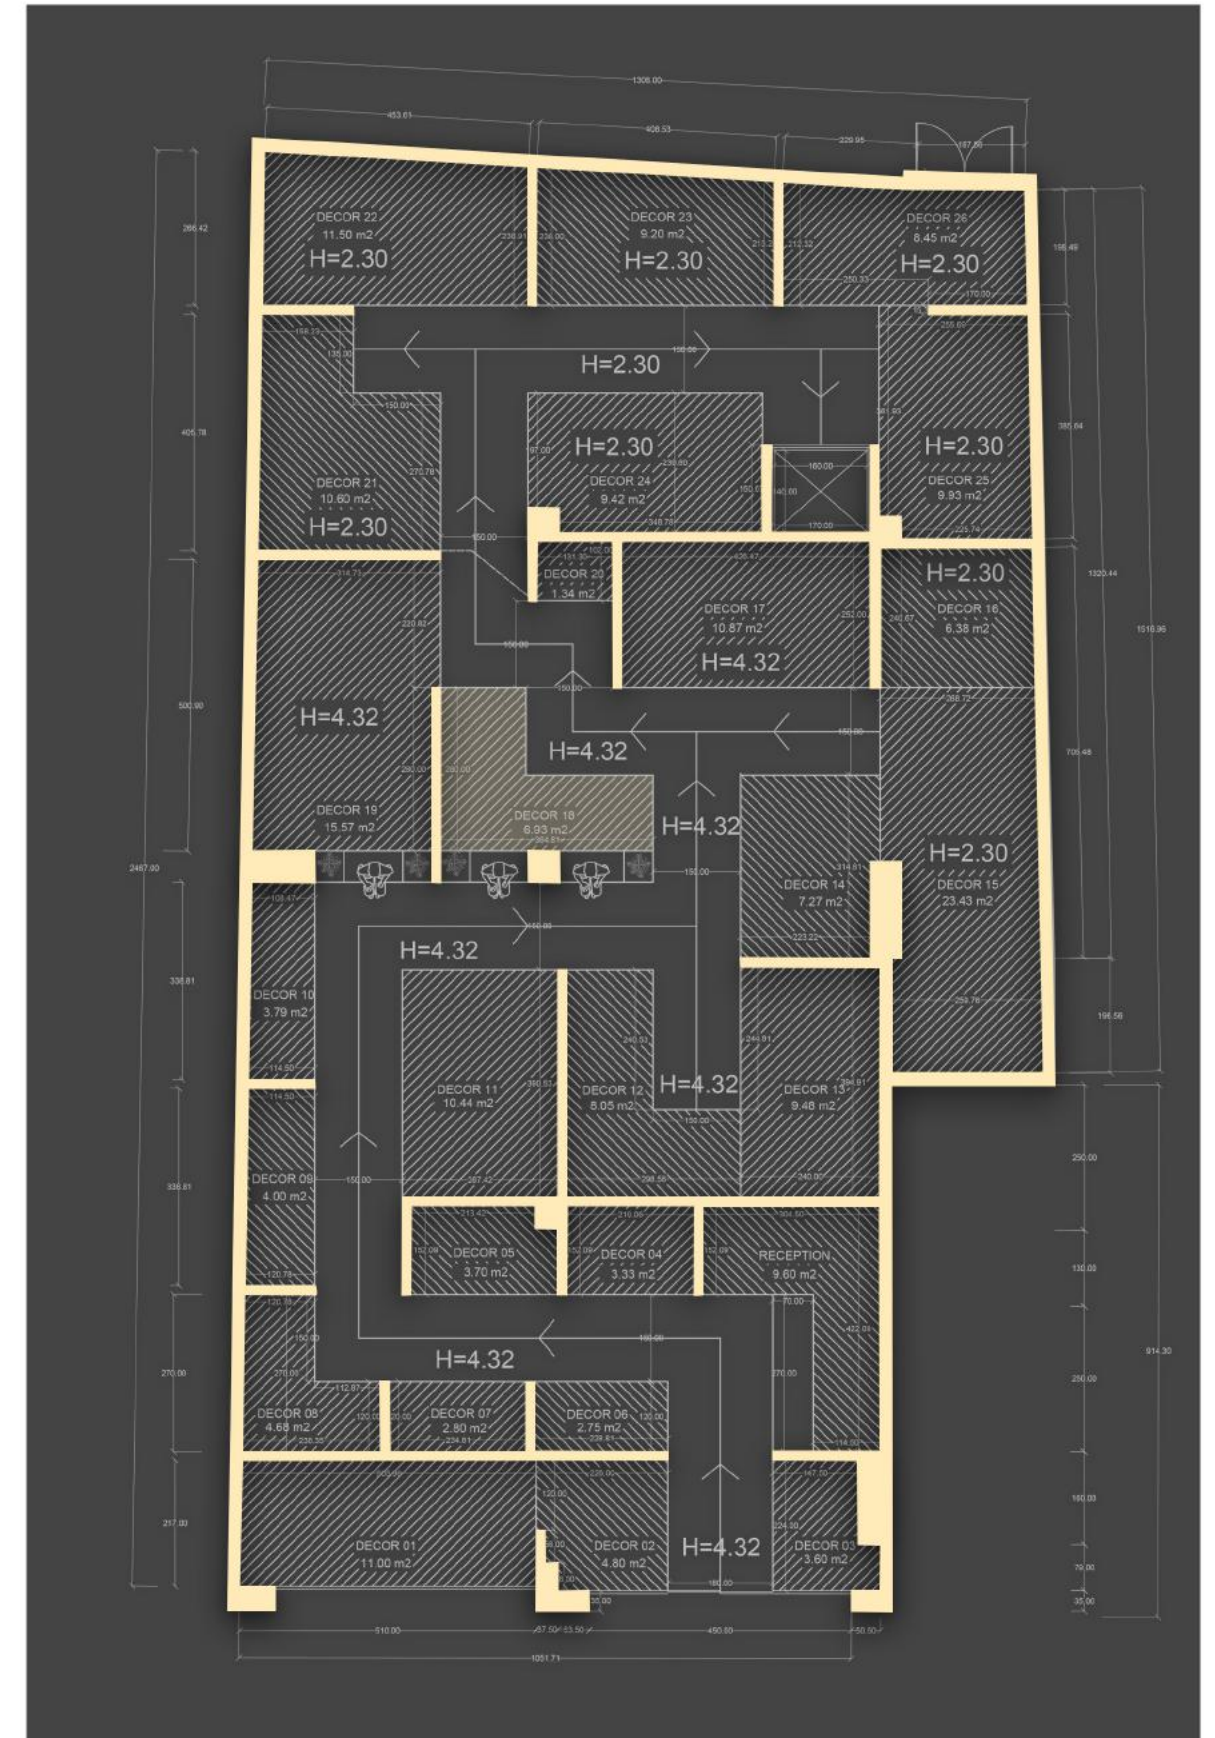

DISCOVER NEGRO
Parnian Slab - 120x240 Cm - Polished

SHANGARI GRAY
Parnian Moon - 60x120 Cm - Matt

AROBIC COLLECTION
Parnian Plus - 60x120 Cm - Polished

ETERNITY COLLECTION
Parnian Plus - 80x160 Cm - Matt