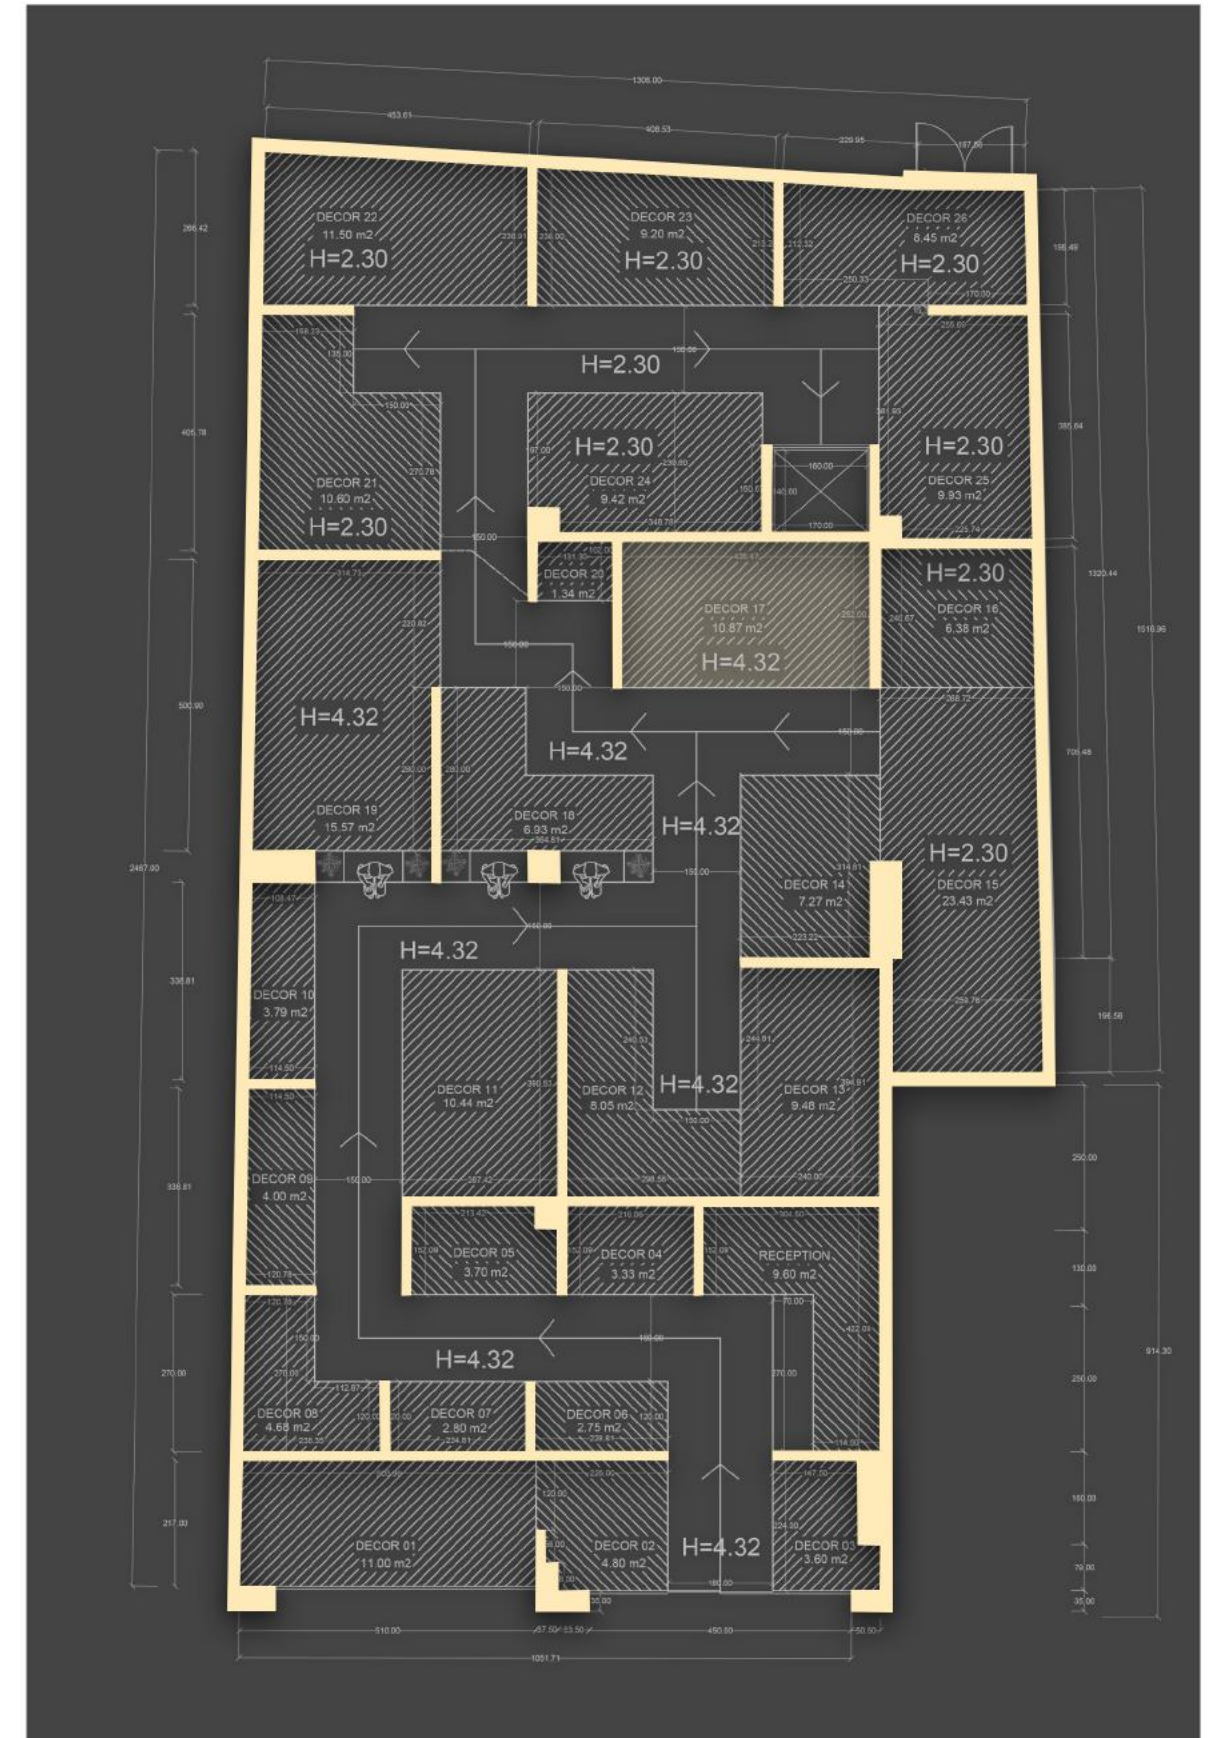

LIVE DECOR 17

PARADOX GRAY
Parnian Slab - 120x240 Cm - Polished

DISCOVER NEGRO
Parnian Slab - 120x240 Cm - Polished

SHANGARI GRAY
Parnian Moon - 60x120 Cm - Matt