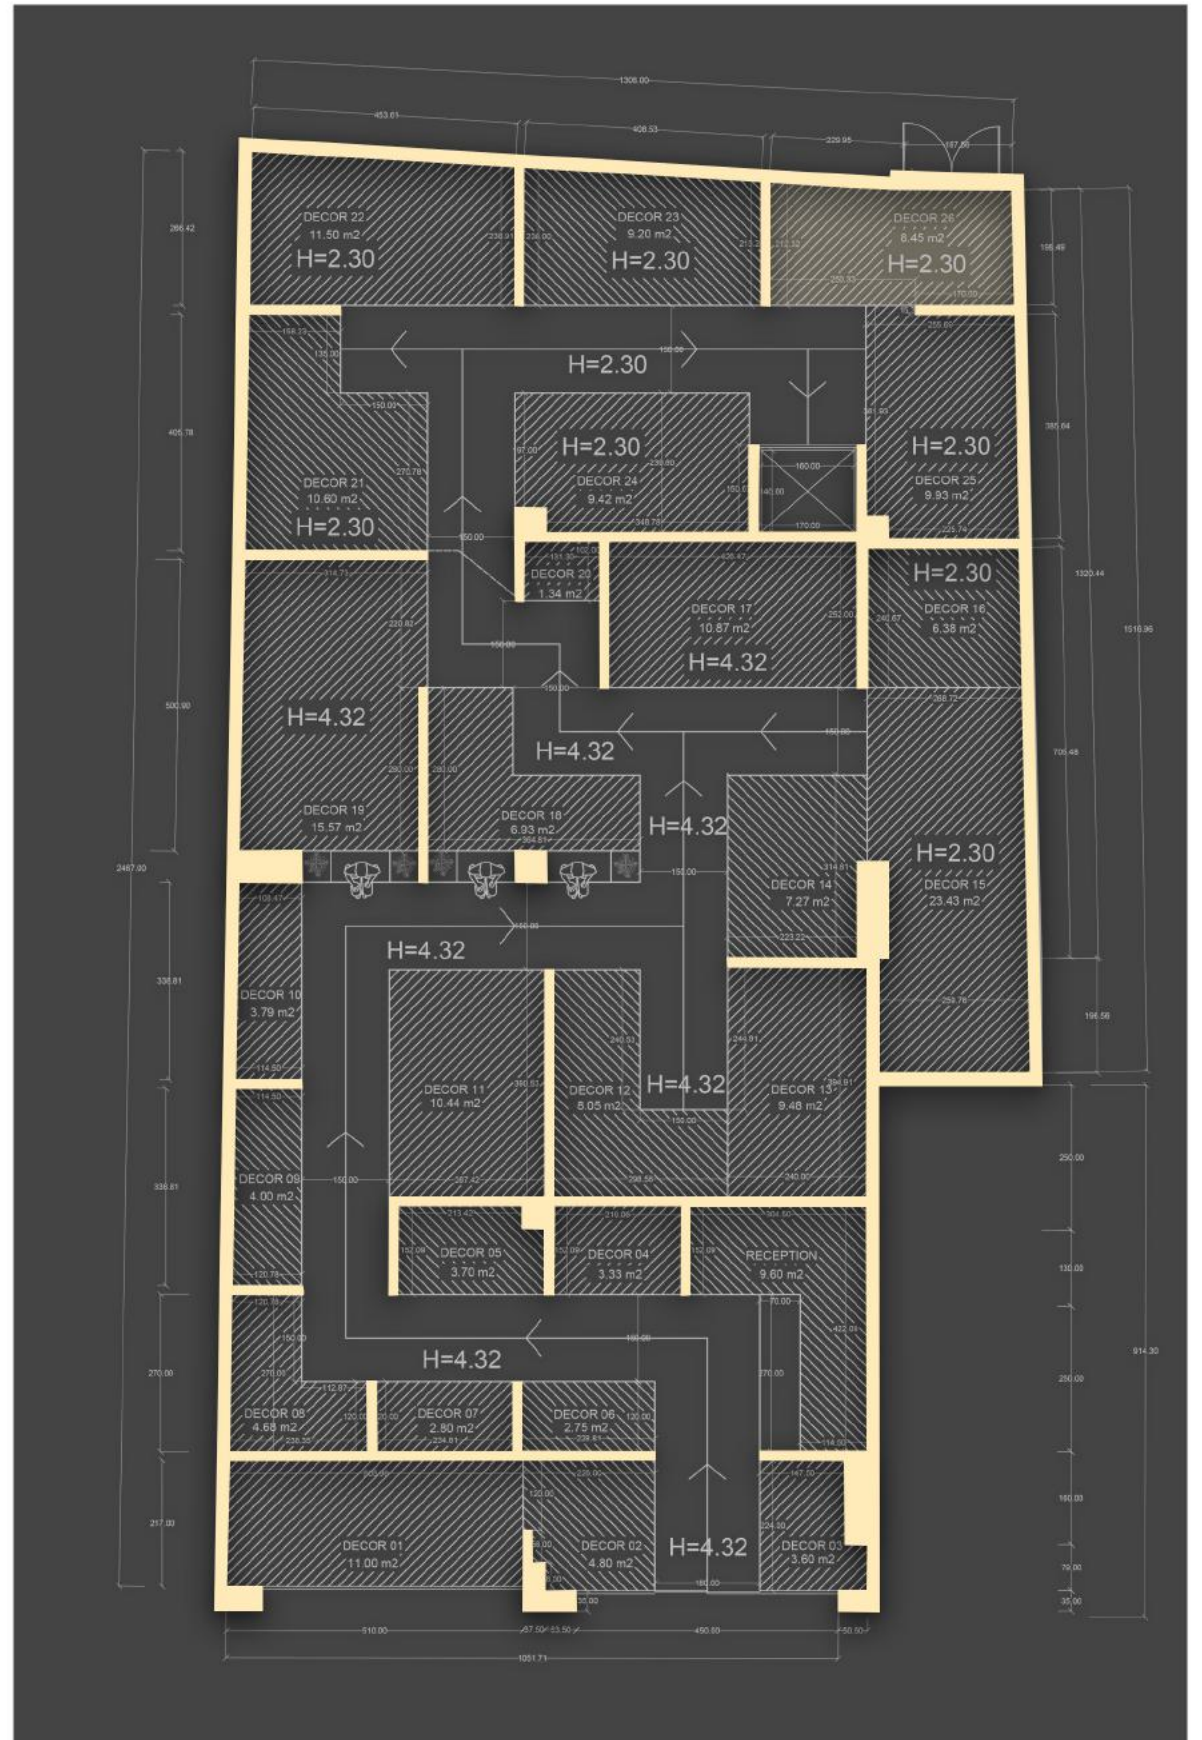

LIVE DECOR 26