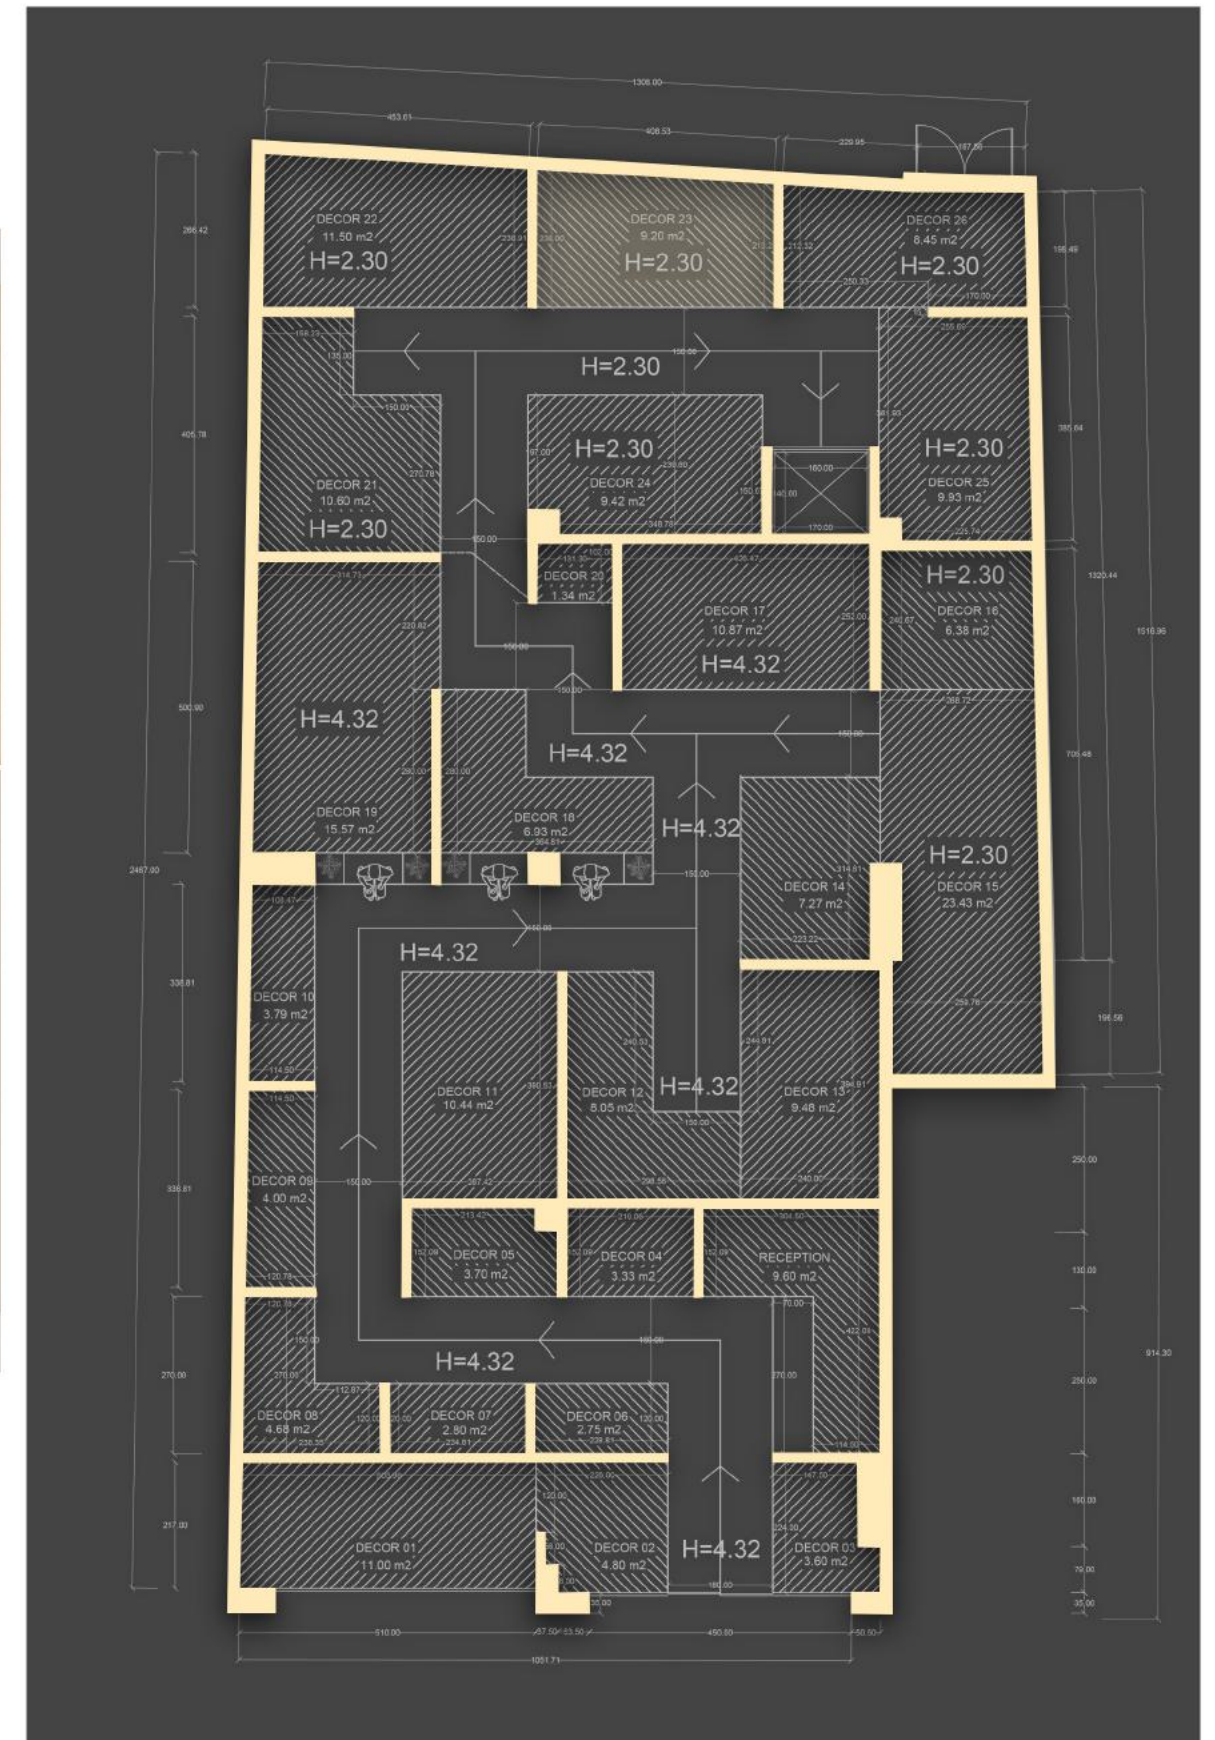

LIVE DECOR 23