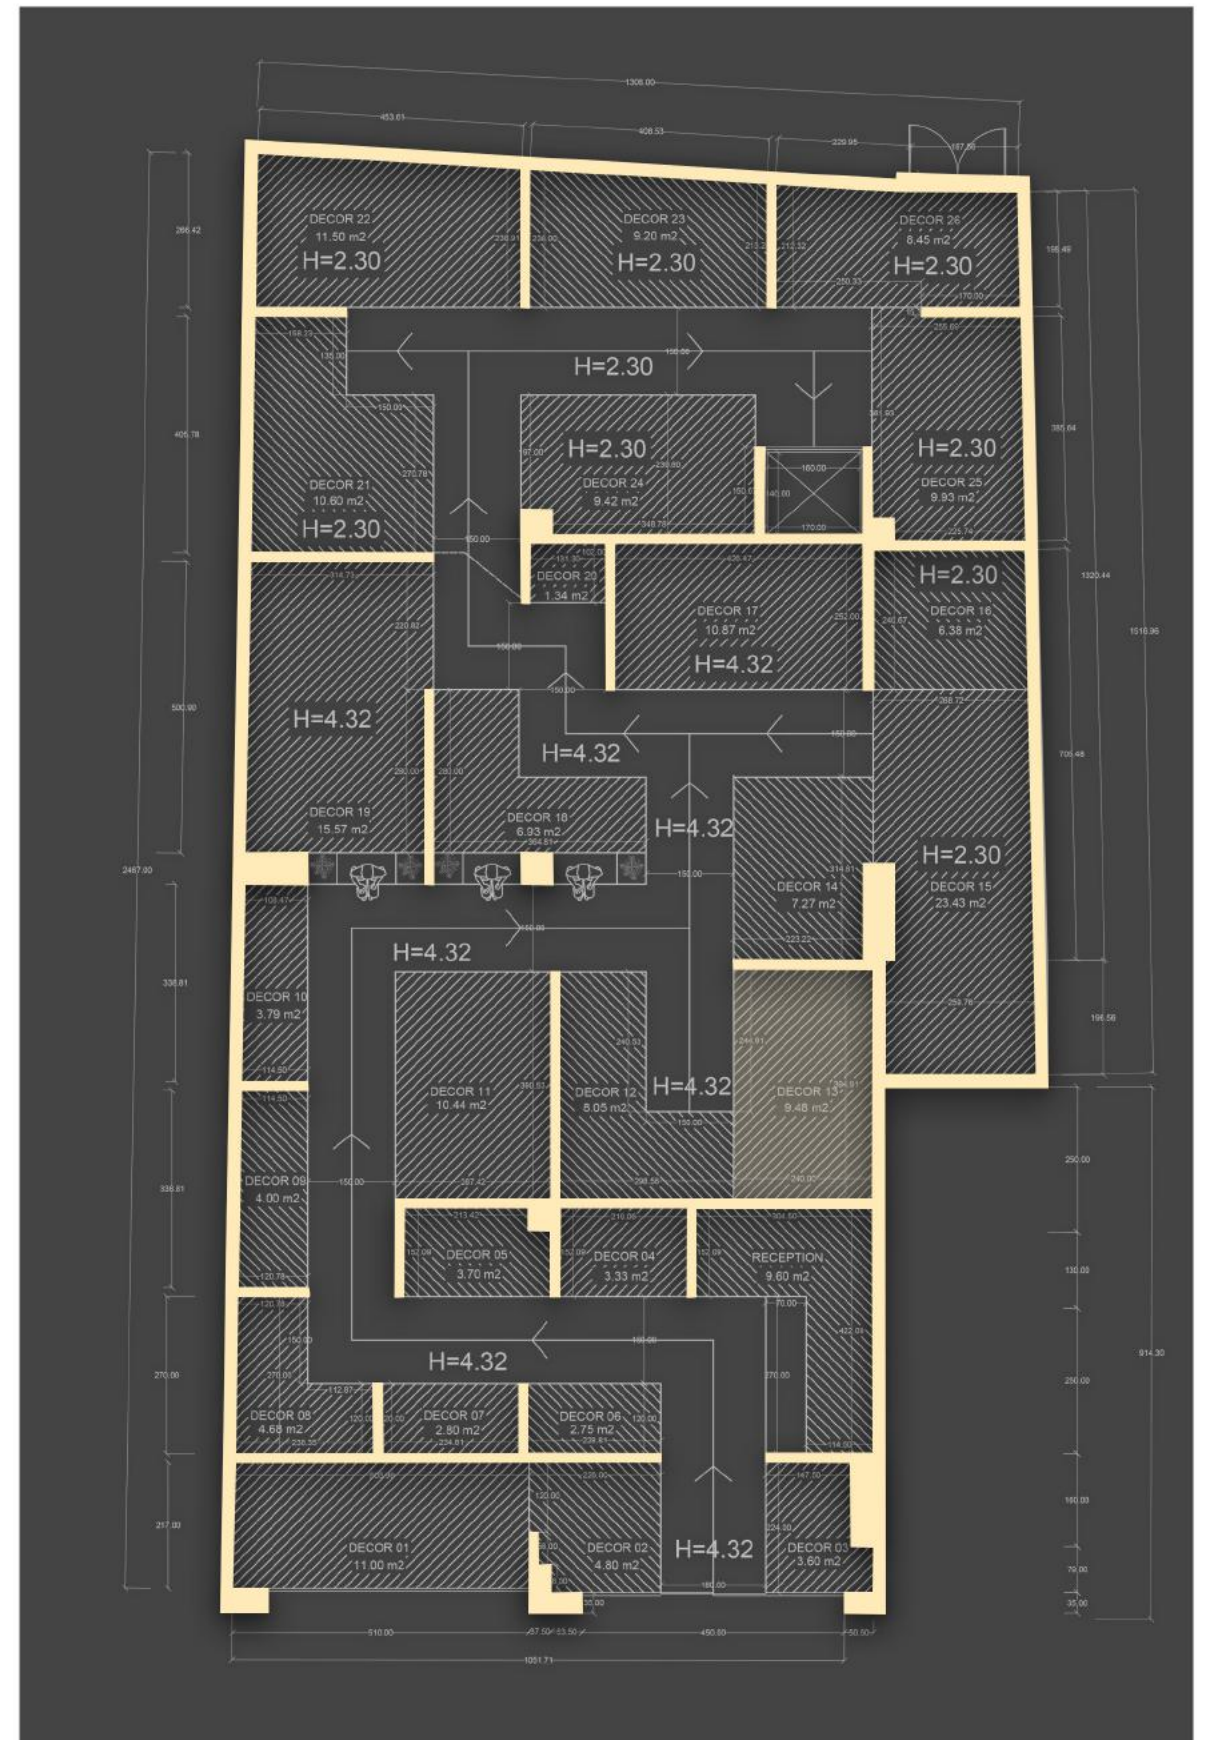

LIVE DECOR 12

BALANCE COLLECTION
 Parnian Slab - 120x240 Cm - Polished

BUTTERFLY DESIGN
 Parnian Slab - 120x240 Cm - Polished

LIVE DECOR 13

BUTTERFLY DESIGN
Parnian Slab - 120x240 Cm - Polished

BALANCE COLLECTION
Parnian Slab - 120x240 Cm - Polished