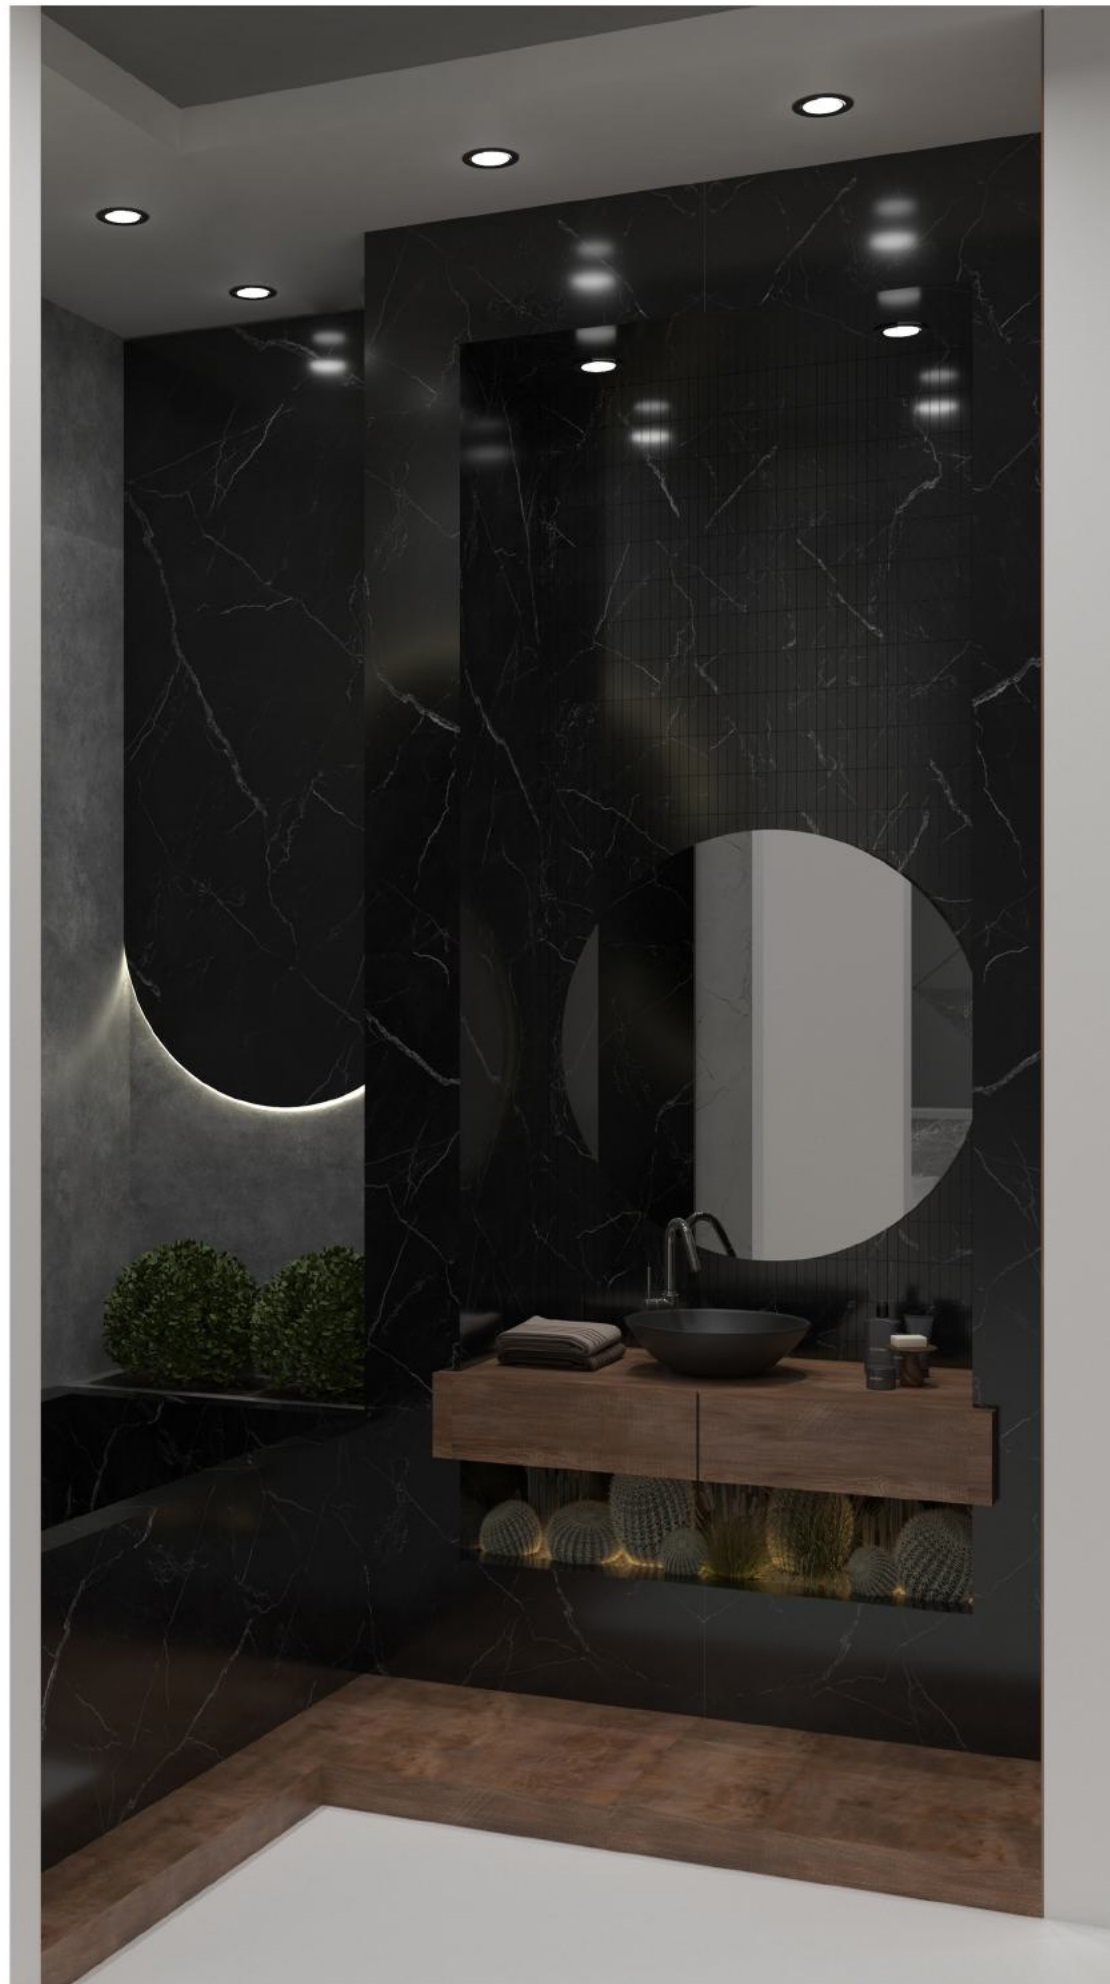

**SHANGARI
COLLECTION**

Parnian Moon - 60x120 Cm - Matt

**FAMOUS
DARK GRAY**

Parnian Slab - 120x240 Cm - Polished

VESTIGAL BLACK

Parnian Slab - 120x240 Cm - Polished

LIVE DECOR 08