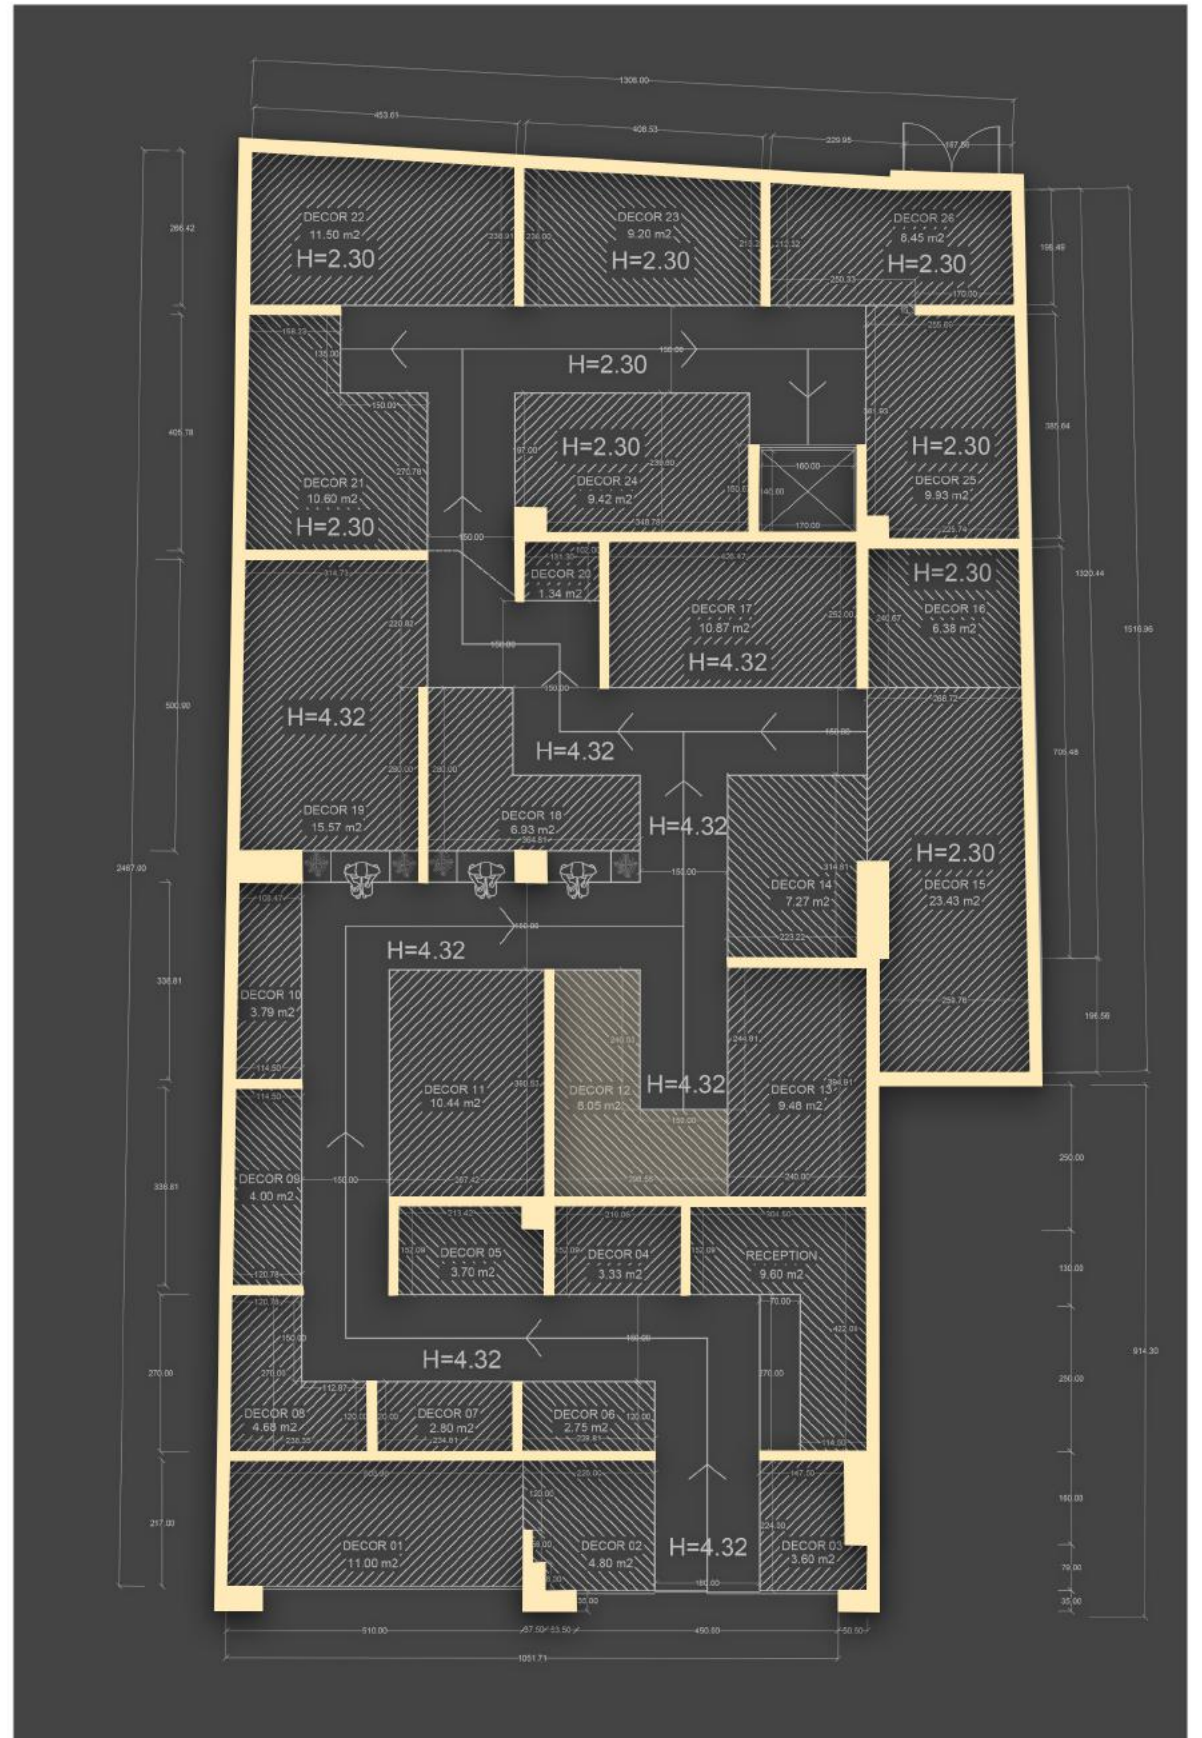

**FAMOUS
DARK GRAY**

Parnian Slab - 120x240 Cm - Polished

**FAMOUS
LIGHT GRAY**

Parnian Slab - 120x240 Cm - Polished

LIVE DECOR 12