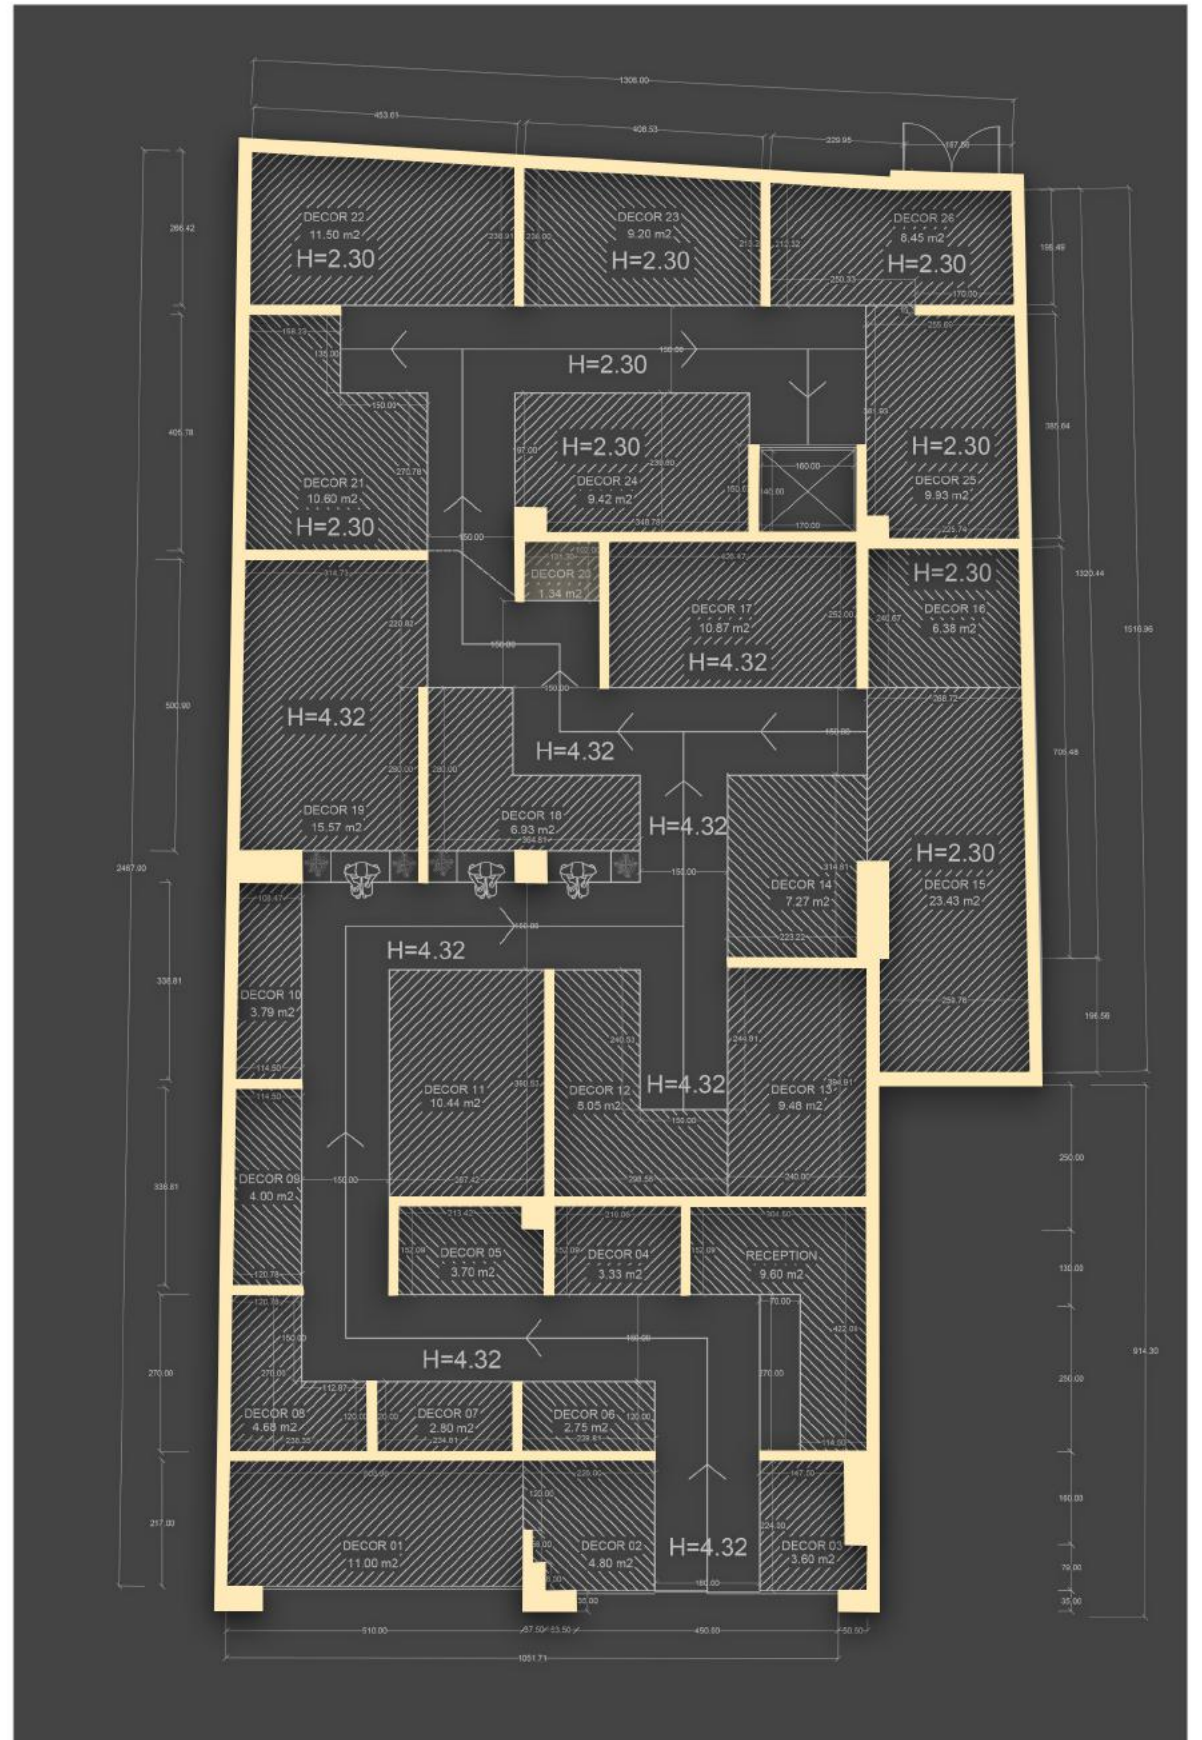

LIVE DECOR 18

SUCCESS DESIGN
Parnian Slab - 120x240 Cm - Polished

FAMOUS COLLECTION
Parnian Slab - 120x240 Cm - Polished

LIVE DECOR 19

KING BLUE

Parnian Slab - 120x240 Cm - Polished

FAMOUS COLLECTION

Parnian Slab - 120x240 Cm - Polished

LIVE DECOR 20

SHANGARI CREAMLINE RUSTIC
Parnian Moon - 60x120 Cm - Matt

BALLTIC DESIGN
Parnian Slab - 120x240 Cm - Polished

ISLAND DESIGN
Parnian Slab - 120x240 Cm - Polished

LIVE DECOR 21

SHANGARI
BROWN LINE RUSTIC
Parnian Moon - 60x120 Cm - Matt