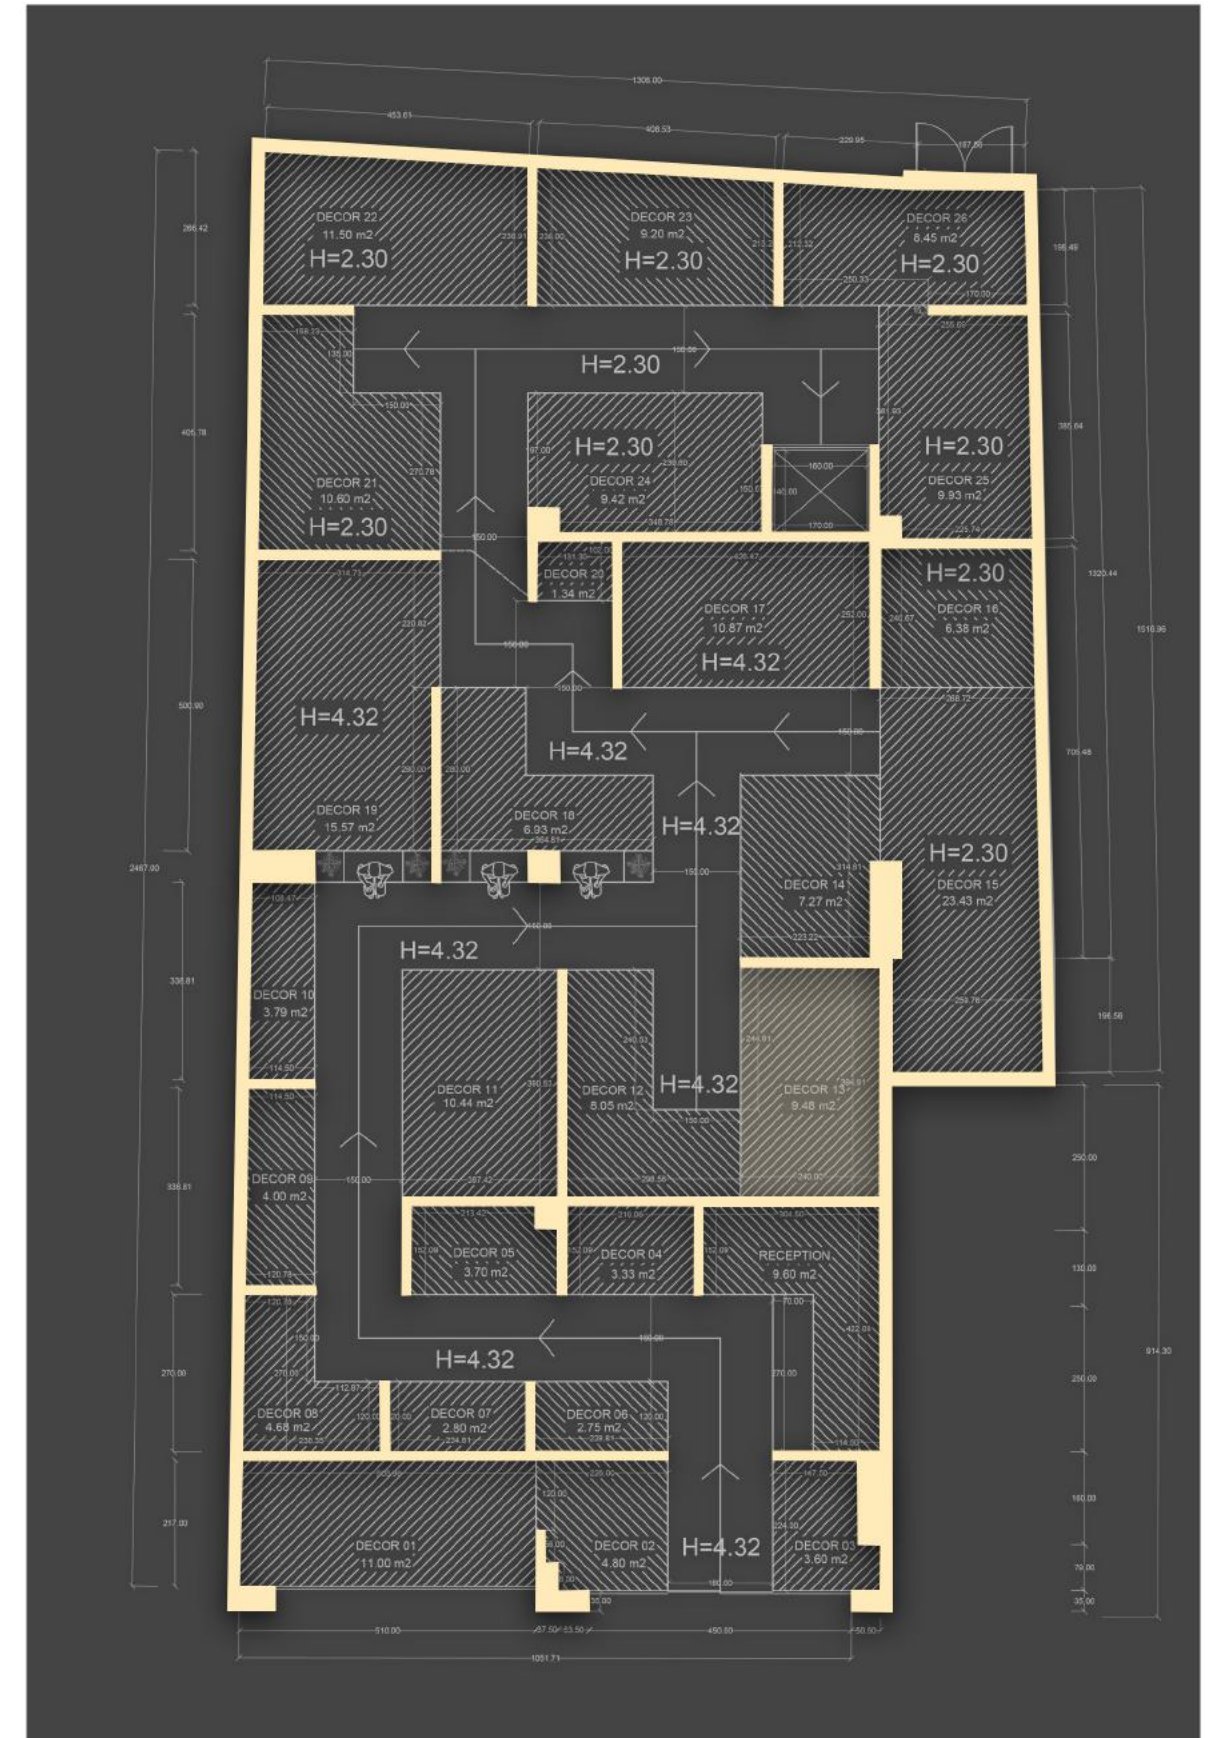

LIVE DECOR 12

BALANCE COLLECTION
 Parnian Slab - 120x240 Cm - Polished

BUTTERFLY DESIGN
 Parnian Slab - 120x240 Cm - Polished

LIVE DECOR 13

BUTTERFLY DESIGN
Parnian Slab - 120x240 Cm - Polished

BALANCE COLLECTION
Parnian Slab - 120x240 Cm - Polished