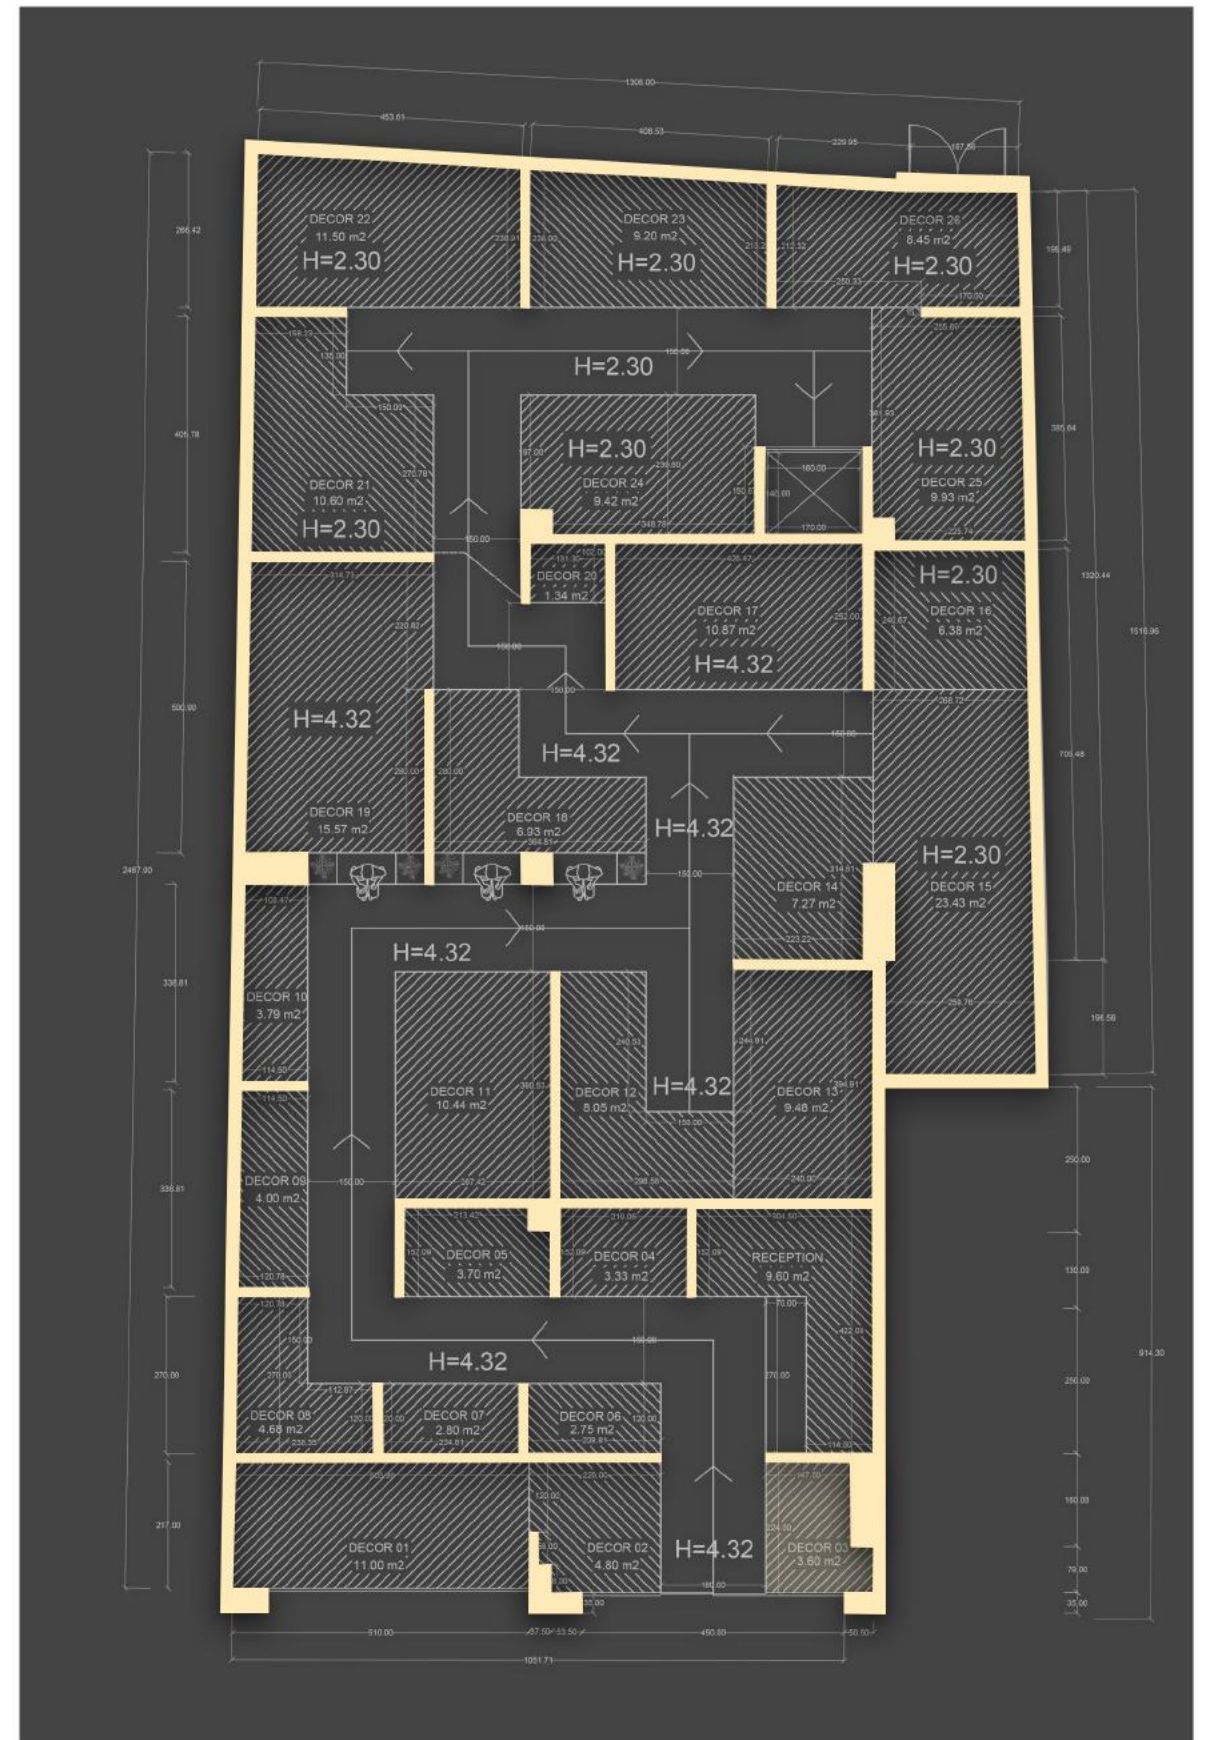

LIVE DECOR 03

FAR DREAM COLLECTION
Parnian Slab - 120x240 Cm - Polished

UMBRELLA DESIGN
Parnian Slab - 120x240 Cm - Polished

FAMOUS COLLECTION
Parnian Slab - 120x240 Cm - Polished

RECEPTION

FAR DREAM COLLECTION
Parnian Slab - 120x240 Cm - Polished