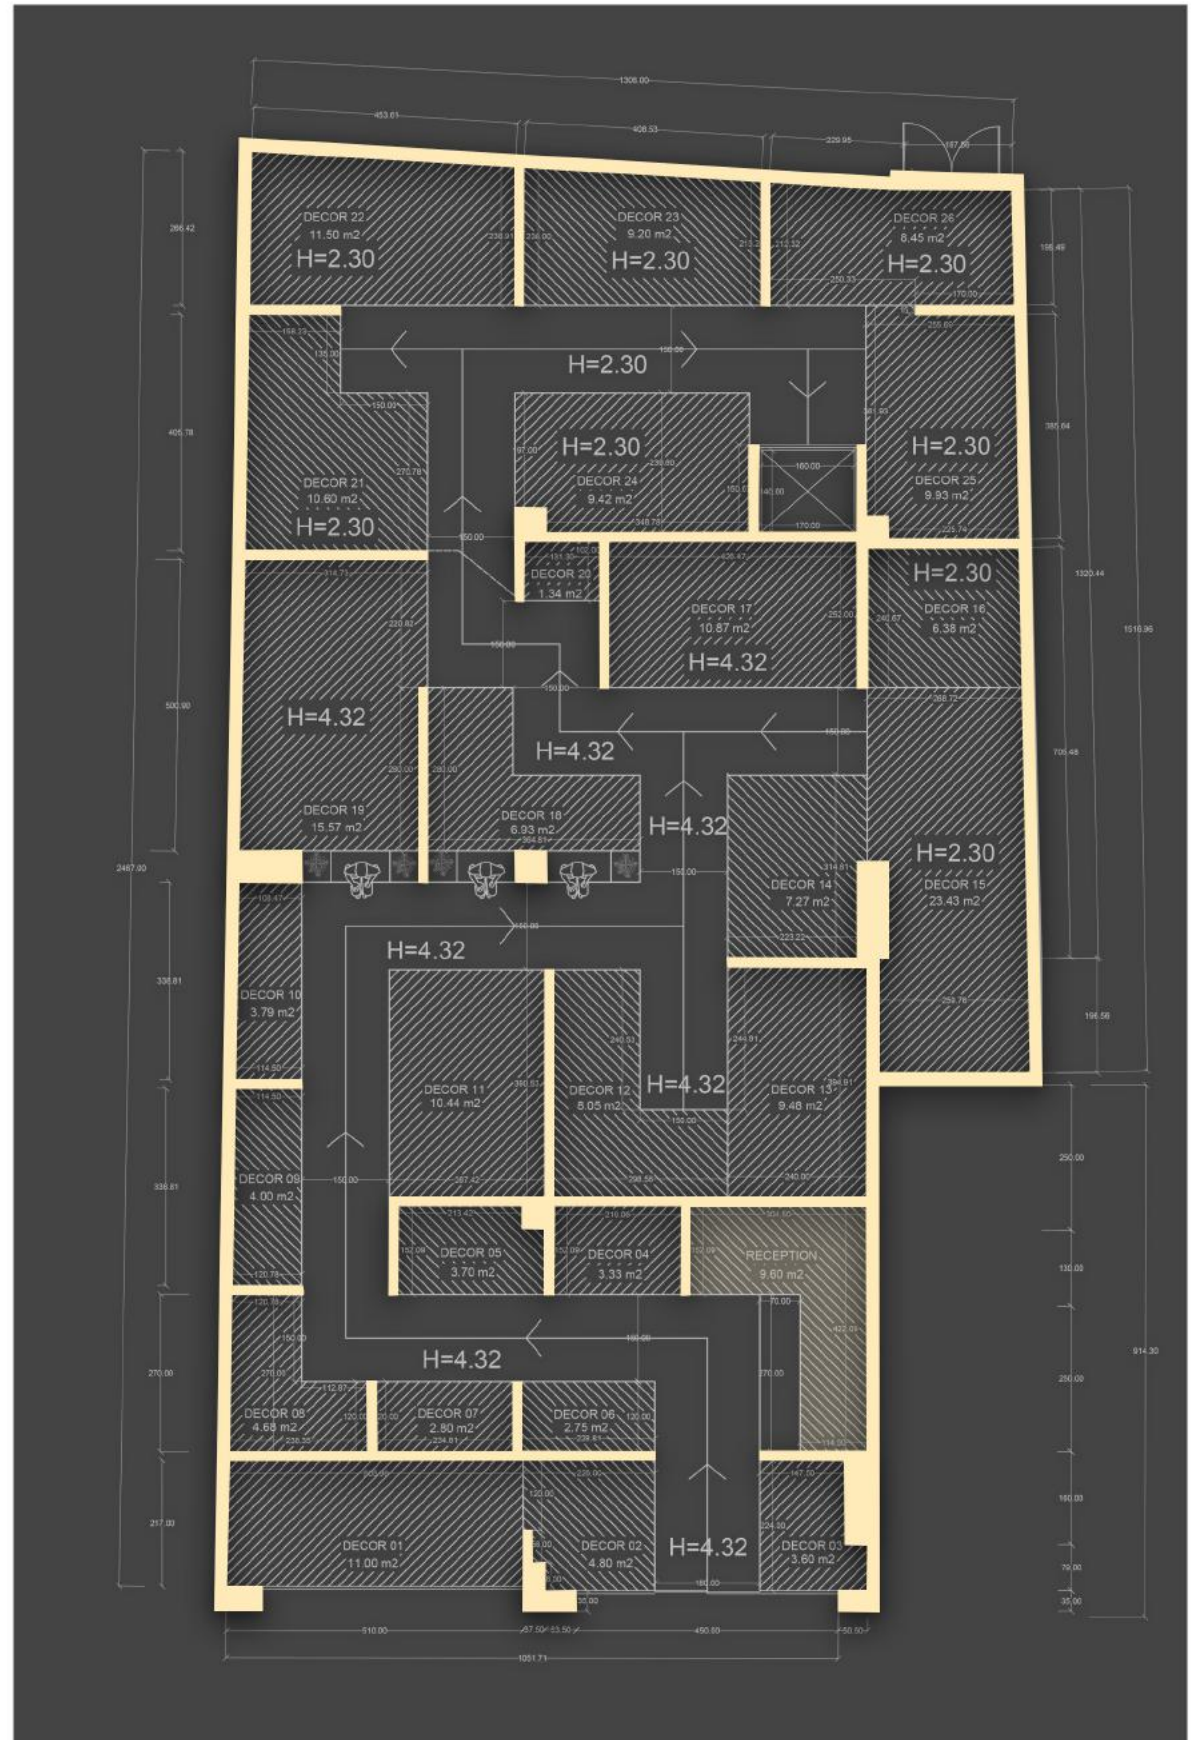

LIVE DECOR 03

FAR DREAM COLLECTION
Parnian Slab - 120x240 Cm - Polished

UMBRELLA DESIGN
Parnian Slab - 120x240 Cm - Polished

FAMOUS COLLECTION
Parnian Slab - 120x240 Cm - Polished

RECEPTION

FAR DREAM COLLECTION
Parnian Slab - 120x240 Cm - Polished

UMBRELLA DESIGN
Parnian Slab - 120x240 Cm - Polished

FAMOUS COLLECTION
Parnian Slab - 120x240 Cm - Polished

RECEPTION

GLAMOUR DESIGN
Parnian Slab - 120x240 Cm - Polished

TARGET DESIGN
Parnian Slab - 120x240 Cm - Polished