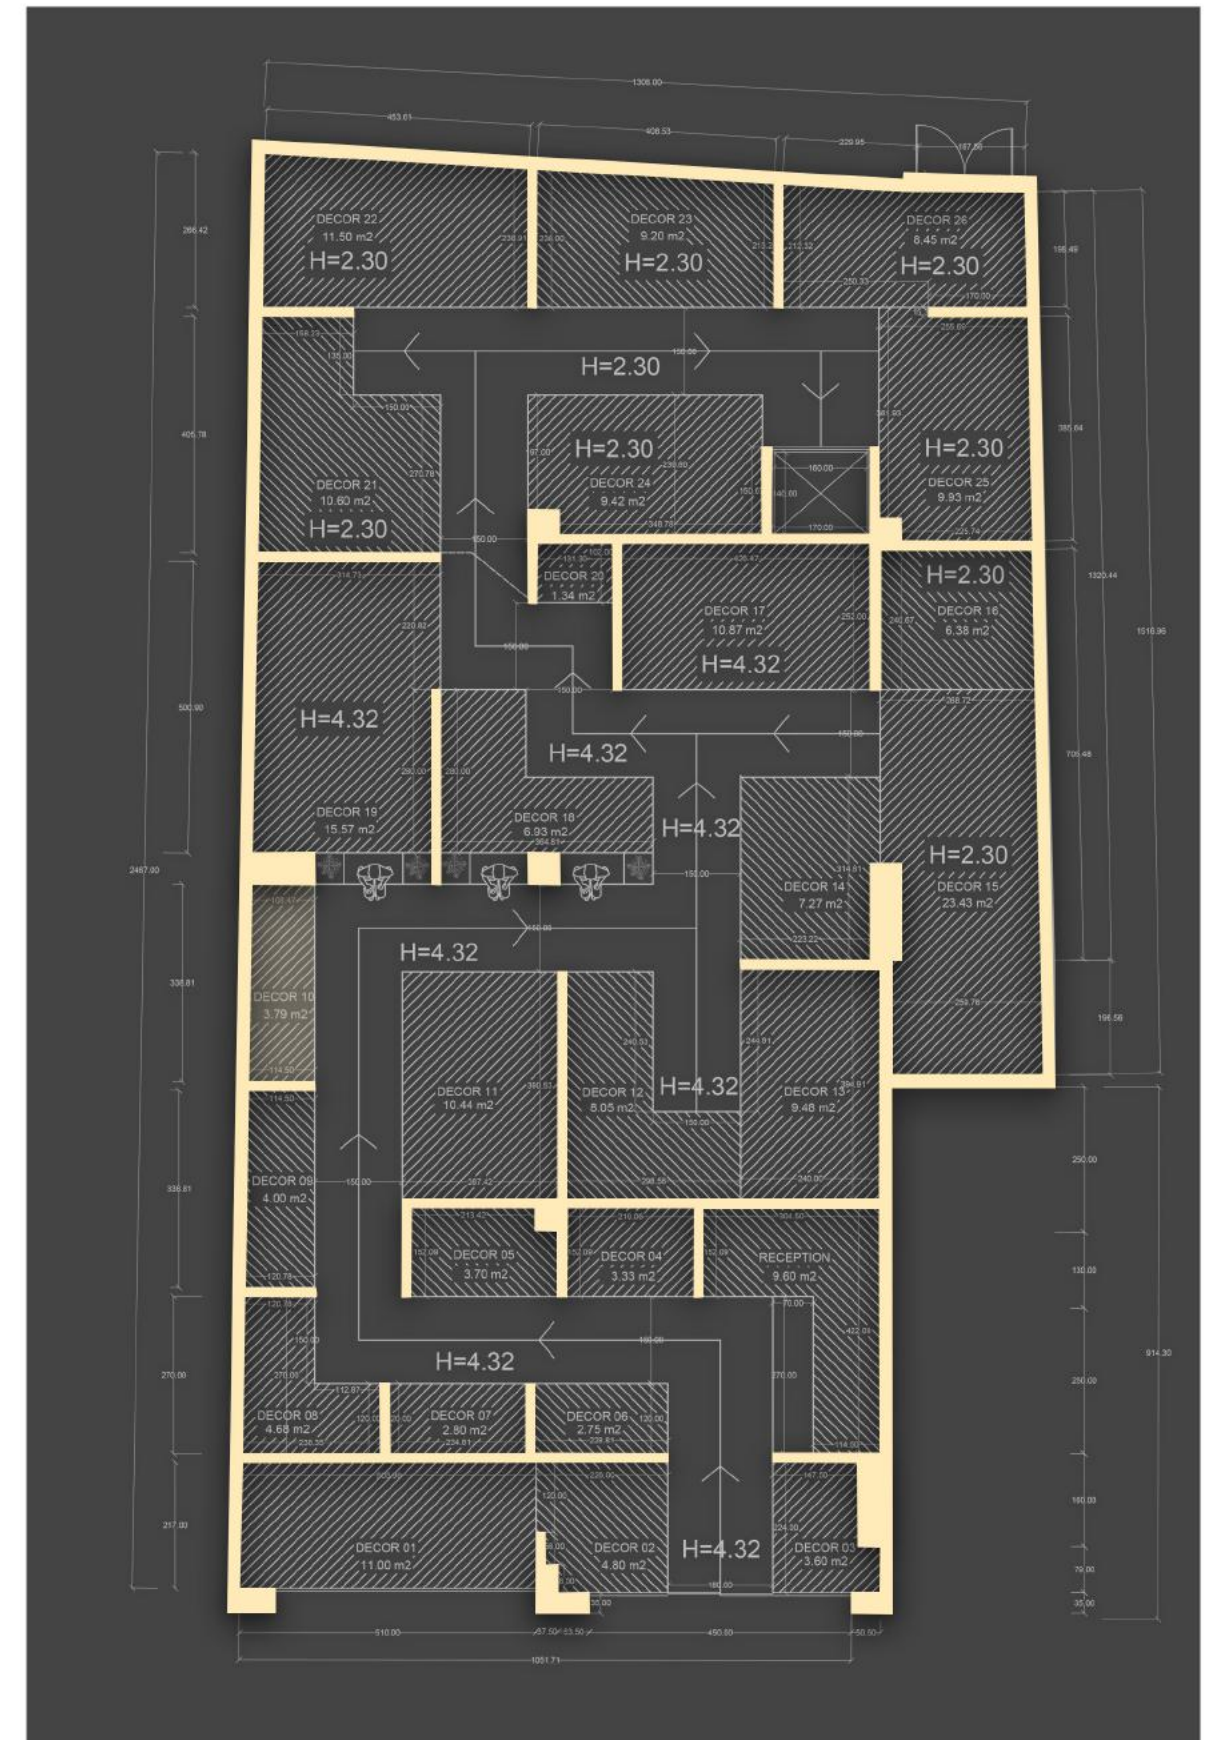

LIVE DECOR 08

UMBRELLA DESIGN
Parnian Slab - 120x240 Cm - Polished

WILOSKY DESIGN
Parnian Slab - 120x240 Cm - Polished

LIVE DECOR 09

BALANCE COLLECTION
 Parnian Slab - 120x240 Cm - Polished

SHANGARI BROWN
 Parnian Moon - 60x120 Cm - Matt