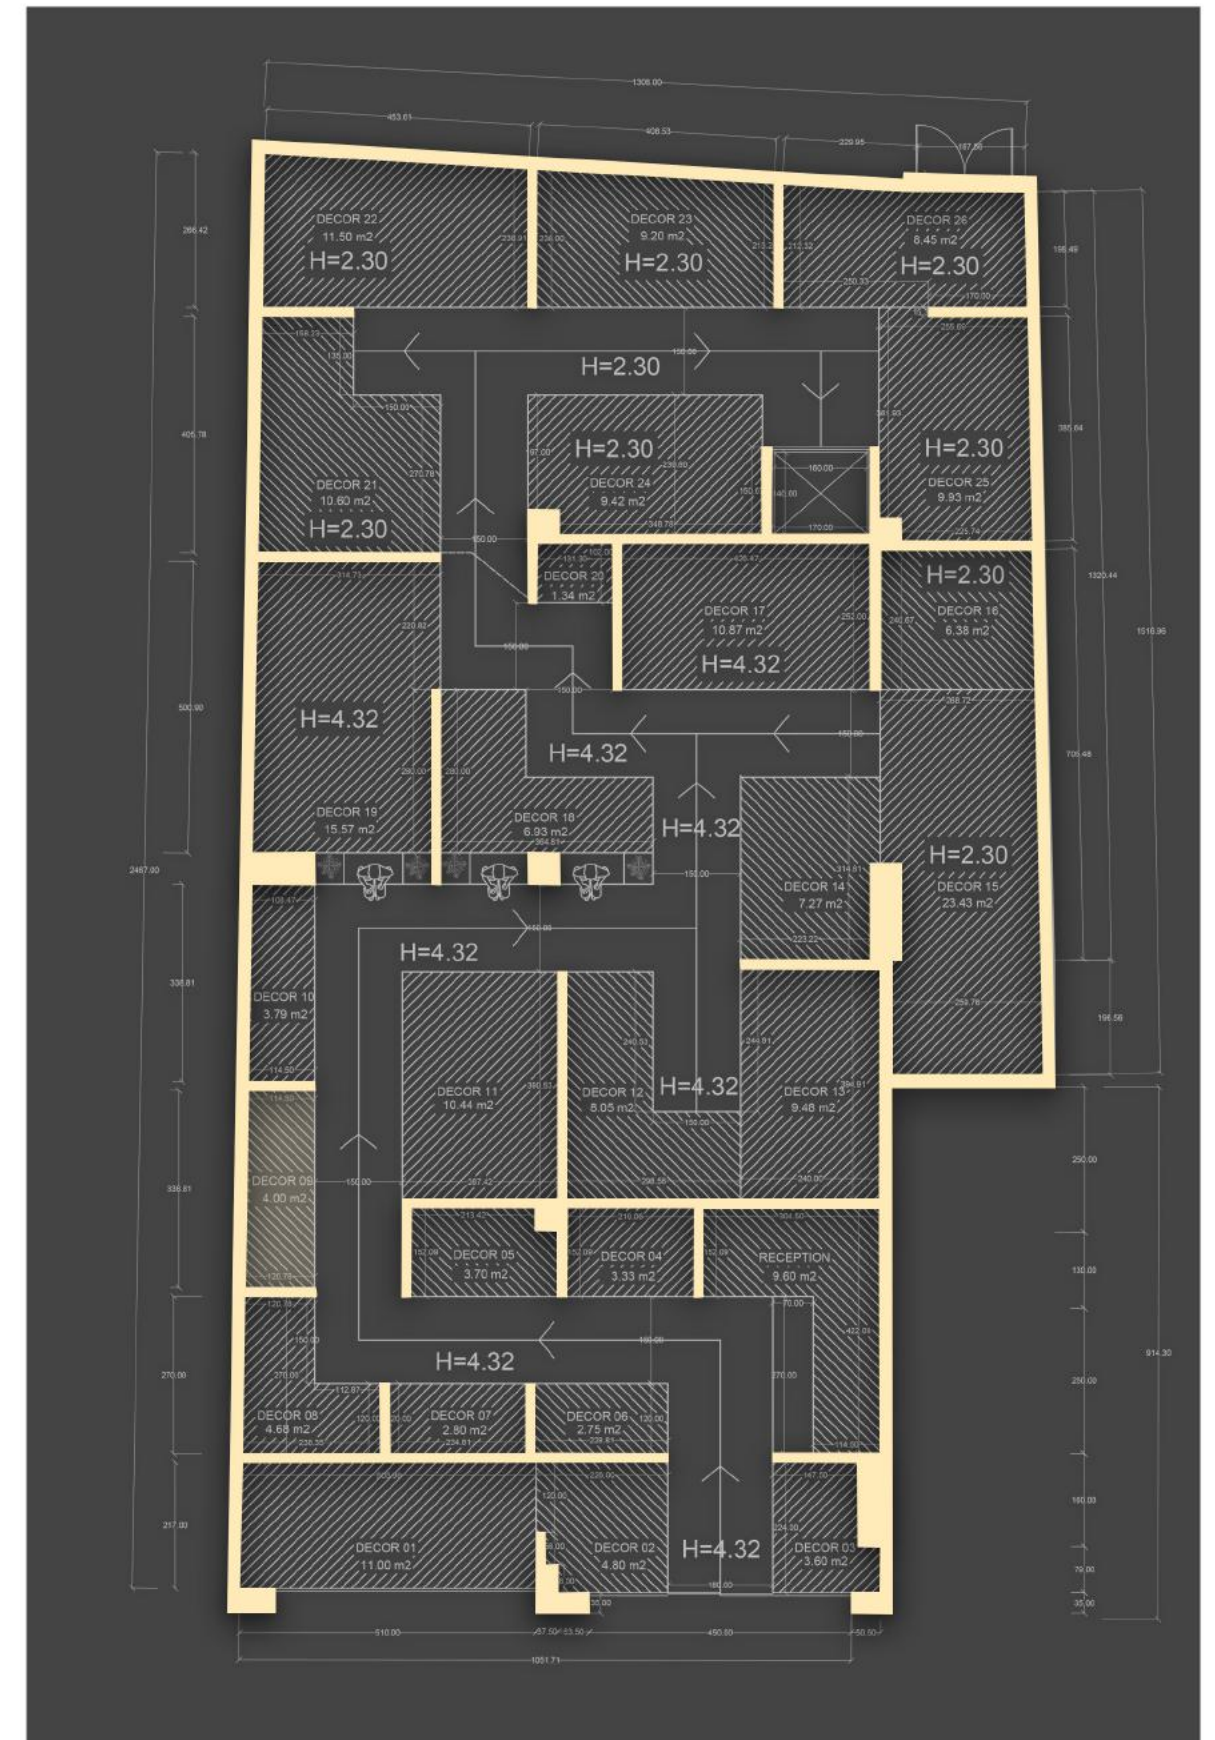

UMBRELLA DESIGN
Parnian Slab - 120x240 Cm - Polished

WILOSKY DESIGN
Parnian Slab - 120x240 Cm - Polished

LIVE DECOR 09