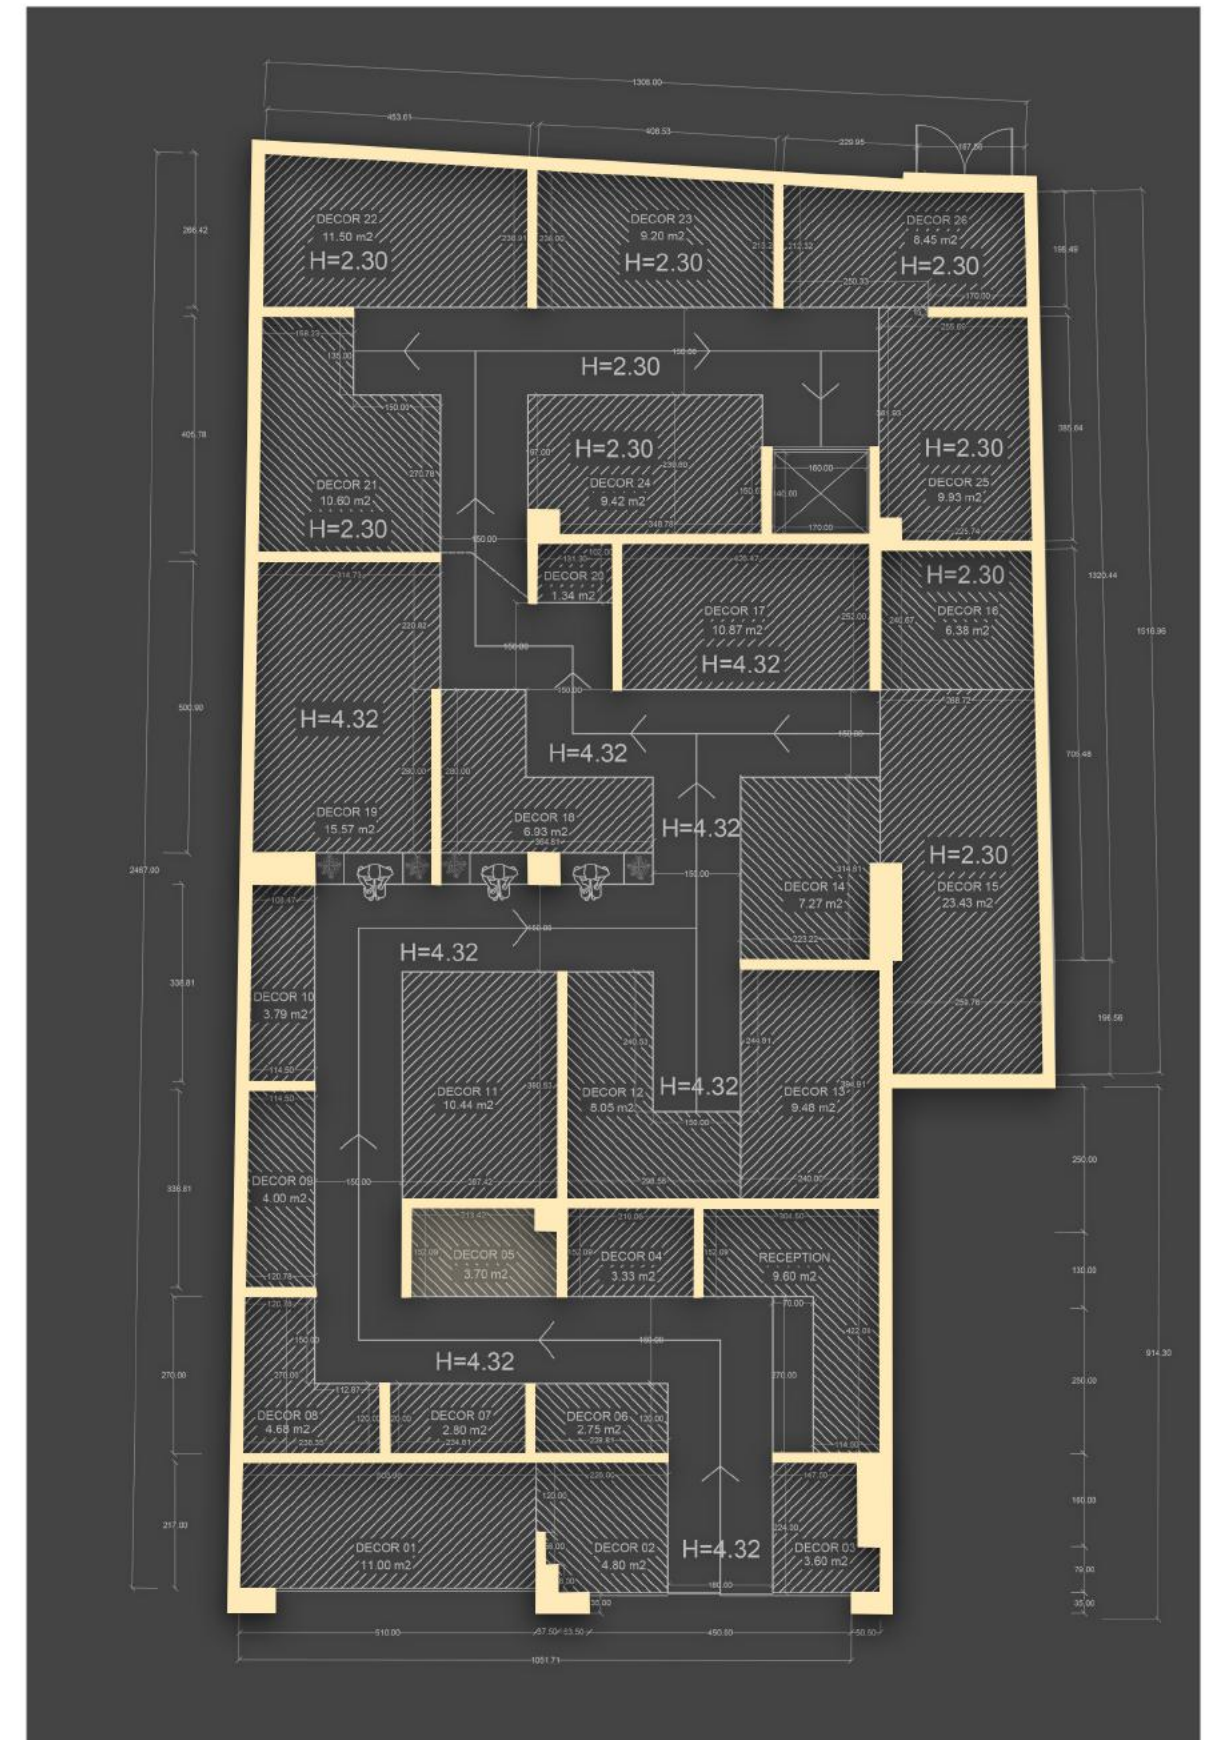

LIVE DECOR 05