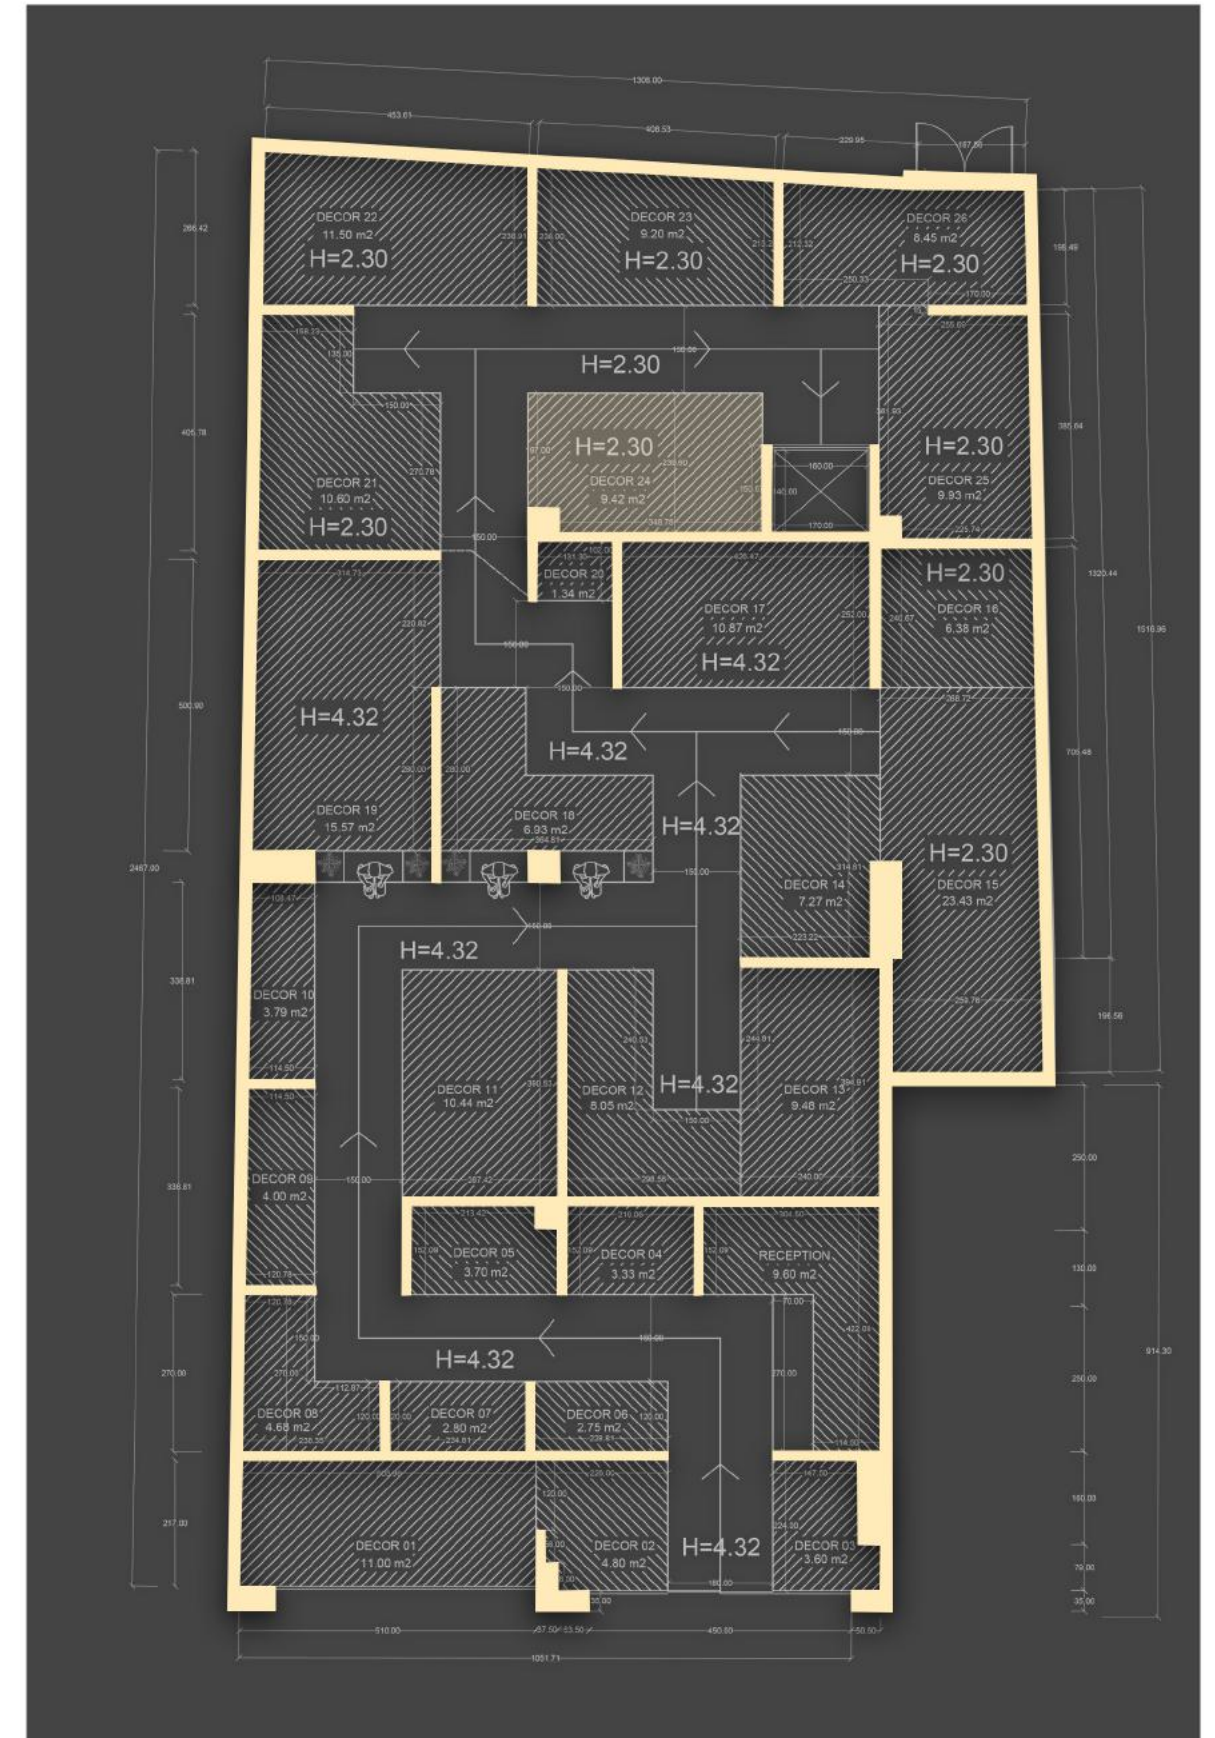

LIVE DECOR 20

SHANGARI CREAMLINE RUSTIC
Parnian Moon - 60x120 Cm - Matt

BALLTIC DESIGN
Parnian Slab - 120x240 Cm - Polished

ISLAND DESIGN
Parnian Slab - 120x240 Cm - Polished

LIVE DECOR 21

SHANGARI
BROWN LINE RUSTIC
Parnian Moon - 60x120 Cm - Matt

FAMOUS COLLECTION
Parnian Slab - 120x240 Cm - Polished

LIVE DECOR 22

FAMOUS COLLECTION
Parnia Plus - 80x160 Cm - Matt

LIVE DECOR 23

FAR DREAM COLLECTION
Parnian Slab - 120x240 Cm - Polished

GLAMOUR DESIGN
Parnian Slab - 120x240 Cm - Polished