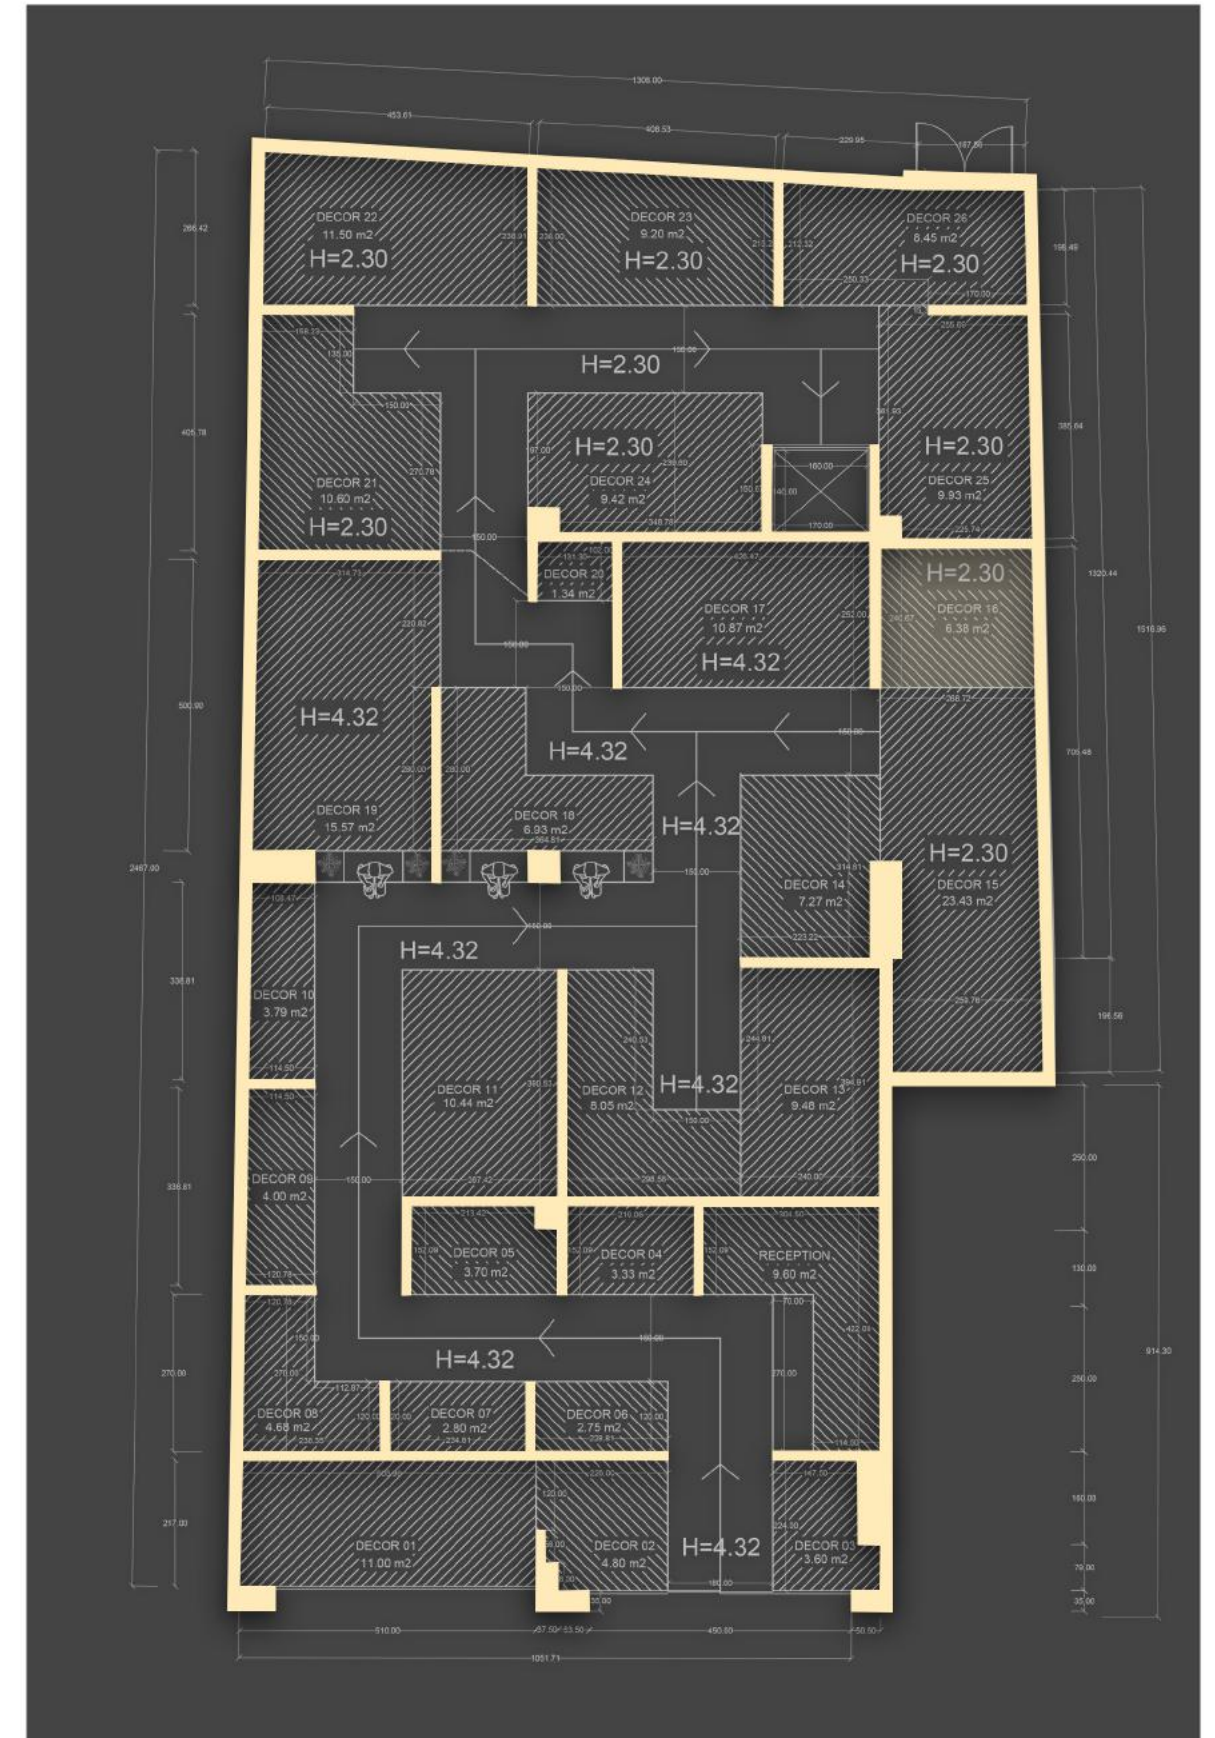

BERLIN COLLECTION
Parnian Moon - 60x120 Cm - Matt

LIVE DECOR 16