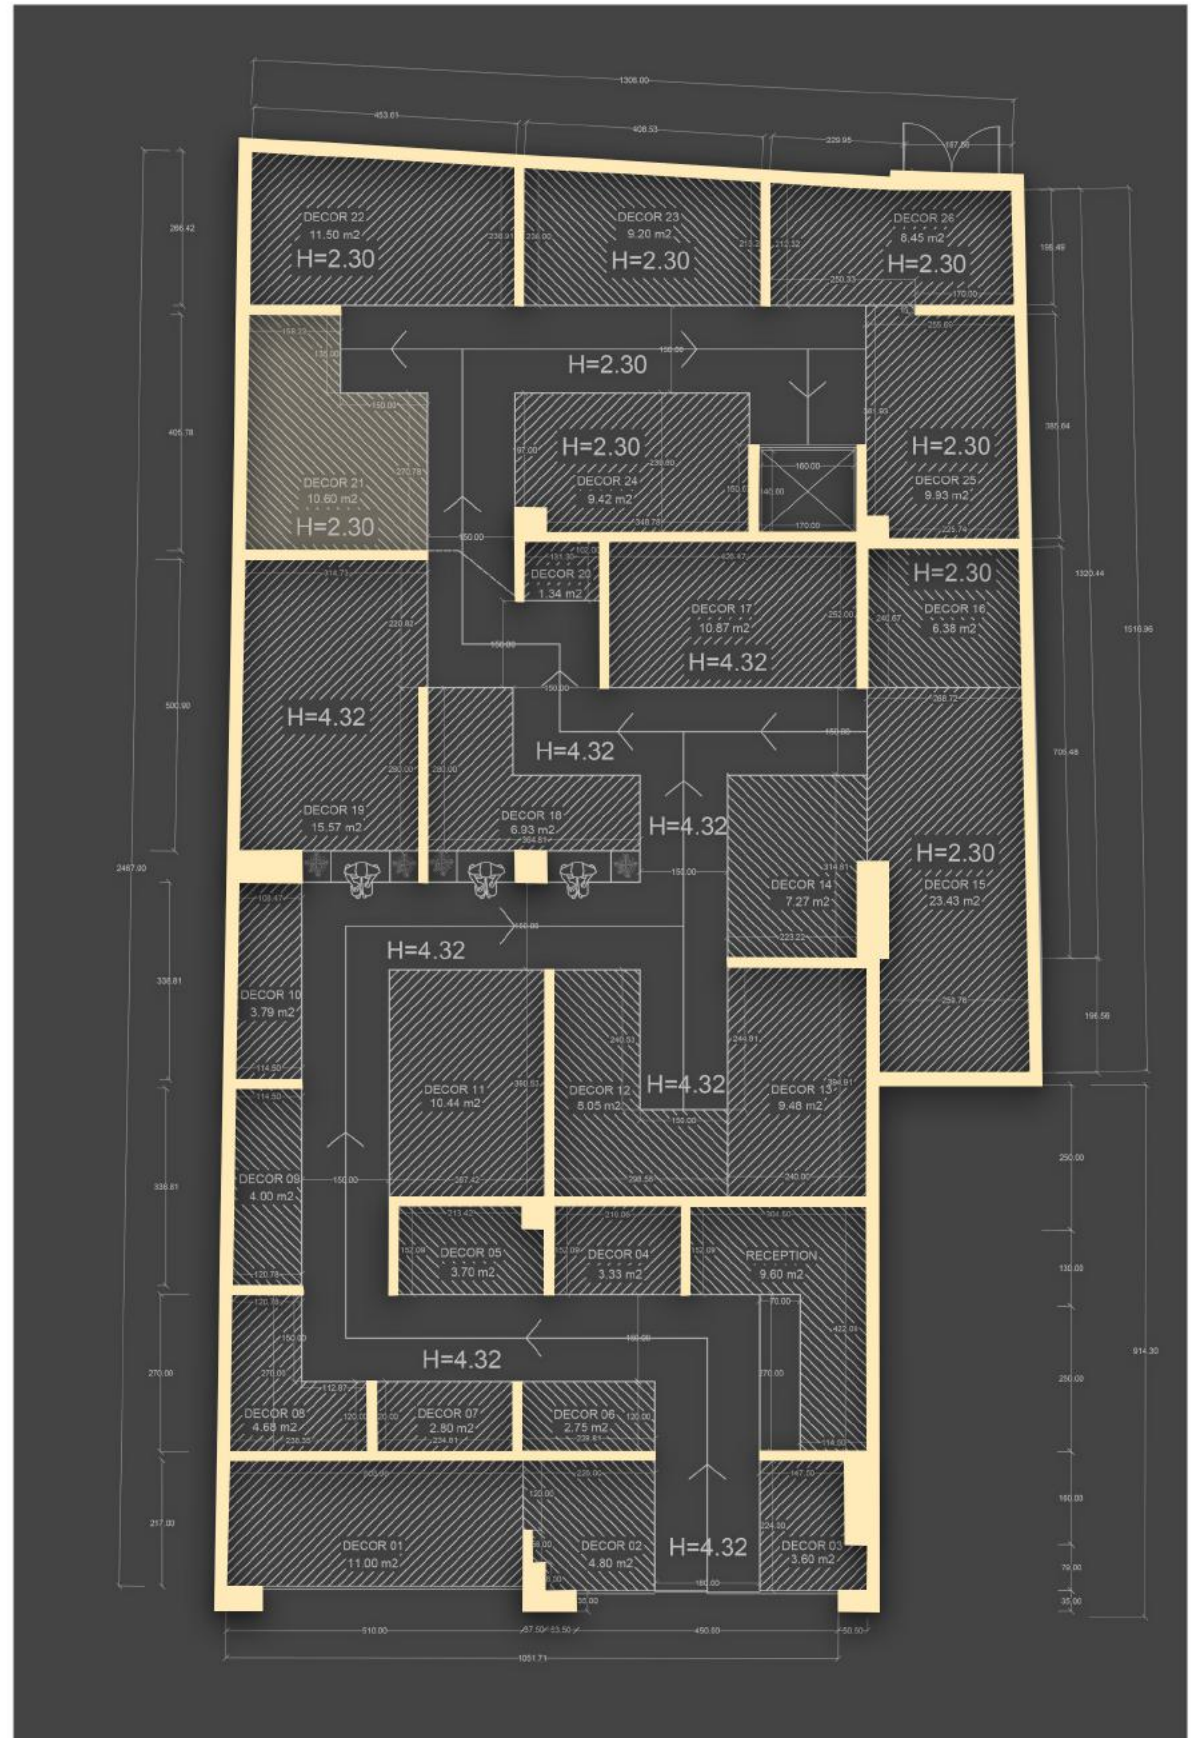

LIVE DECOR 20

SHANGARI CREAMLINE RUSTIC
Parnian Moon - 60x120 Cm - Matt

BALLTIC DESIGN
Parnian Slab - 120x240 Cm - Polished

ISLAND DESIGN
Parnian Slab - 120x240 Cm - Polished

LIVE DECOR 21

SHANGARI
BROWN LINE RUSTIC
Parnian Moon - 60x120 Cm - Matt

FAMOUS COLLECTION
Parnian Slab - 120x240 Cm - Polished

LIVE DECOR 22

FAMOUS COLLECTION
Parnia Plus - 80x160 Cm - Matt

LIVE DECOR 23

FAR DREAM COLLECTION
Parnian Slab - 120x240 Cm - Polished

GLAMOUR DESIGN
Parnian Slab - 120x240 Cm - Polished