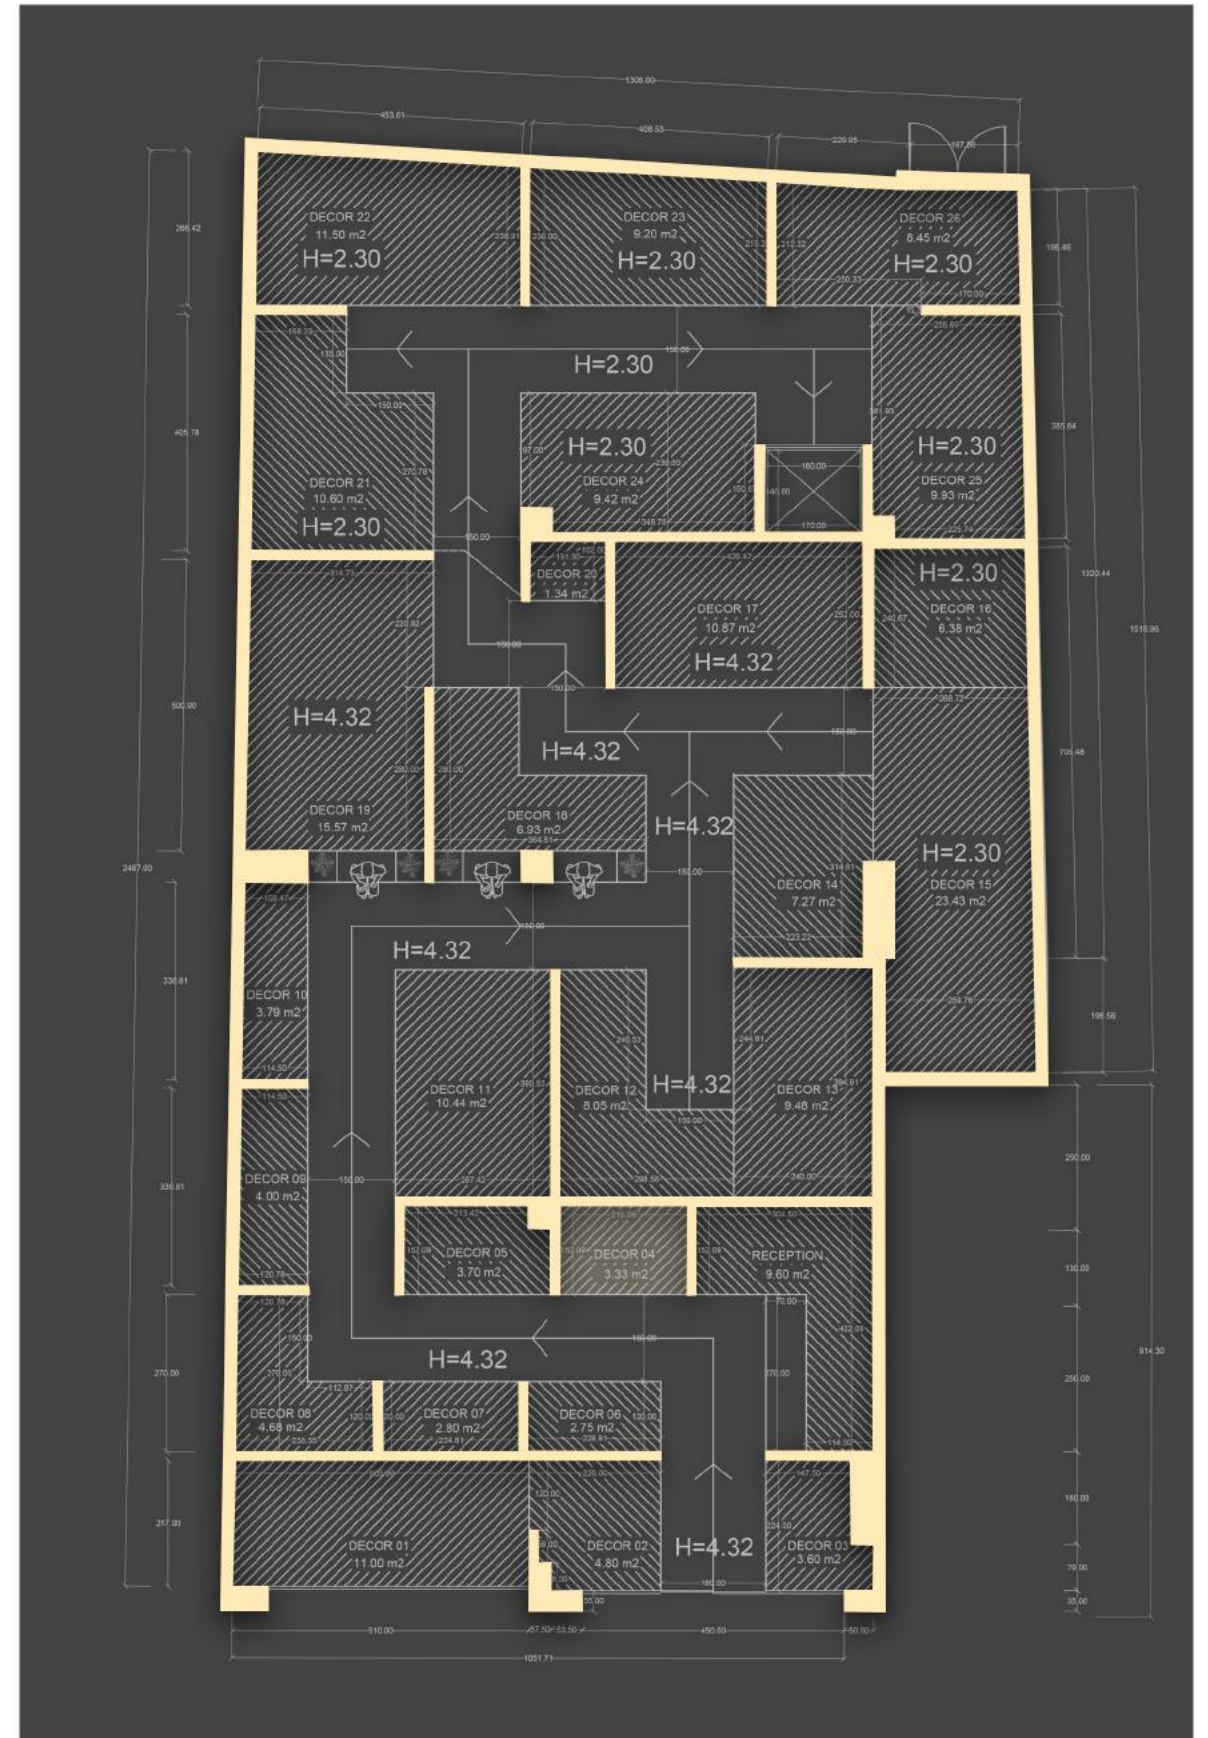

GLAMOUR DESIGN
Parnian Slab - 120x240 Cm - Polished

TARGET DESIGN
Parnian Slab - 120x240 Cm - Polished

**ETERNITY
LIGHT GRAY**
Parnian Slab - 120x240 Cm - MATT