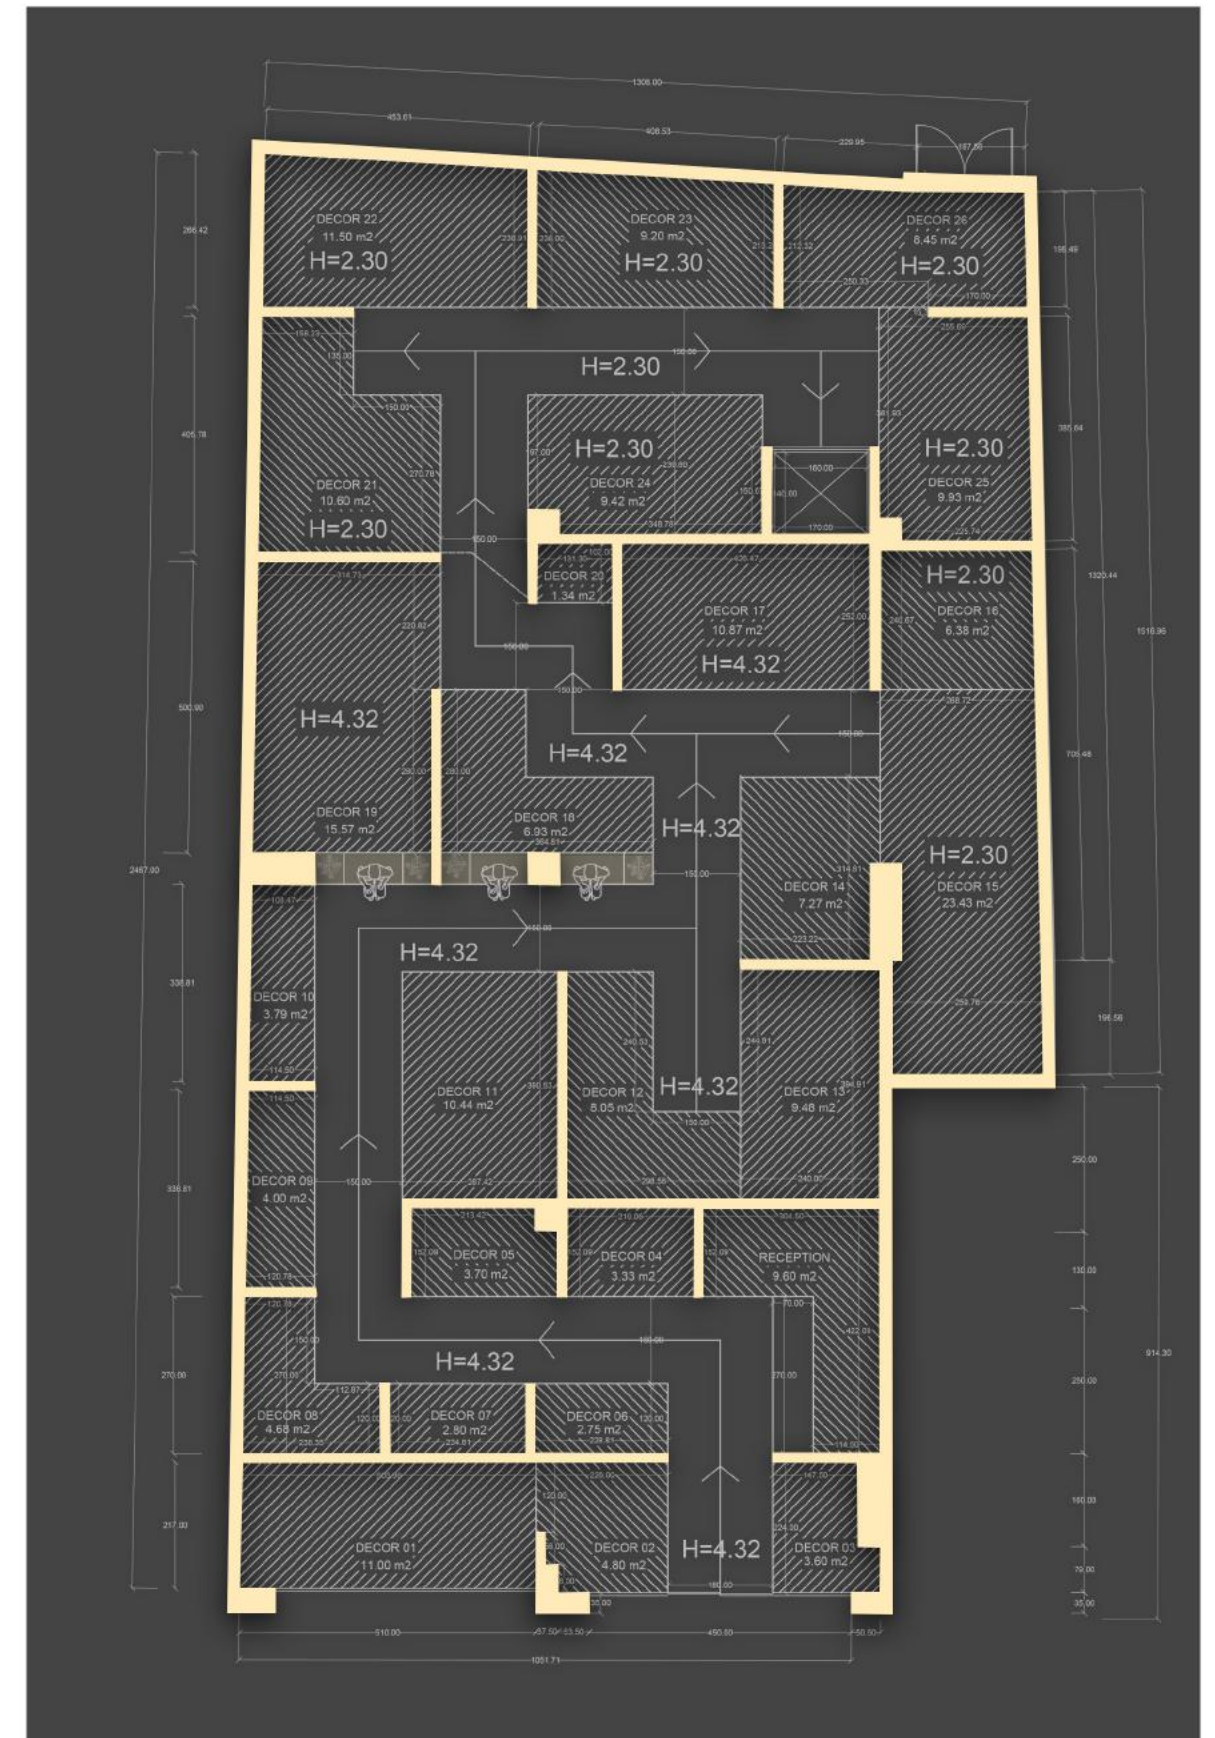

BALANCE COLLECTION
Parnian Slab - 120x240 Cm - Polished

SHANGARI BROWN
Parnian Moon - 60x120 Cm - Matt

BENCH