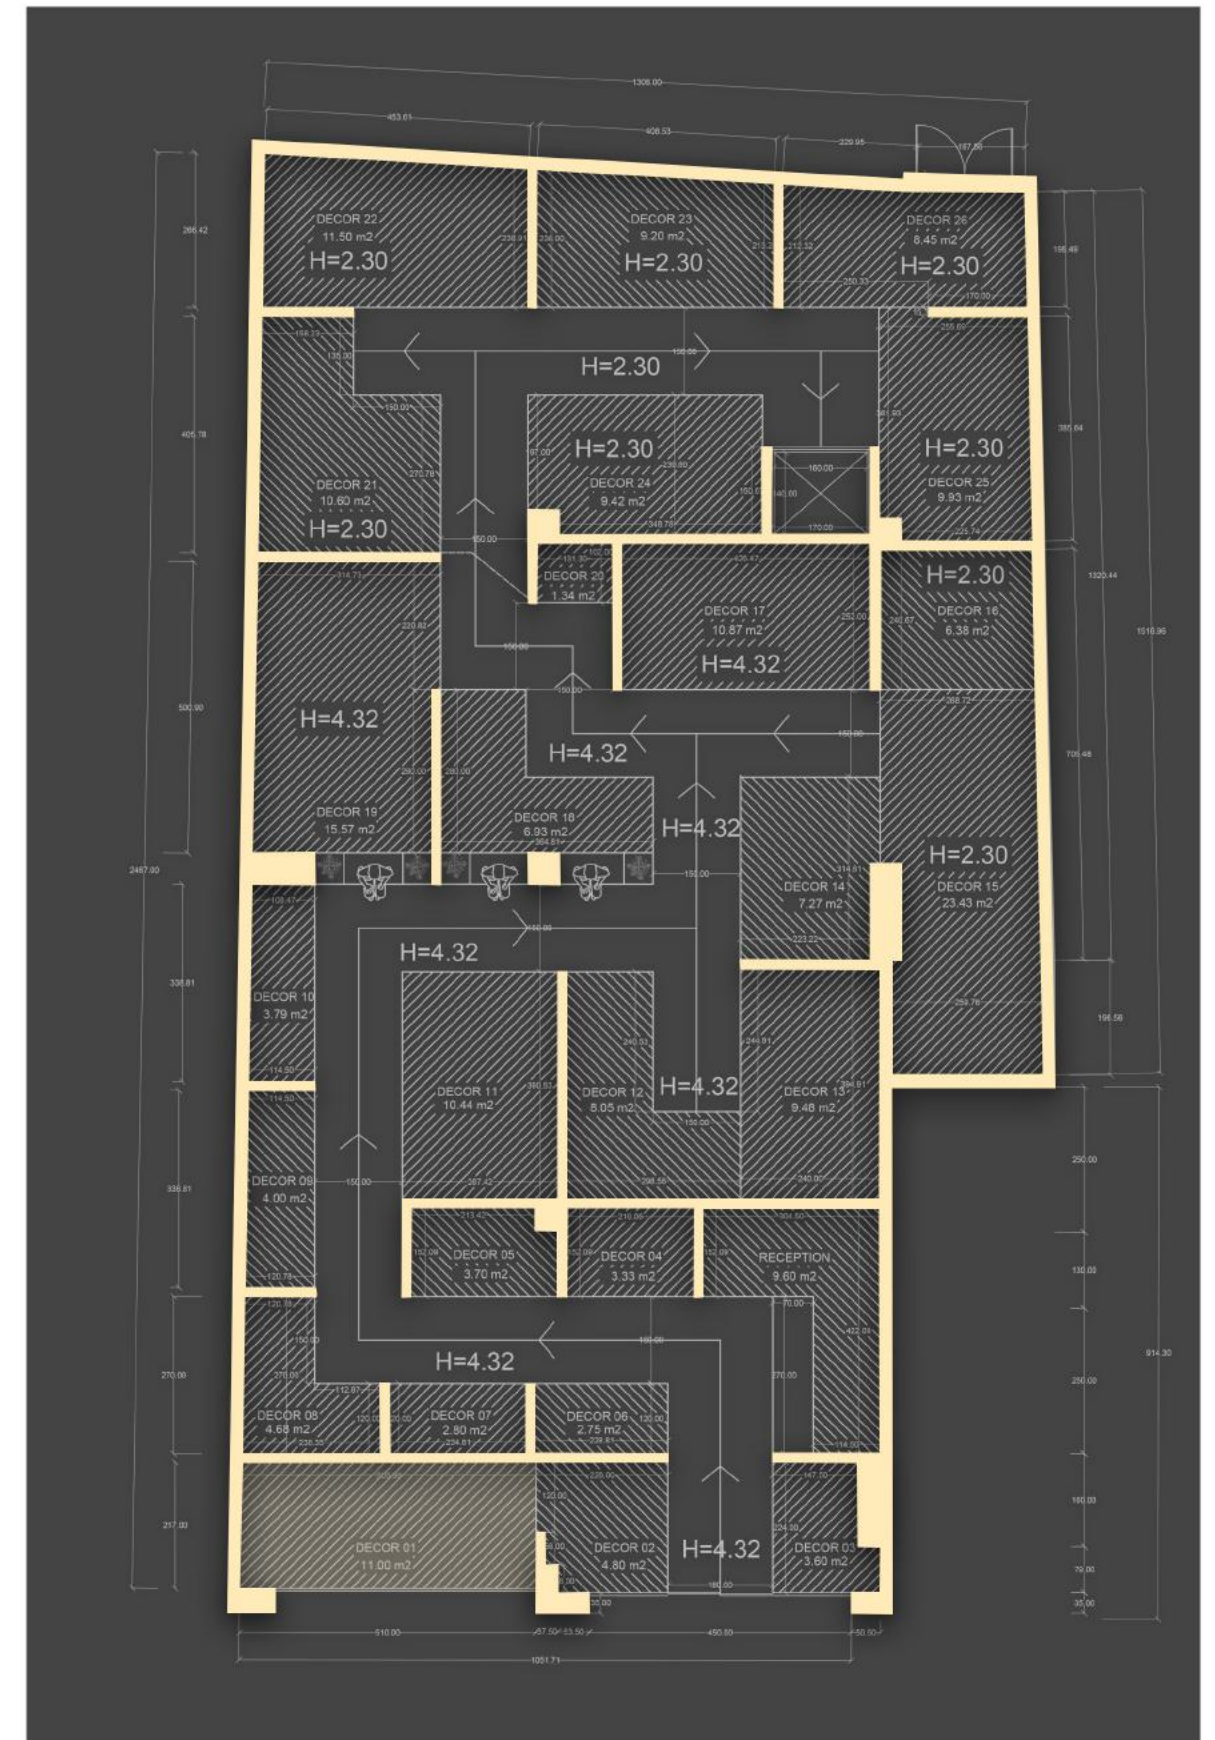

LIVE DECOR 01