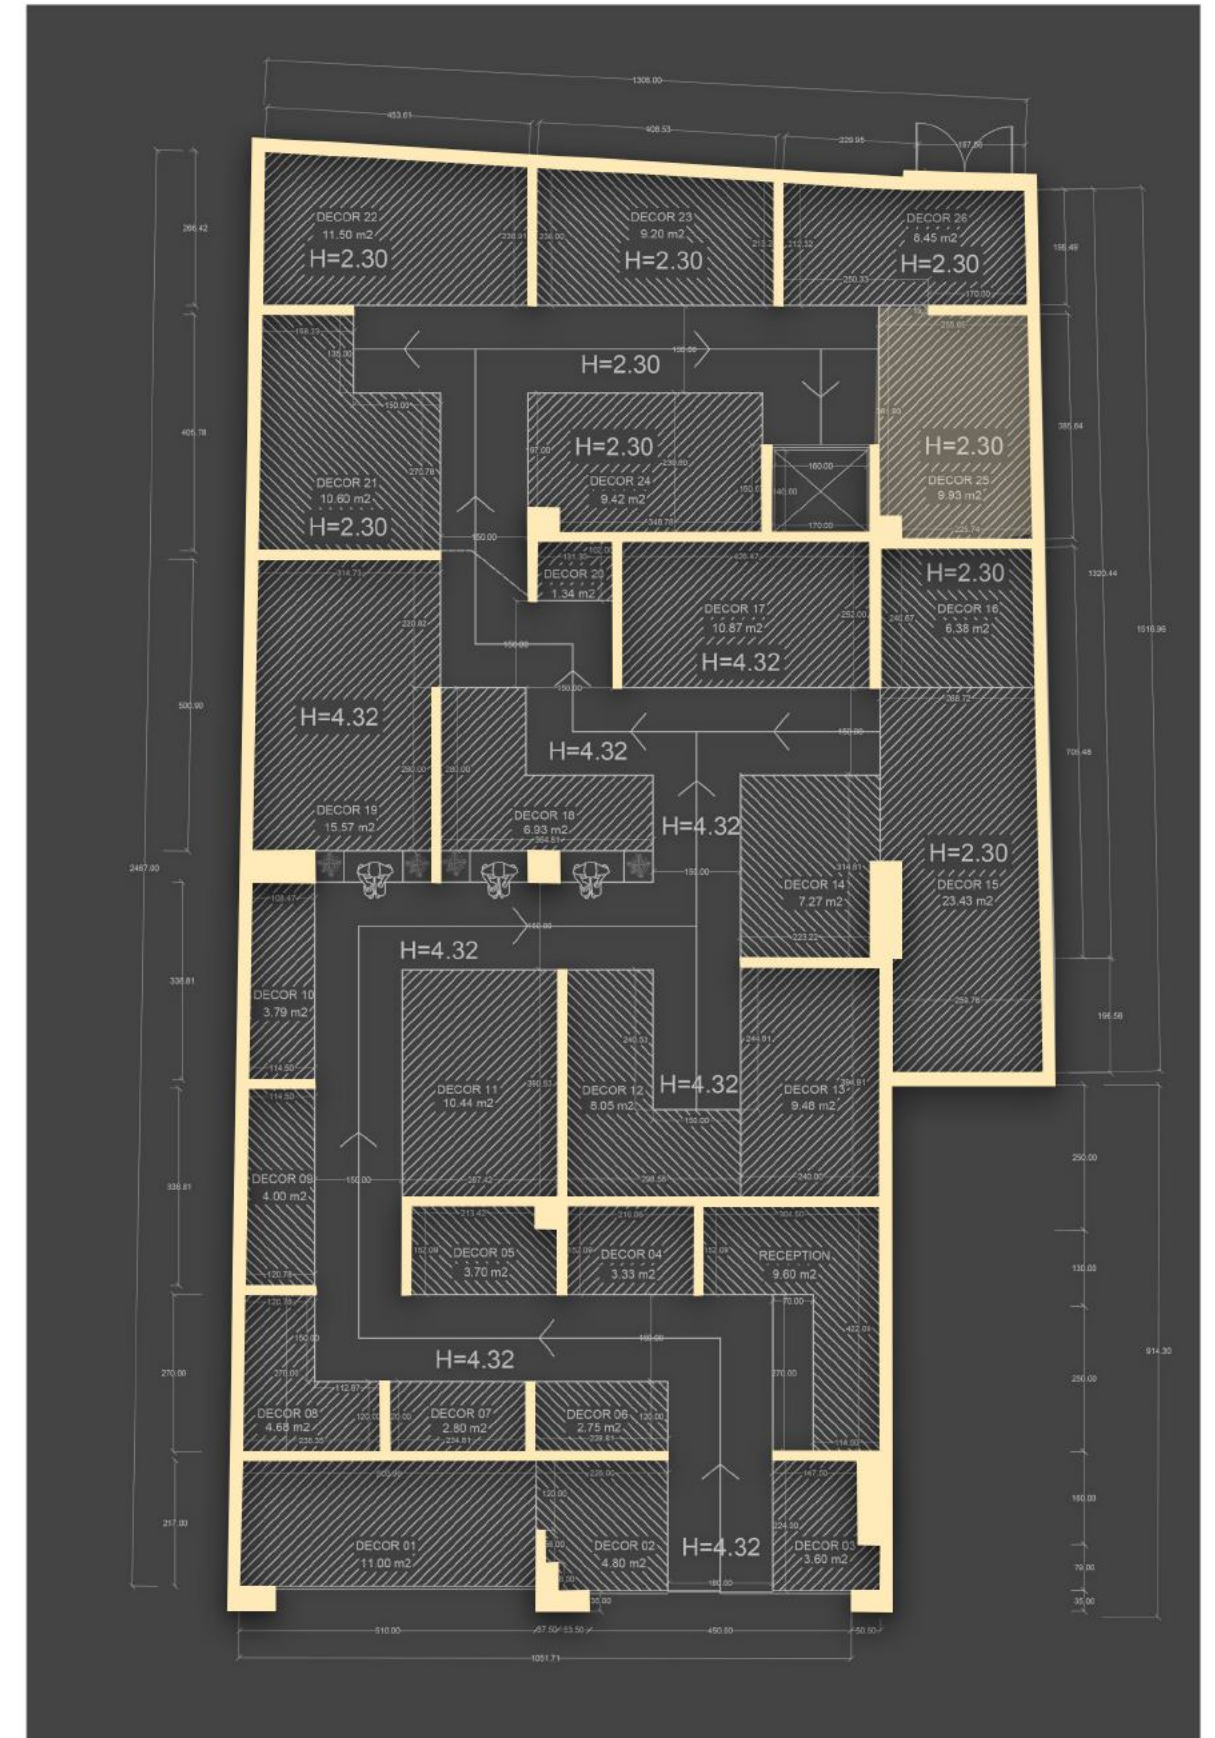

MOMENT COLLECTION
Parnian Slab - 120x240 Cm - Polished

LIVE DECOR 25