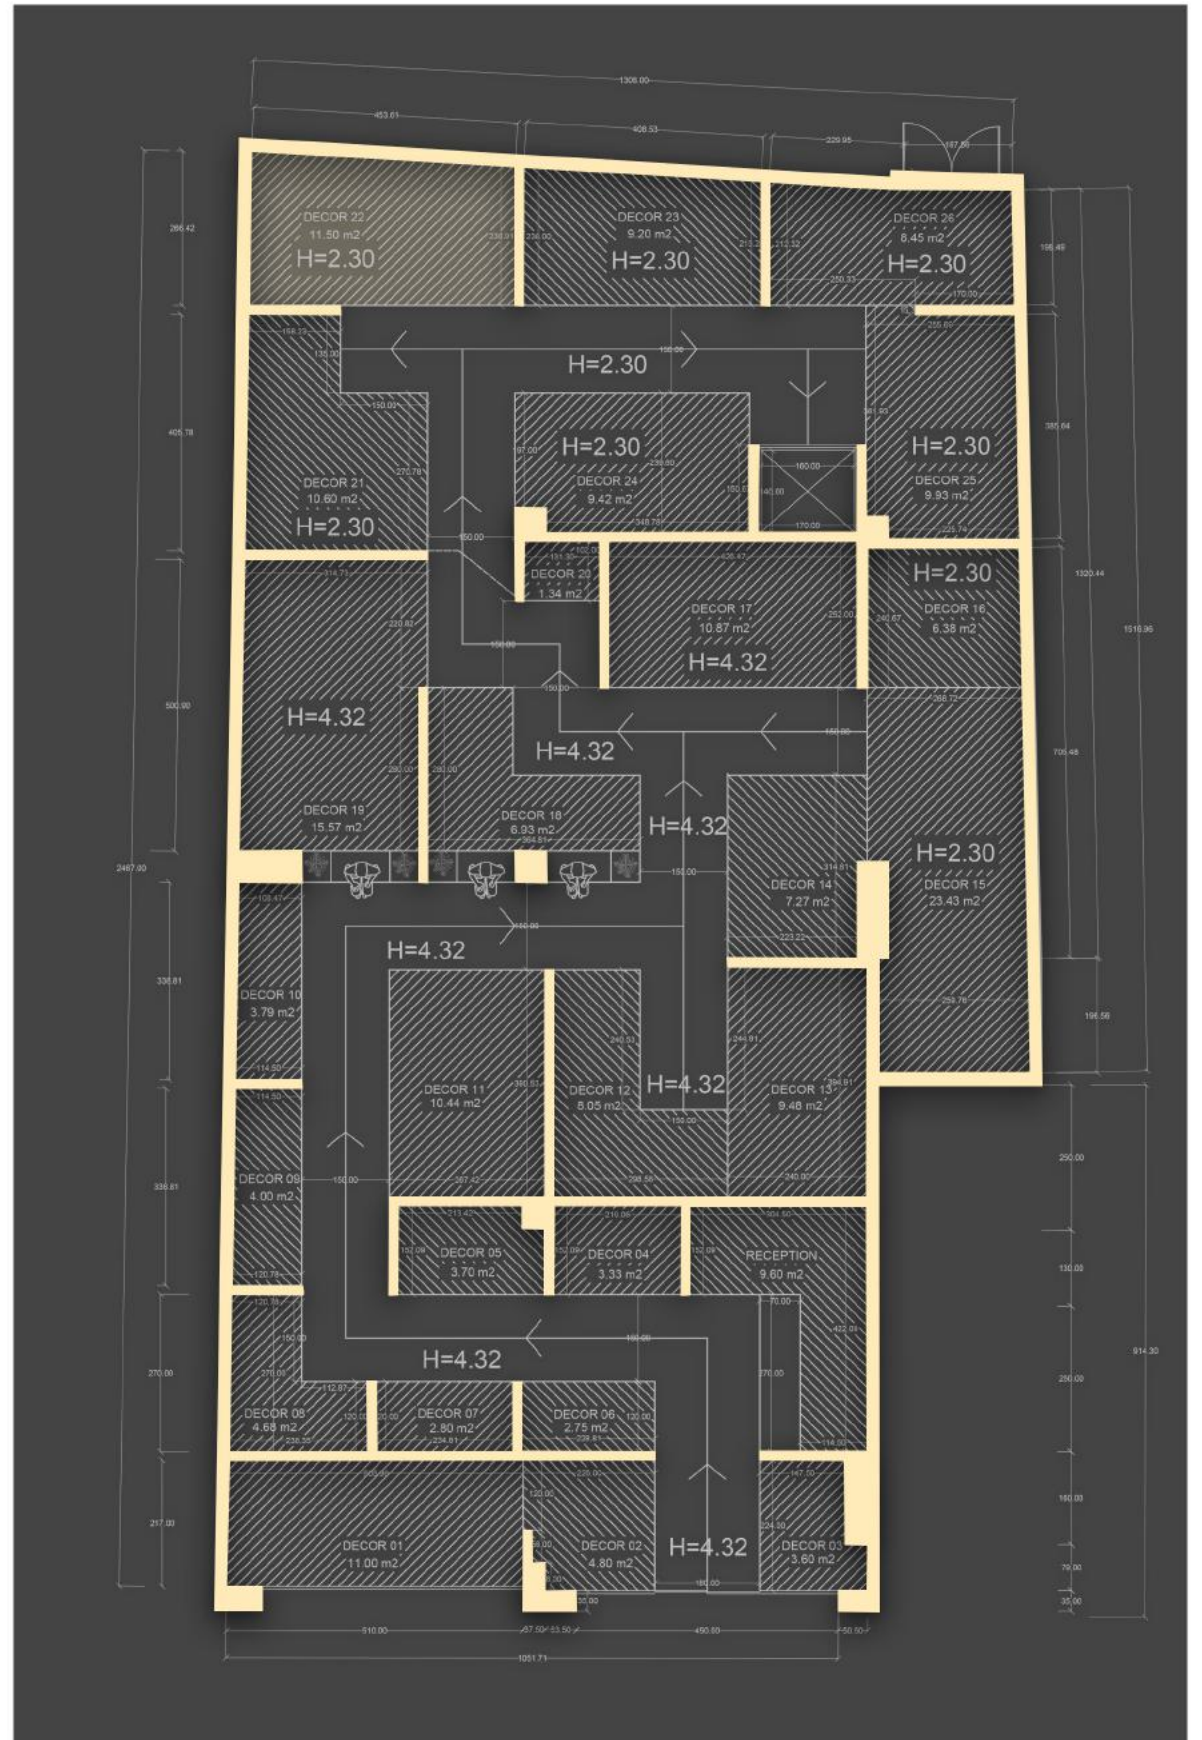

LIVE DECOR 20

SHANGARI CREAMLINE RUSTIC
Parnian Moon - 60x120 Cm - Matt

BALLTIC DESIGN
Parnian Slab - 120x240 Cm - Polished

ISLAND DESIGN
Parnian Slab - 120x240 Cm - Polished

LIVE DECOR 21

SHANGARI
BROWN LINE RUSTIC
Parnian Moon - 60x120 Cm - Matt

FAMOUS COLLECTION
Parnian Slab - 120x240 Cm - Polished

LIVE DECOR 22

FAMOUS COLLECTION
Parnia Plus - 80x160 Cm - Matt

LIVE DECOR 23

FAR DREAM COLLECTION
Parnian Slab - 120x240 Cm - Polished

GLAMOUR DESIGN
Parnian Slab - 120x240 Cm - Polished