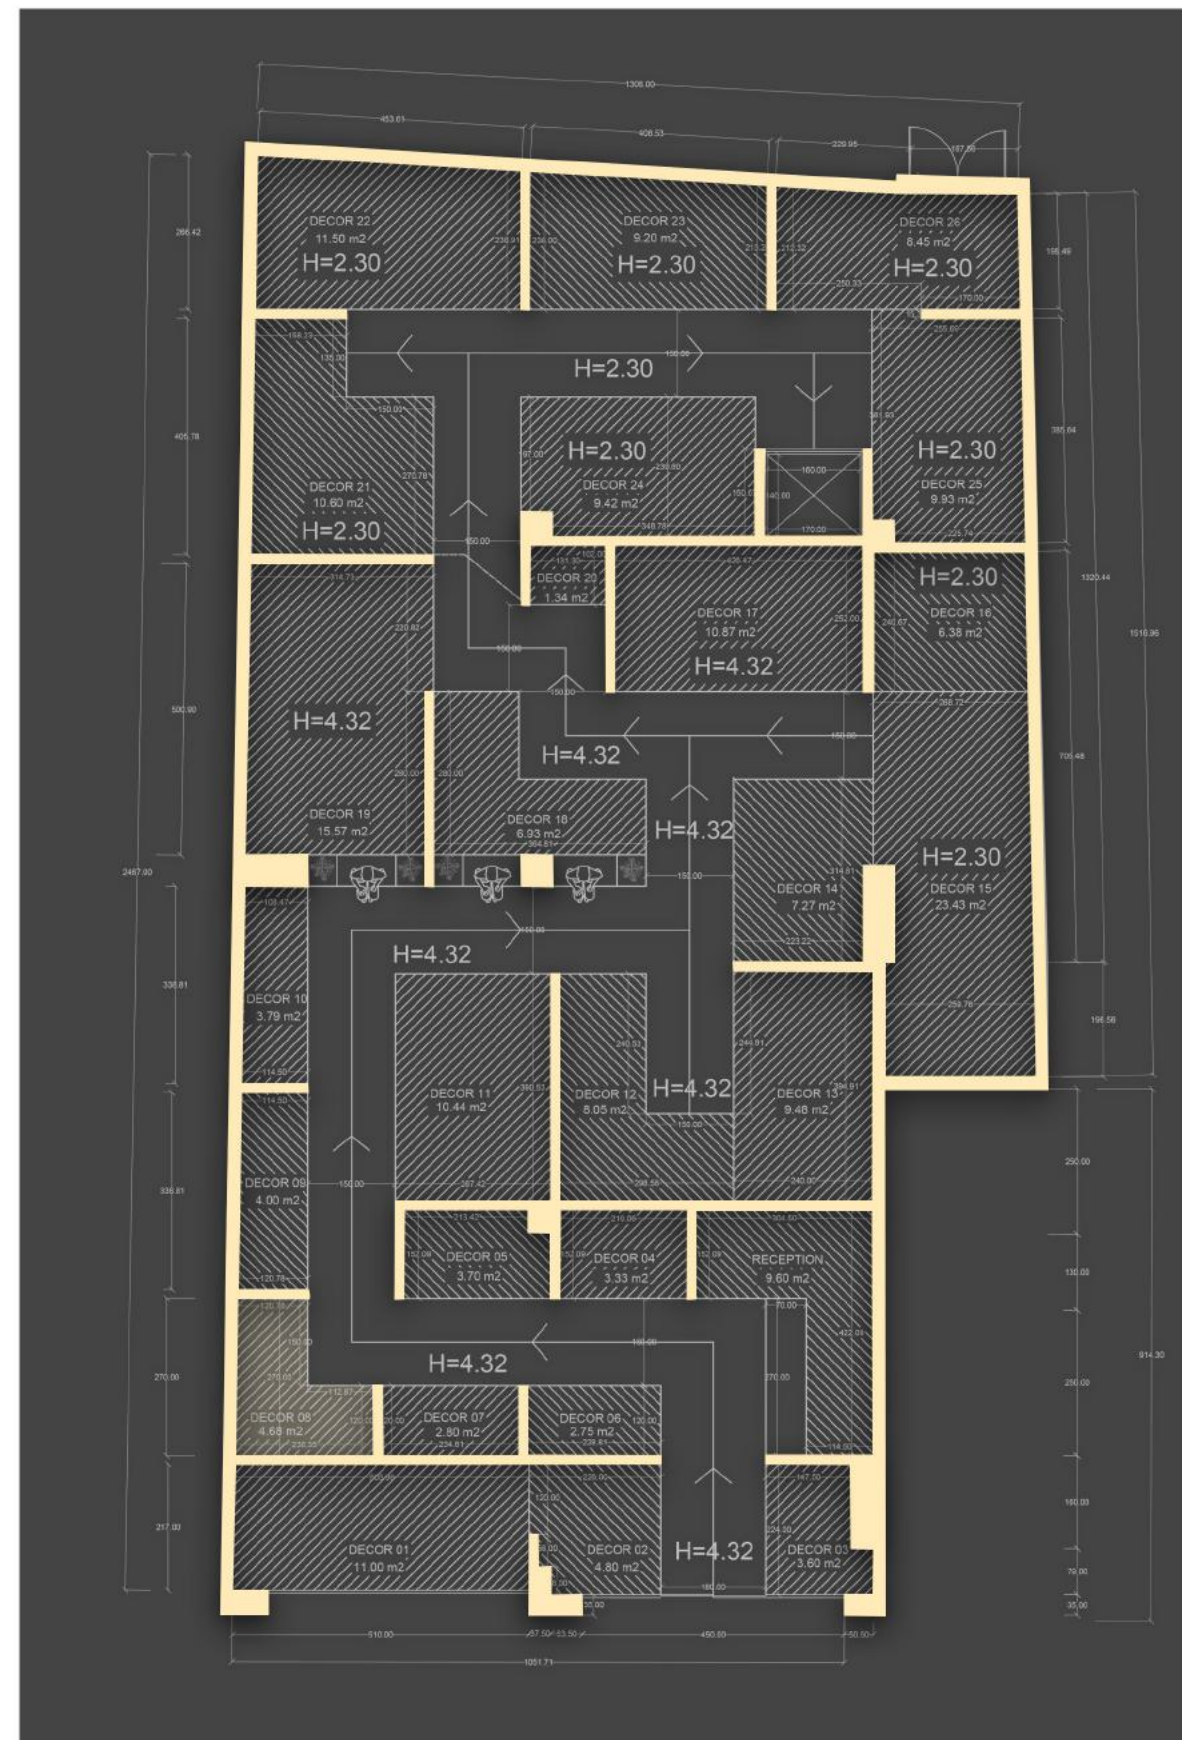

ETERNITY DARK GRAY
Parnian Slab - 120x240 Cm - Matt

LIVE DECOR 07

**SHANGARI
COLLECTION**

Parnian Moon - 60x120 Cm - Matt

**FAMOUS
DARK GRAY**

Parnian Slab - 120x240 Cm - Polished

VESTIGAL BLACK

Parnian Slab - 120x240 Cm - Polished