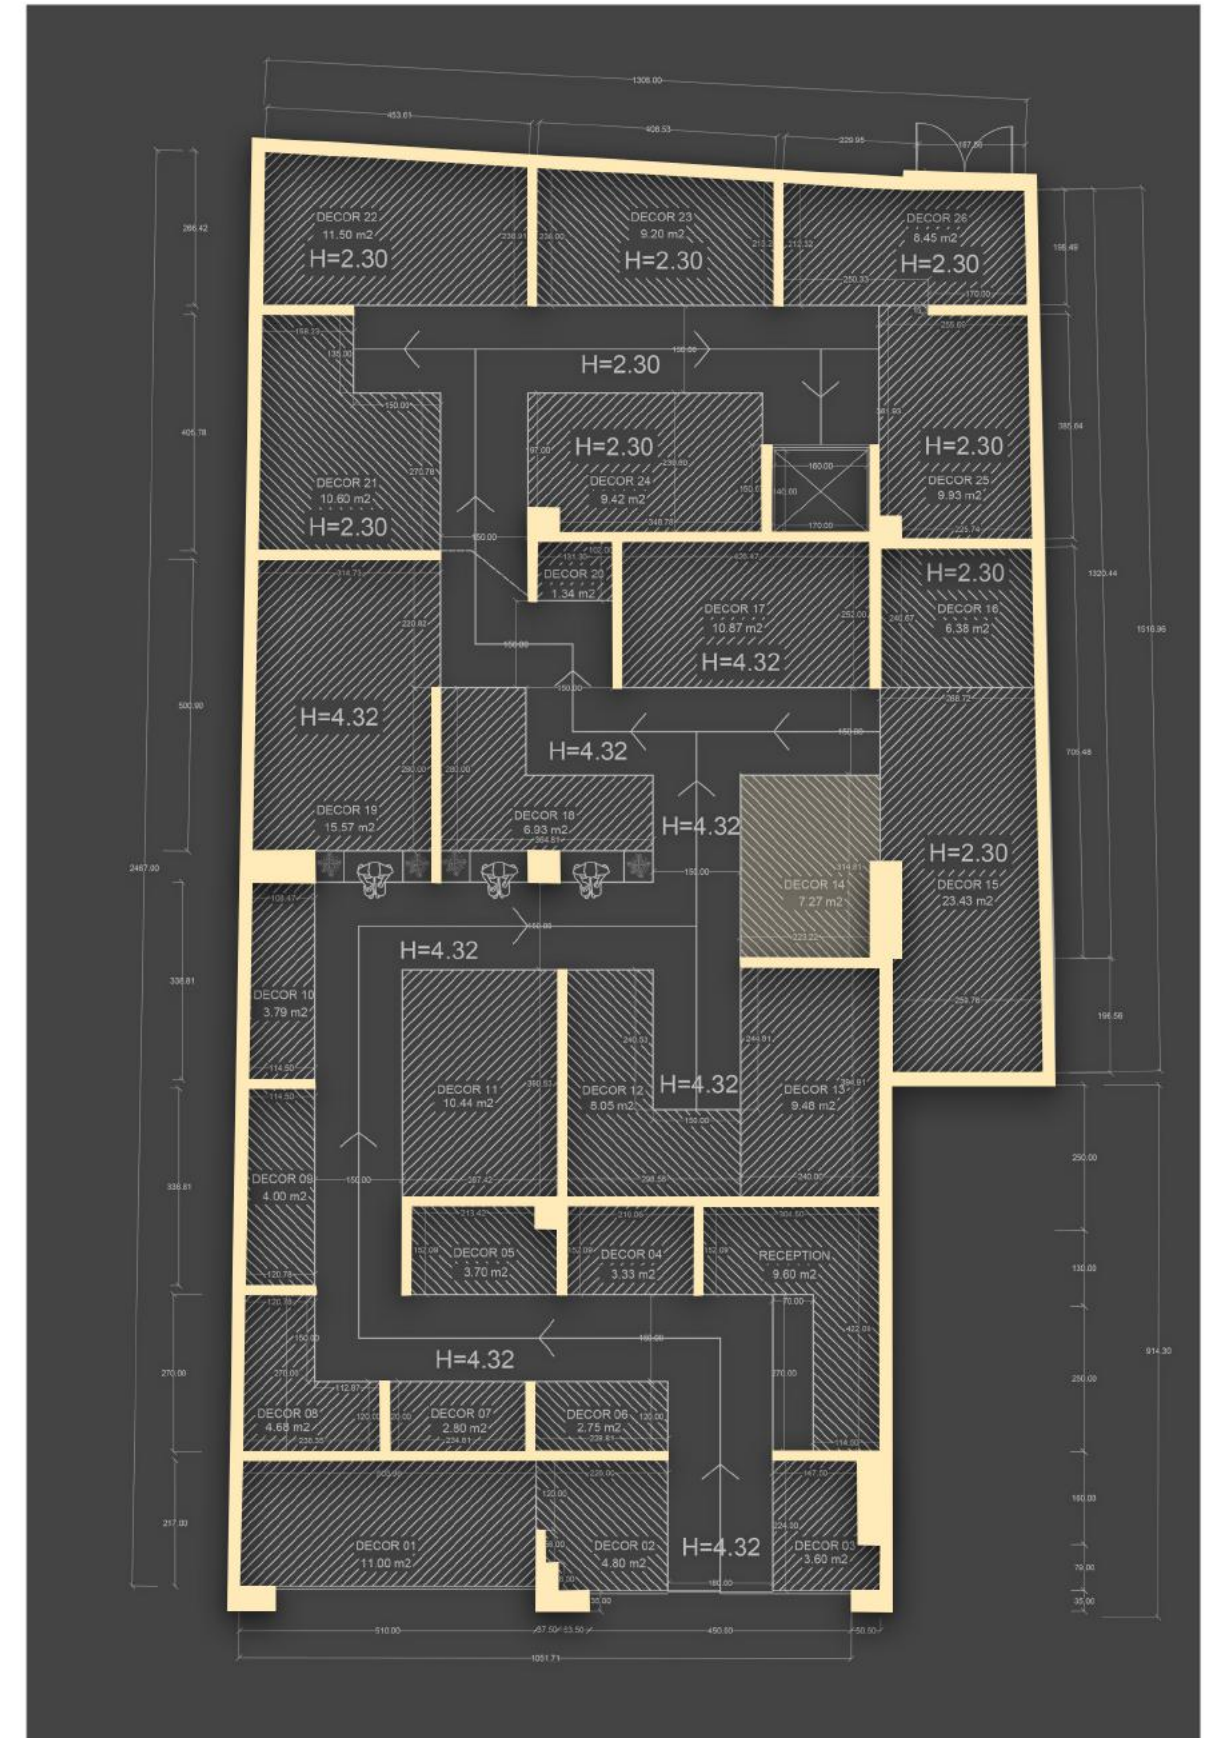

LIVE DECOR 14