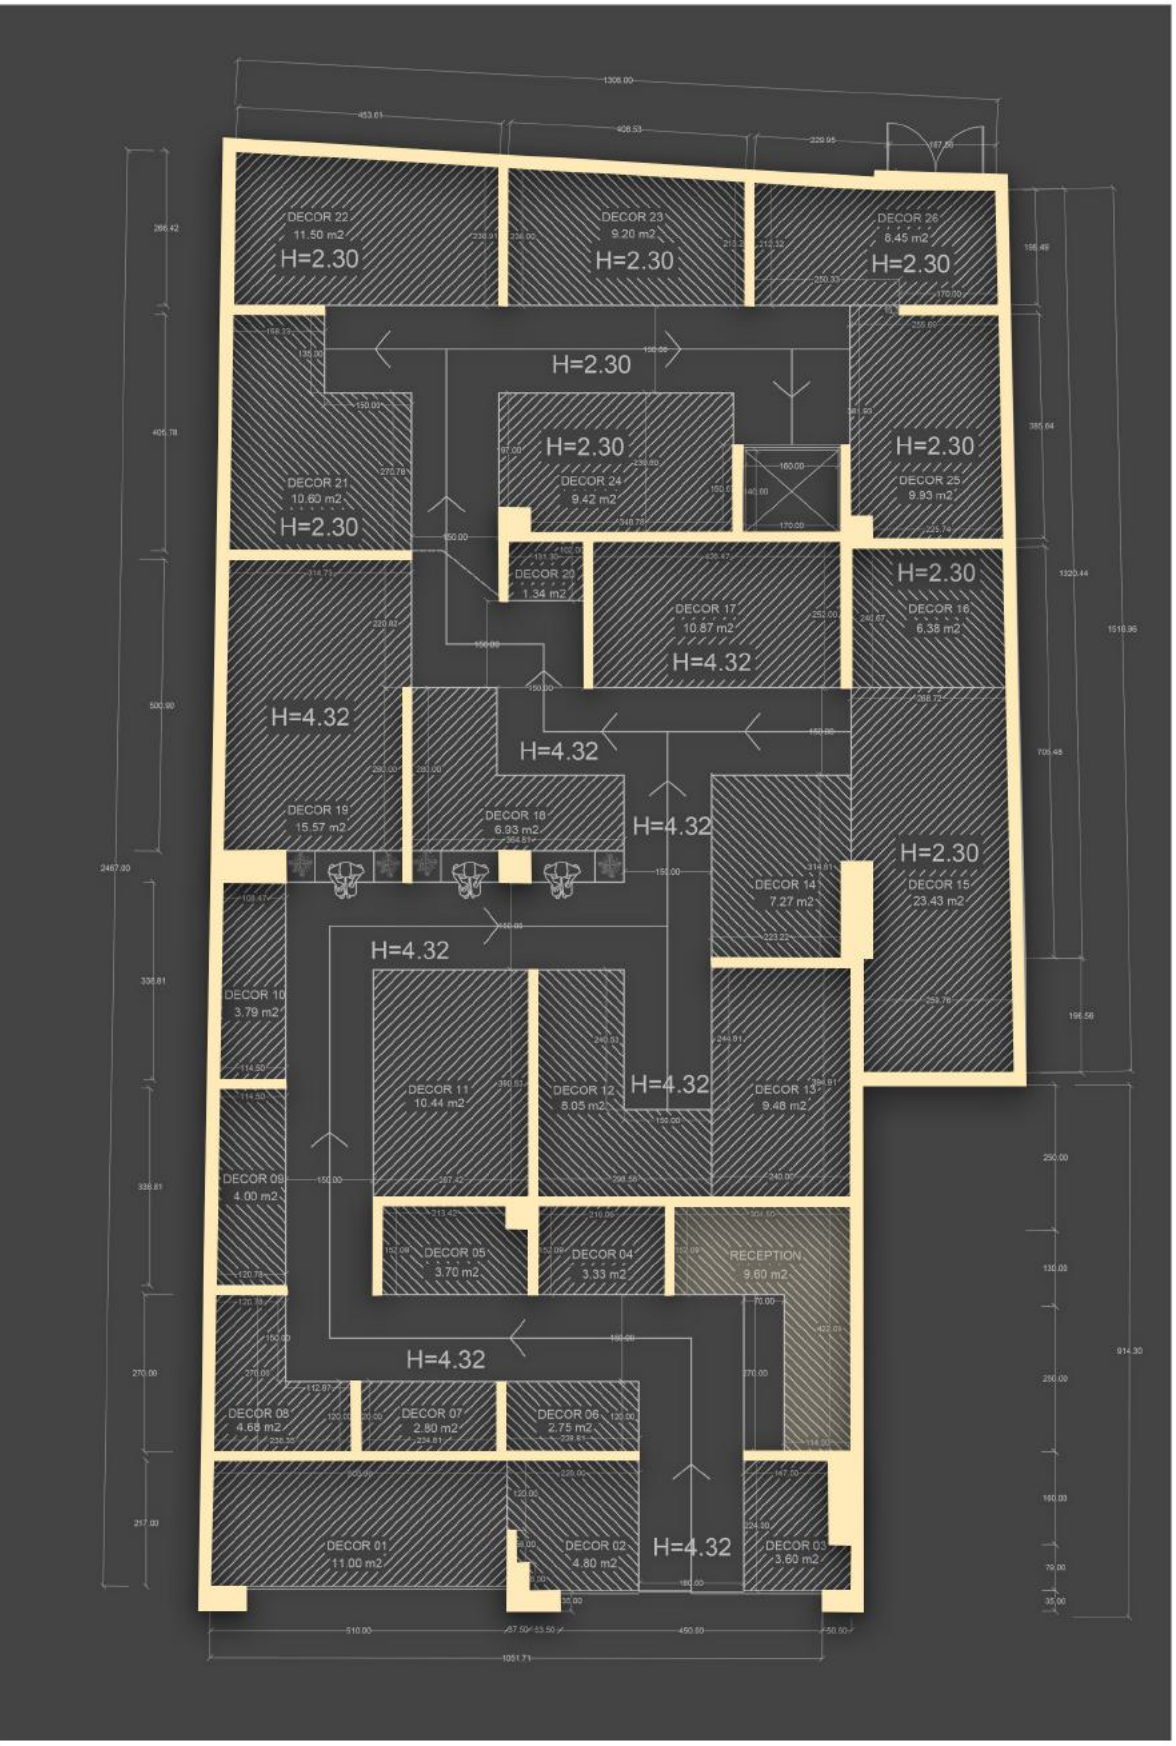

LIVE DECOR 01

SHANGARI
GRAY LINE RUSTIC
 Parnian Moon - 60x120 Cm - Matt

SMILE COLLECTION
 Parnian Slab - 120x240 Cm - Polished

LIVE DECOR 02

UMBRELLA DESIGN
 Parnian Slab - 120x240 Cm - Polished

ETERNITY COLLECTION
 Parnian Slab - 120x240 Cm - MAT

LIVE DECOR 03

FAR DREAM COLLECTION
Parnian Slab - 120x240 Cm - Polished

UMBRELLA DESIGN
Parnian Slab - 120x240 Cm - Polished

FAMOUS COLLECTION
Parnian Slab - 120x240 Cm - Polished

RECEPTION

FAR DREAM COLLECTION
Parnian Slab - 120x240 Cm - Polished

UMBRELLA DESIGN
Parnian Slab - 120x240 Cm - Polished

FAMOUS COLLECTION
Parnian Slab - 120x240 Cm - Polished

RECEPTION

GLAMOUR DESIGN
Parnian Slab - 120x240 Cm - Polished

TARGET DESIGN
Parnian Slab - 120x240 Cm - Polished