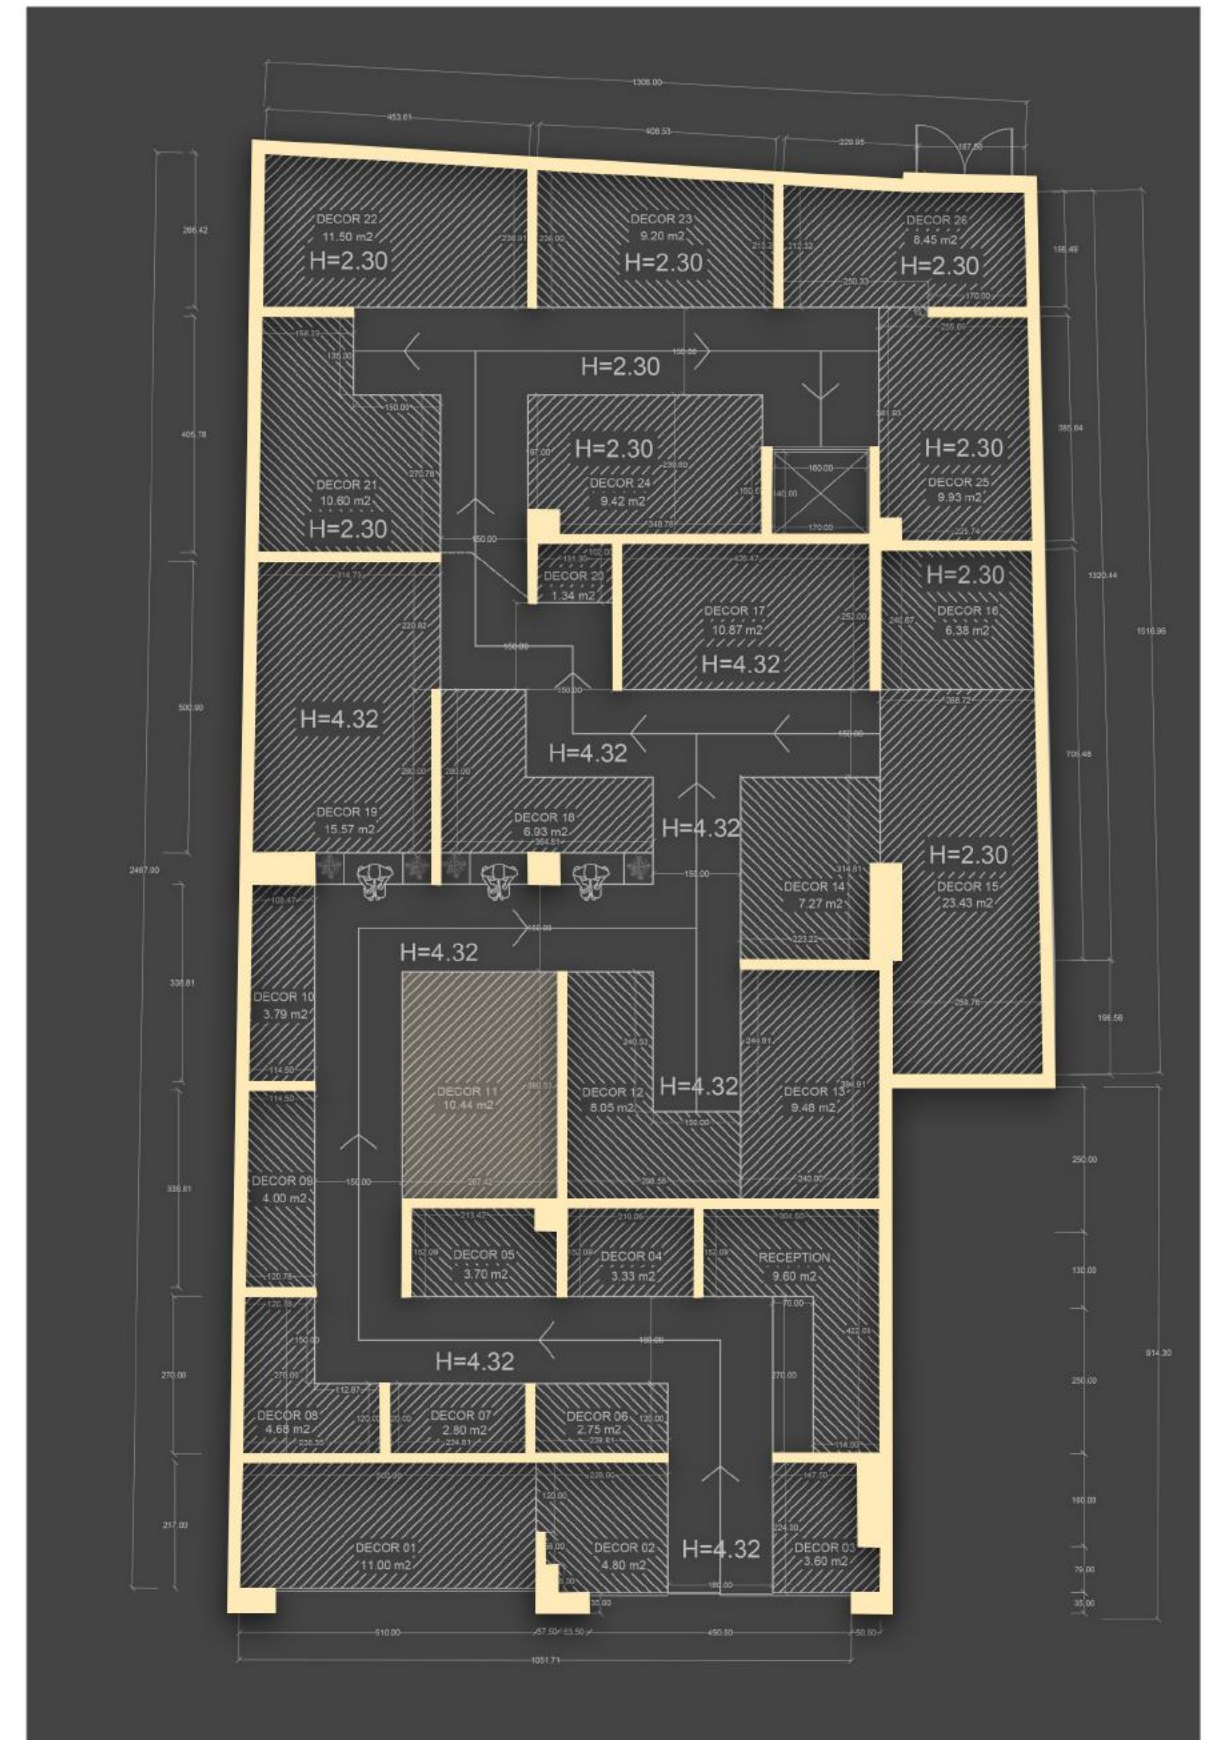

MARMA DESIGN
Parnian Slab
120x240 Cm - Polished

KALKATE BLUE
Parnian Plus
60x120 Cm - Matt

CROWN BLUE
Parnian Slab
120x240 Cm - Polished

CALINA DARK GRAY
Parnian Plus
80x160 Cm - Matt

LIVE DECOR 11