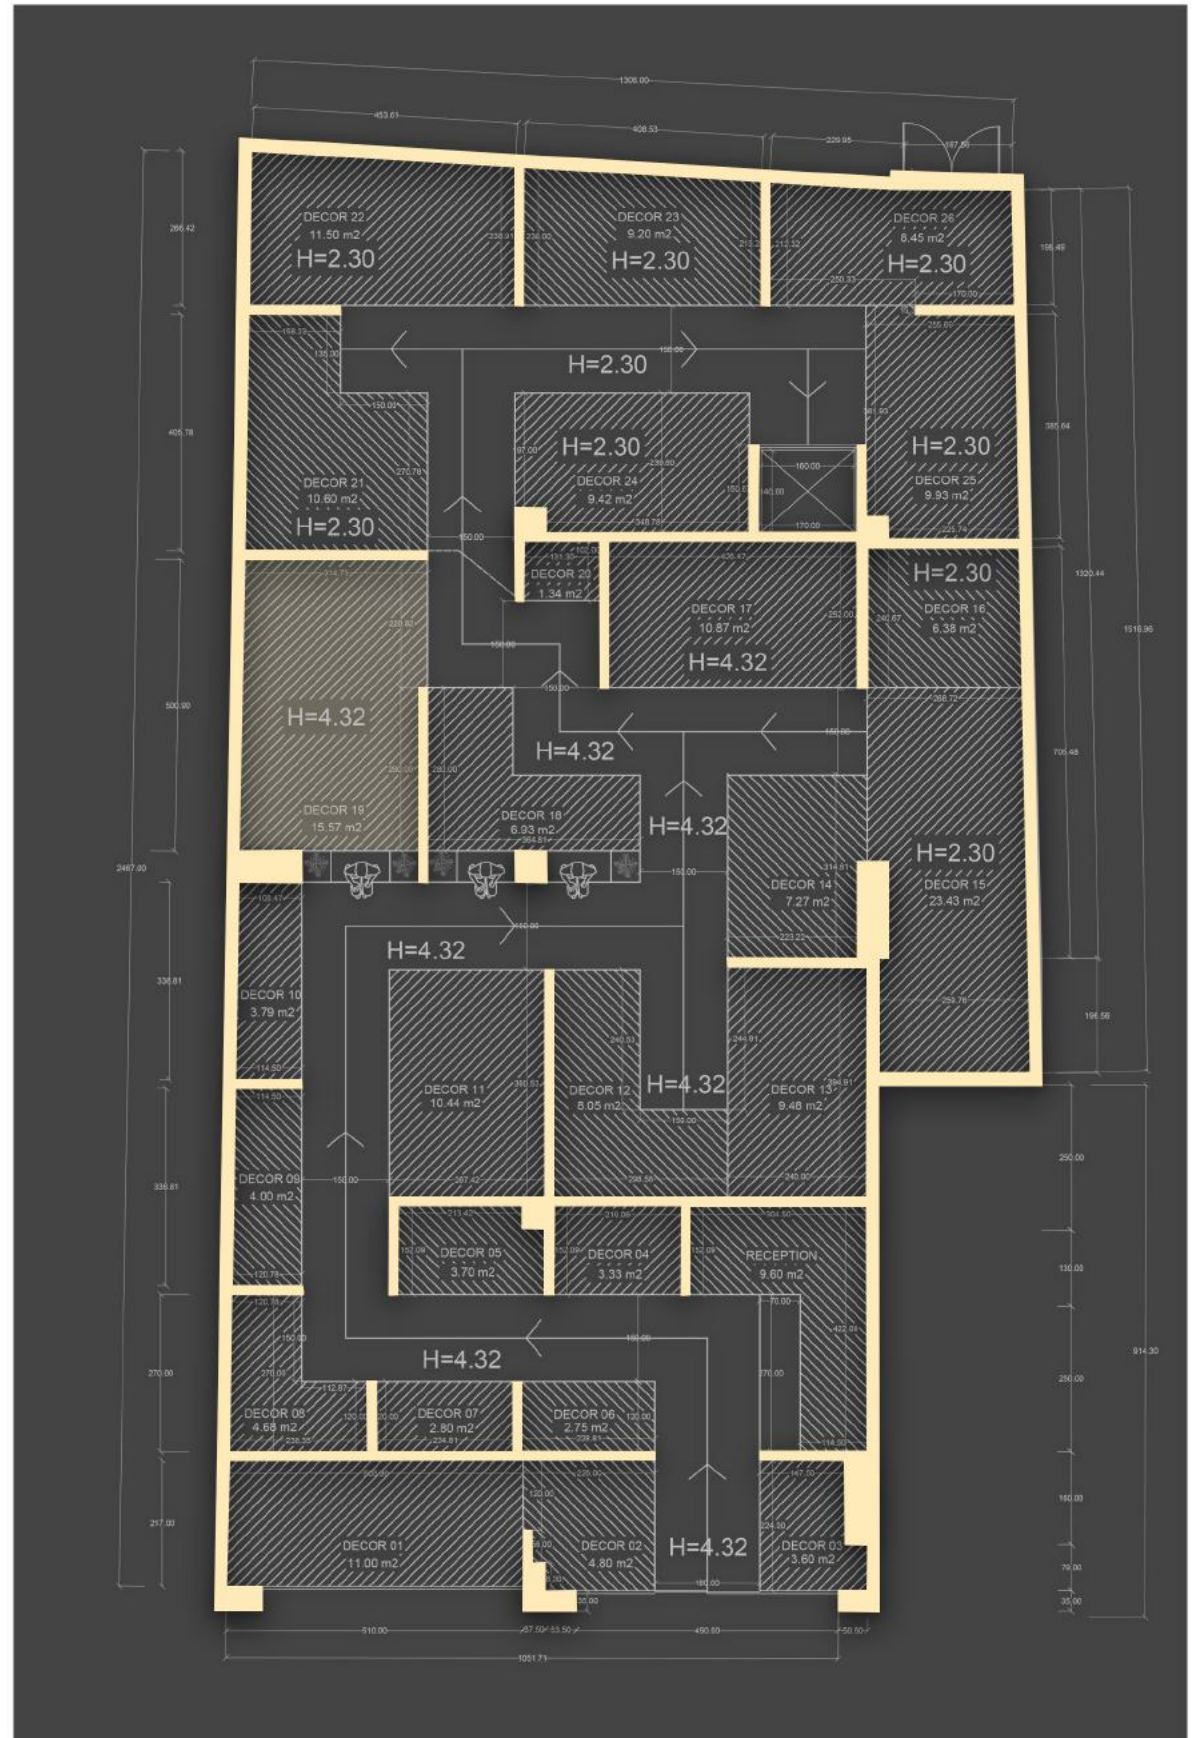

LIVE DECOR 19