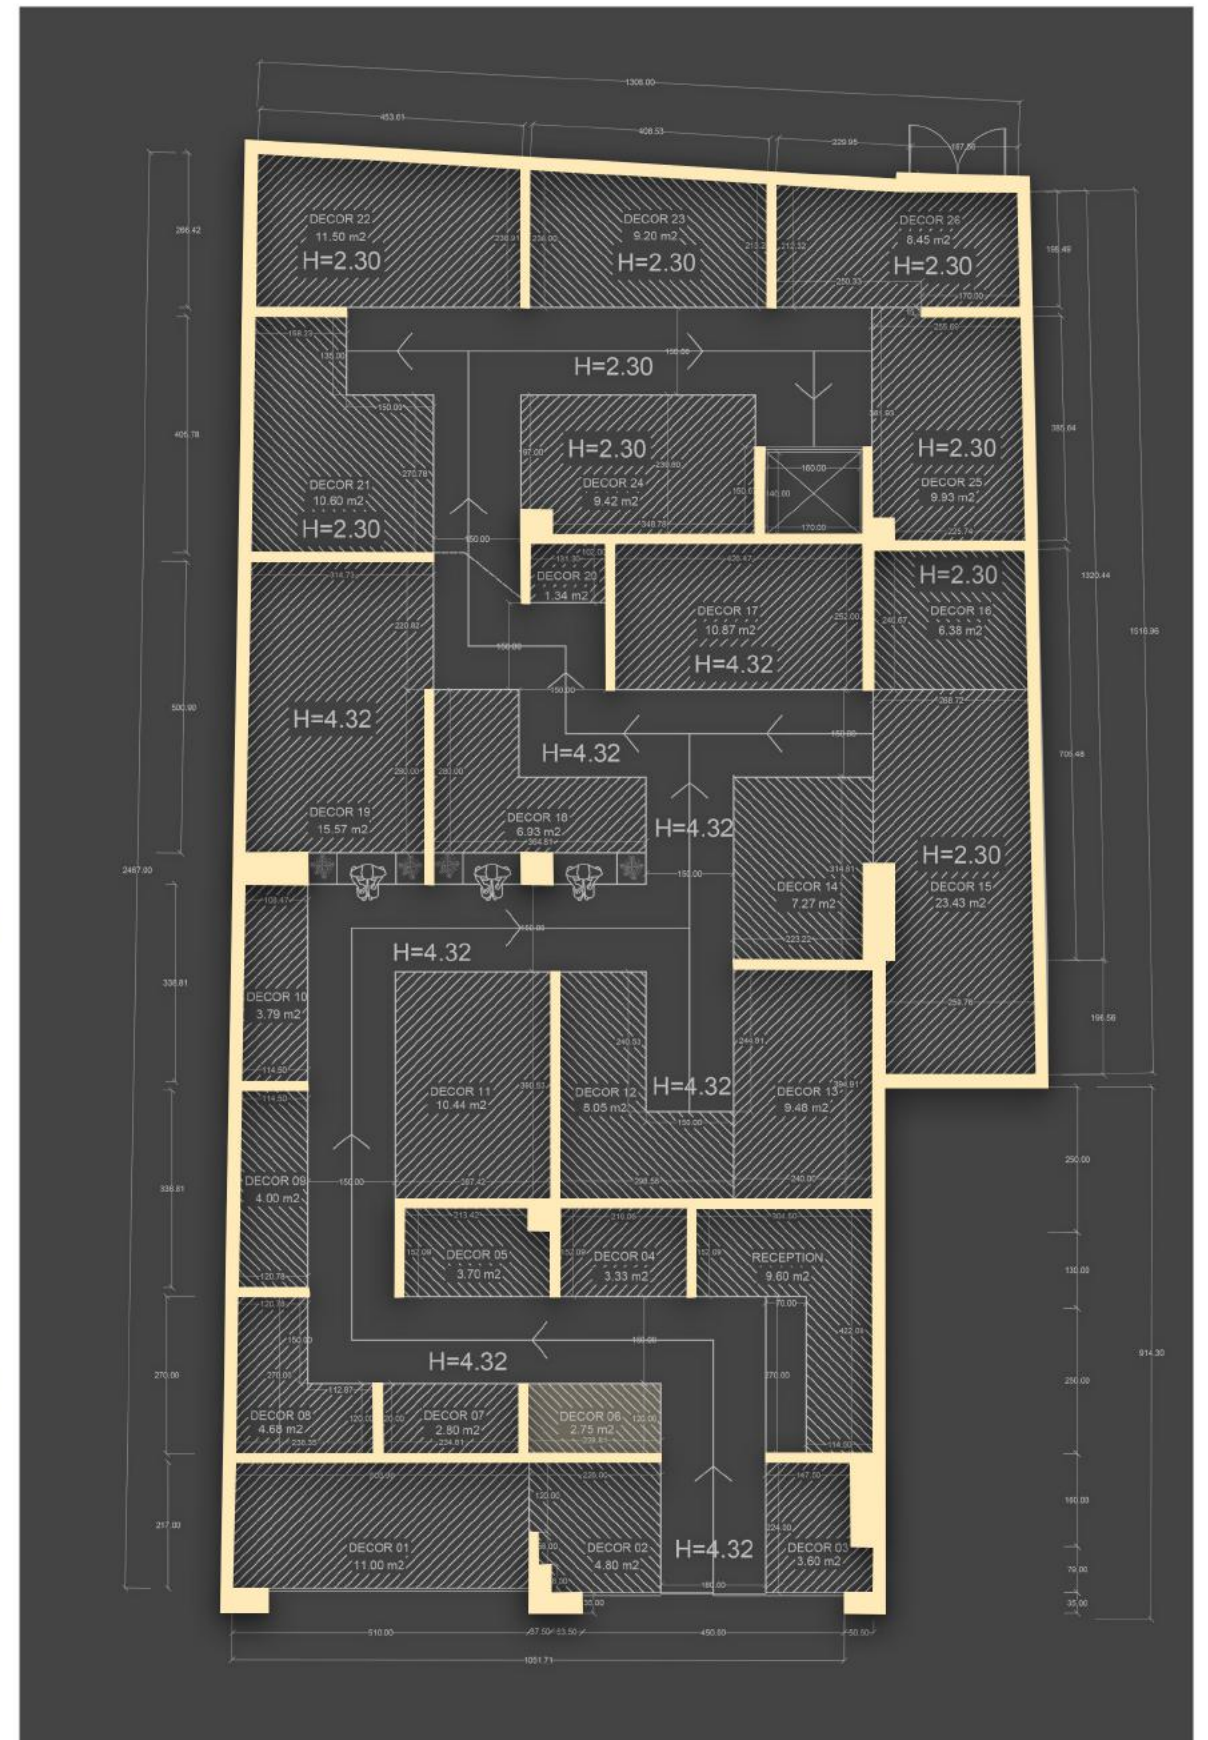

LIVE DECOR 05

**PROPOSE
DESIGN**

Parnian Slab - 120x240 Cm - Polished

**GALAXY
VERDE**

Parnian Slab - 120x240 Cm - Polished

LIVE DECOR 06

VESTIGAL GRAY
Parnian Slab - 120x240 Cm - Polished

FAMOUS BLUE
Parnian Plus - 80x160 Cm - Matt