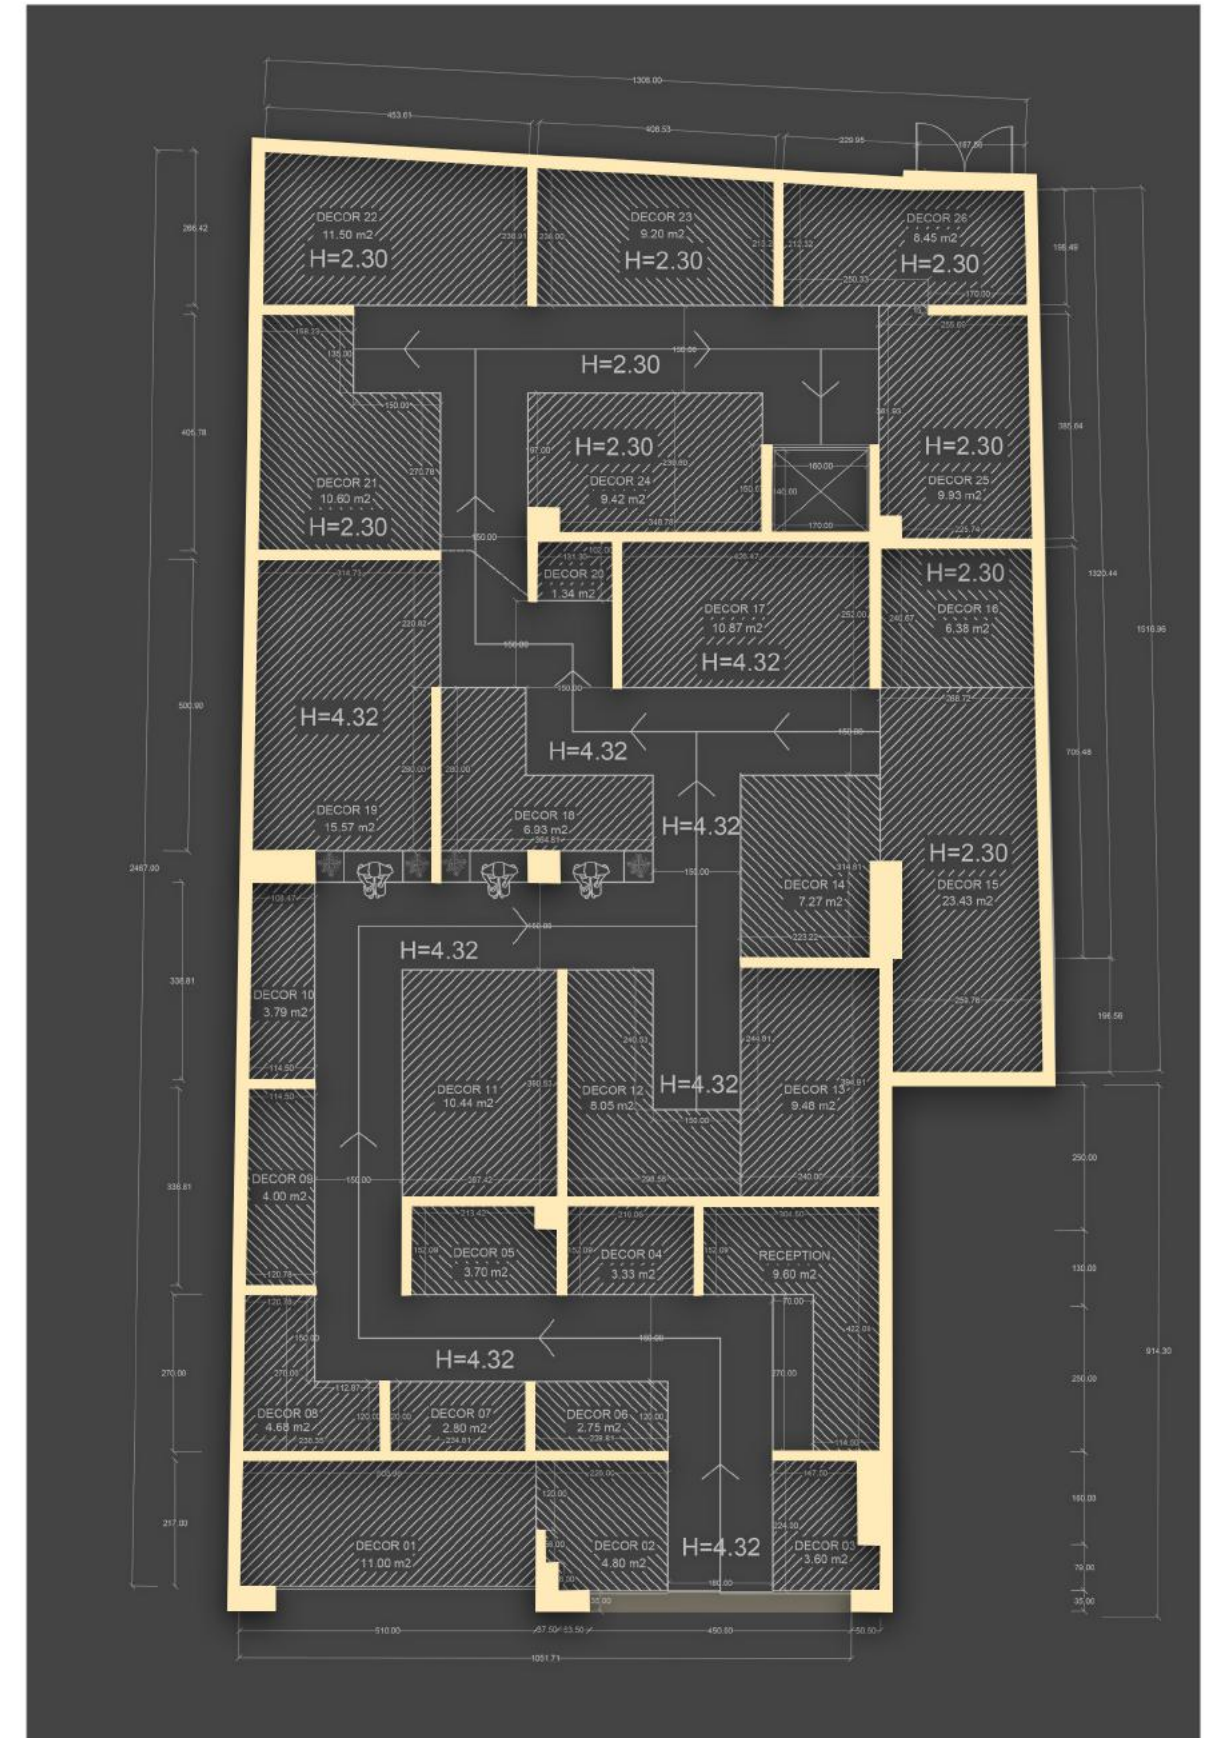

YAZD SHOWROOM

PLEASE SCAN THE **QR CODE**
TO VIEW THE WEBSITE

ENTRANCE

MARMA DESIGN
Parnian Slab - 120x240 Cm - Polished

GALAXY AZUR
Parnian Slab - 120x240 Cm - Polished

FELICITY DARK GRAY
Parnian Slab - 120x240 Cm - Polished