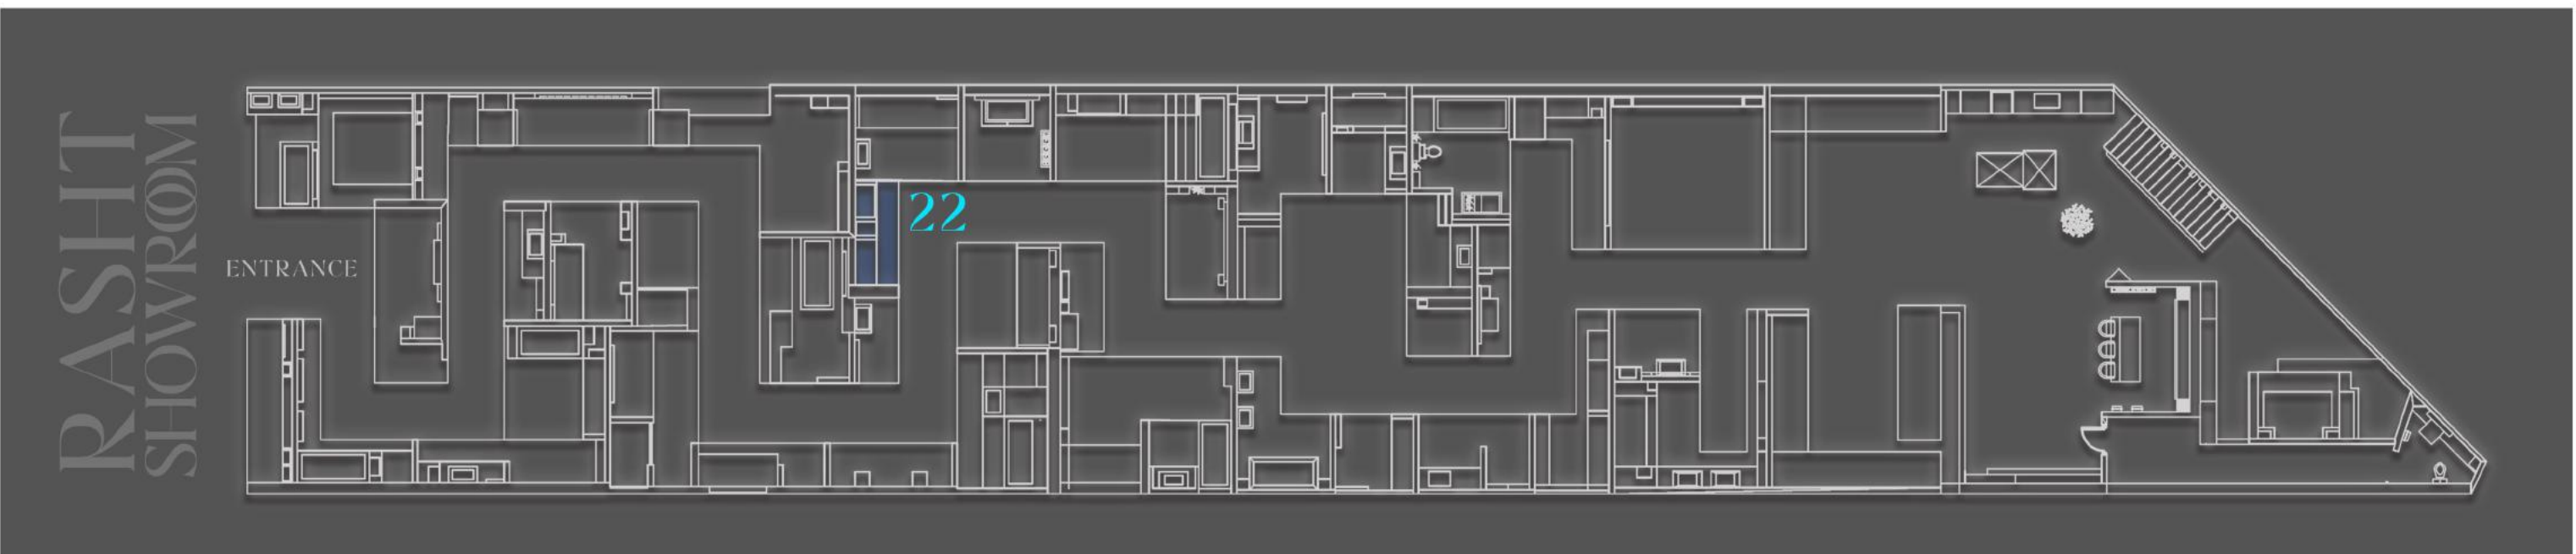

LIVE DECOR 22

**PARADOX
COLLECTION**

Parnian Slab - 120x240 Cm - Polished