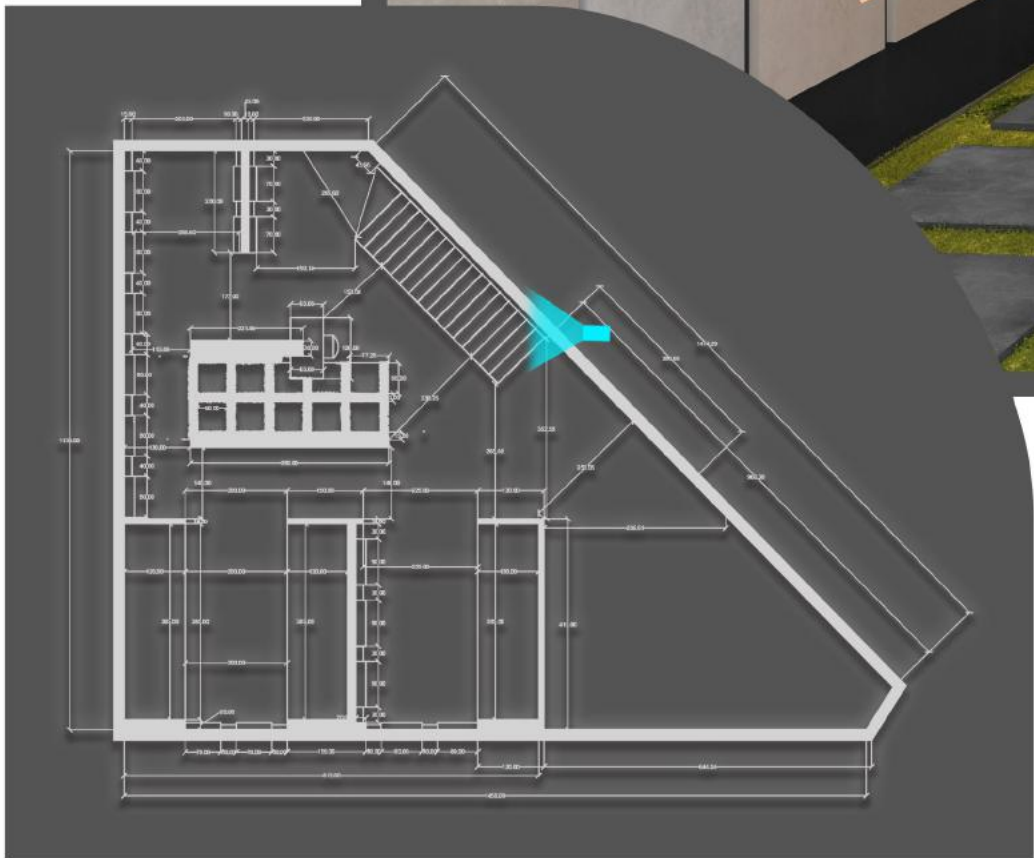

RASHT
SHOWROOM

WALL DECOR

FAMOUS LIGHT GRAY
Parnian Slab - 120x240 Cm - Polished

KING BROWN
Parnian Slab - 120x240 Cm - Polished

RASHT
SHOWROOM

FLOOR 02

FLOOR 02

Kitchen&Bathroom