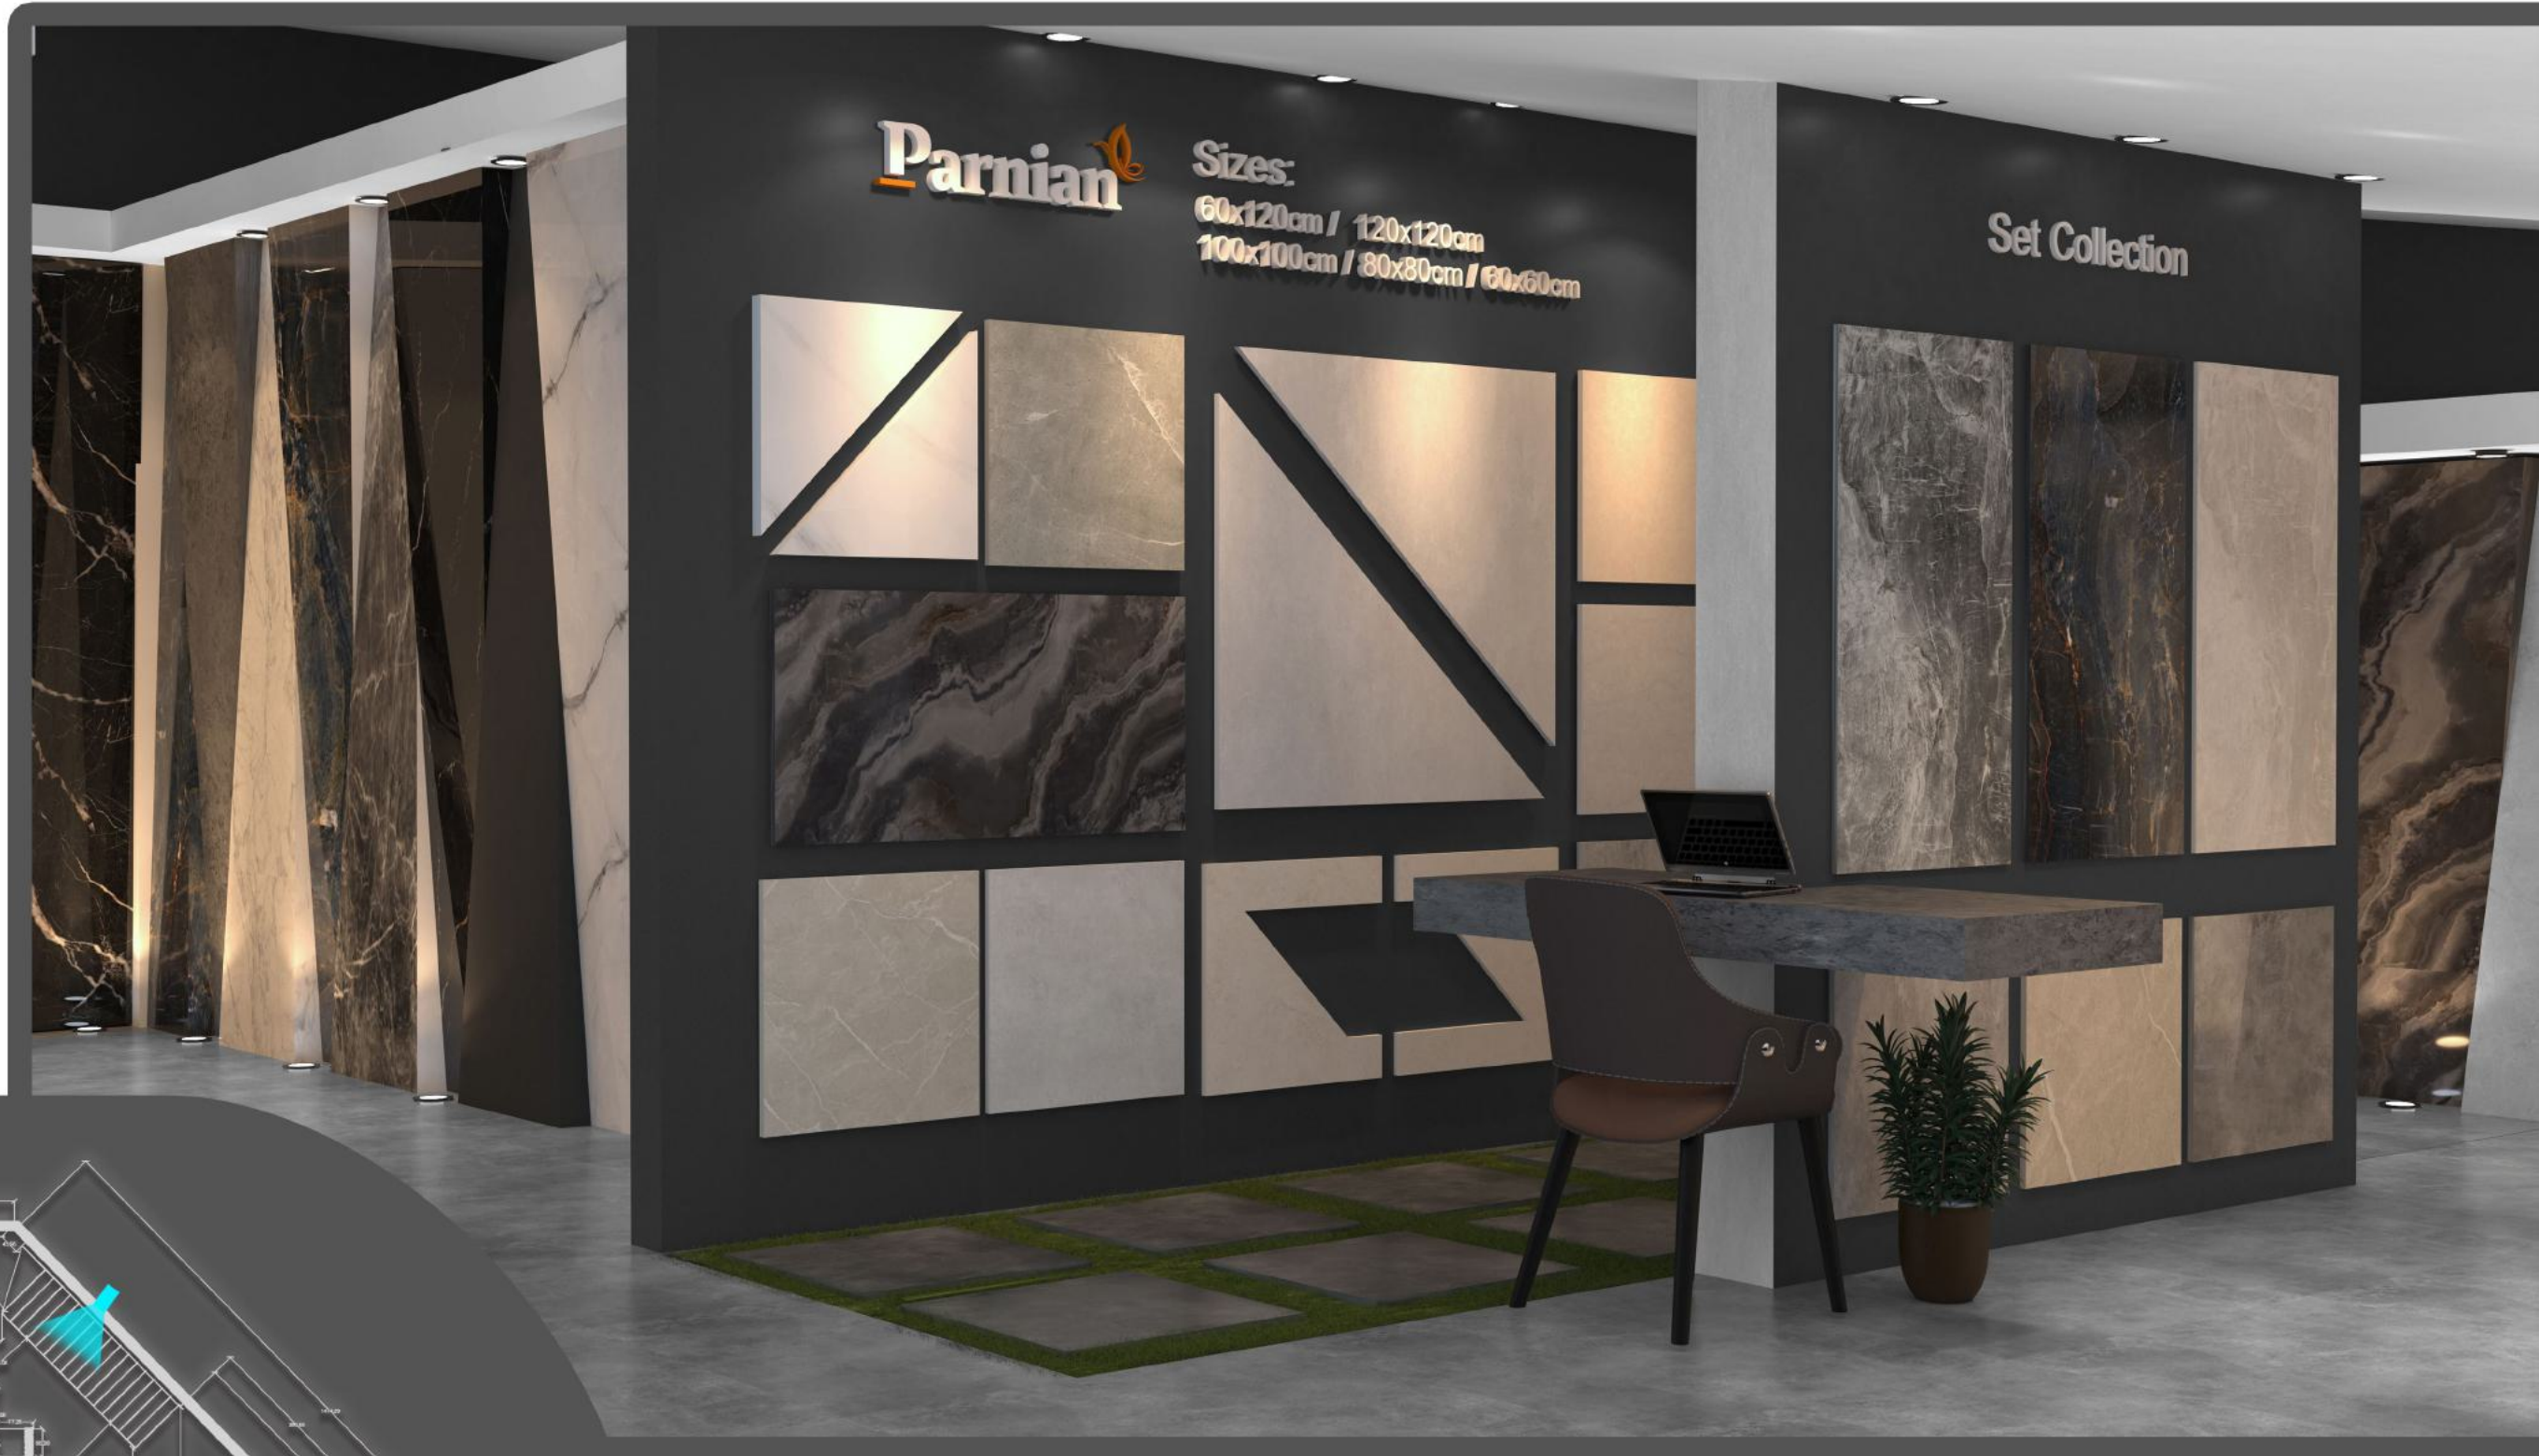

RASHT
SHOWROOM

WALL DECOR

FAMOUS LIGHT GRAY
Parnian Slab - 120x240 Cm - Polished

KING BROWN
Parnian Slab - 120x240 Cm - Polished

RASHT
SHOWROOM

FLOOR 02

FLOOR 02

Kitchen&Bathroom

FLOOR 02