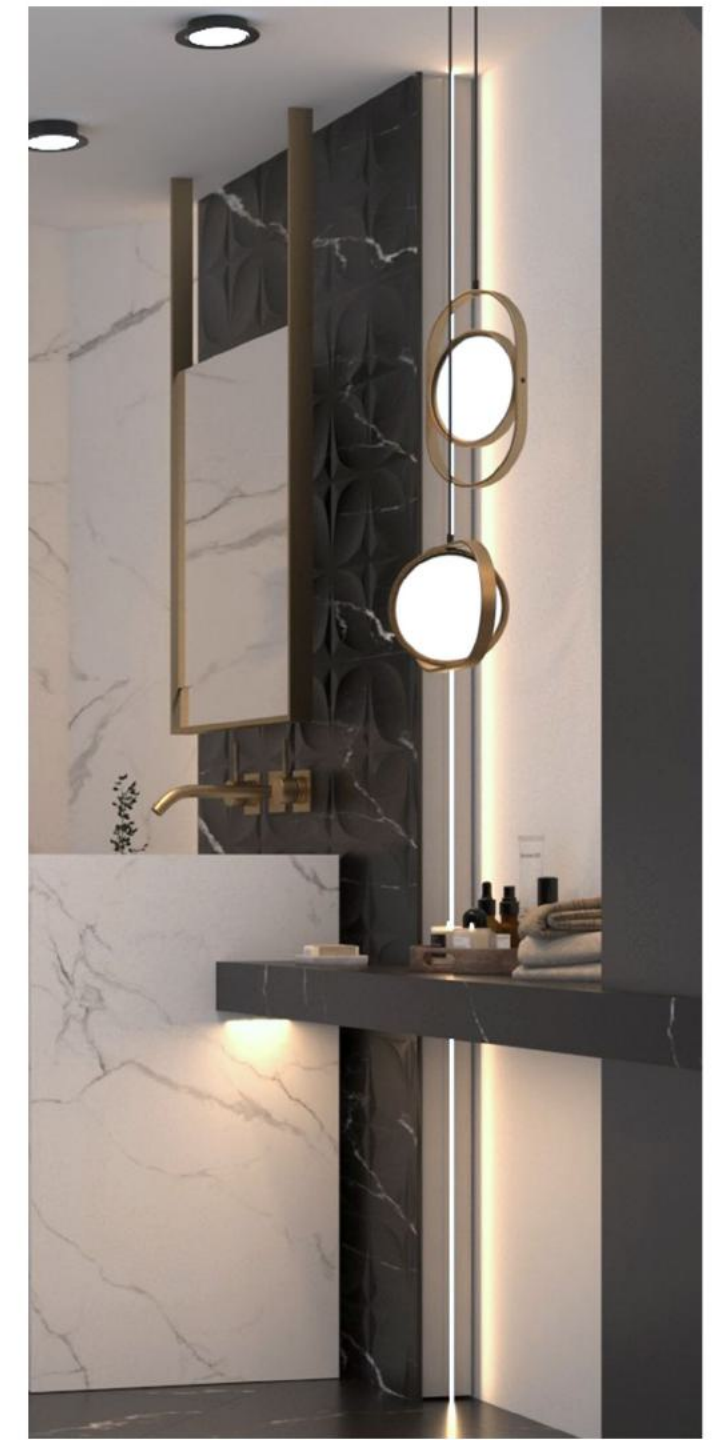

PROPOSE DESIGN
Parnian Slab - 120x240 Cm - Polished

FELICITY DARK GRAY
Parnian Slab - 120x240 Cm - Polished

RASHT
SHOWROOM

BATHROOM

TORONTO COLLECTION
Parnian Moon - 60x120 Cm - Matt

RASHT
SHOWROOM

Parnian

Love Sees
Not With Eyes
But
with The Soul...