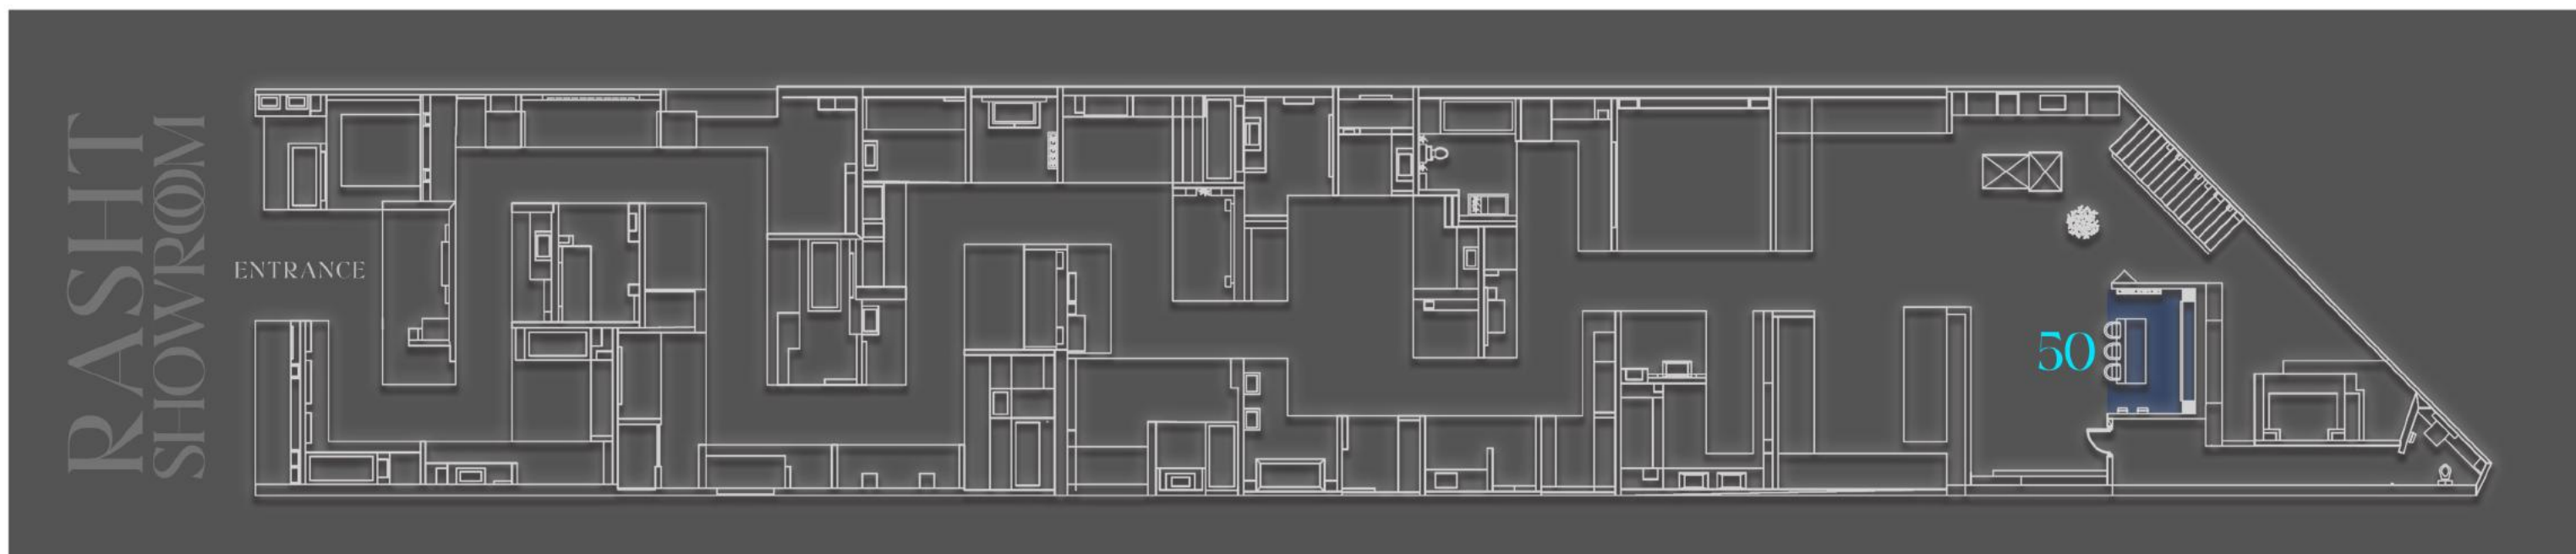

LIVE DECOR 50

GALAXY VERDE
Parnian Slab - 120x240 Cm - Polished

LIBERTY BONY
Parnian Slab - 120x240 Cm - Polished

FELICITY DARK GRAY
Parnian Slab - 120x240 Cm - Polished