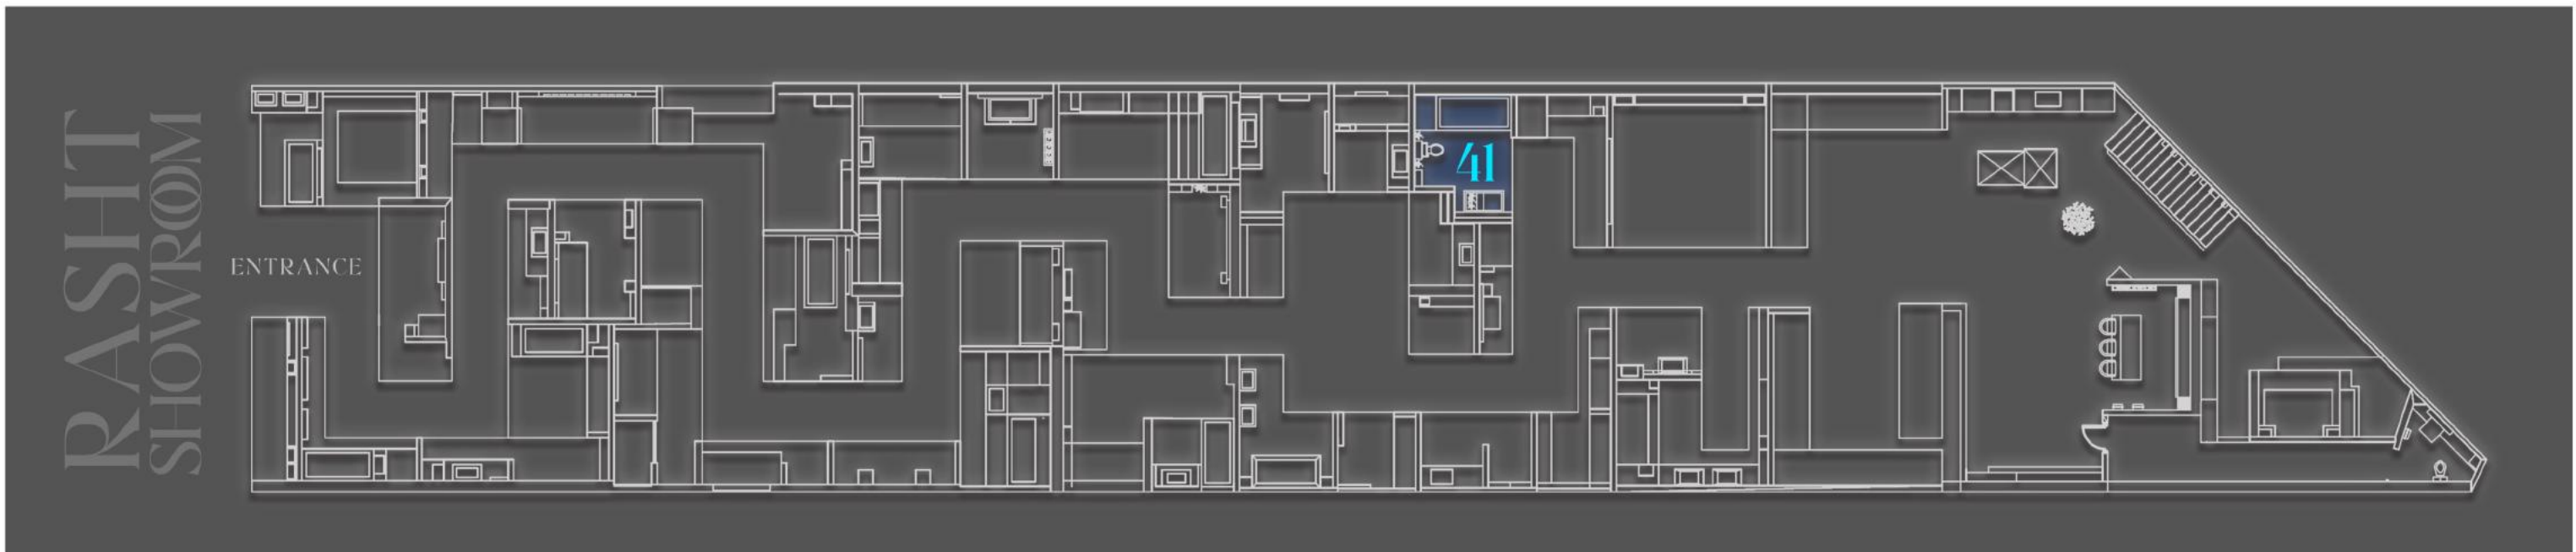

LIVE DECOR 41

LONDON COLLECTION
Parnian Moon - 60x120 Cm - Matt