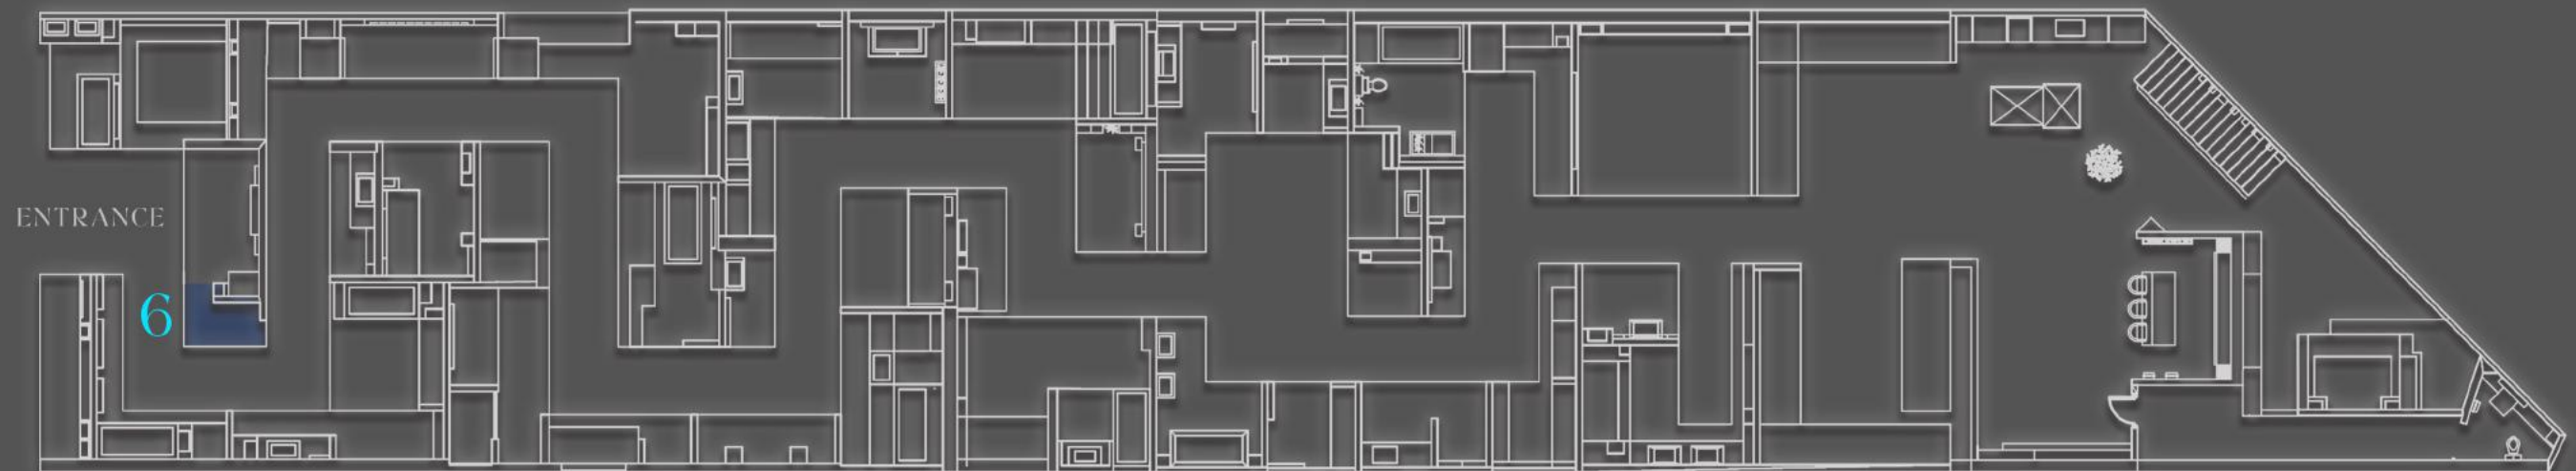

LIVE DECOR 6

**SHANGARI
BROWN**

Parnian Moon - 60x120 Cm - Matt

**FLORANCE
CREAM COLLECTION**

Parnian Moon - 60x120 Cm - Matt

RASHT
SHOWROOM