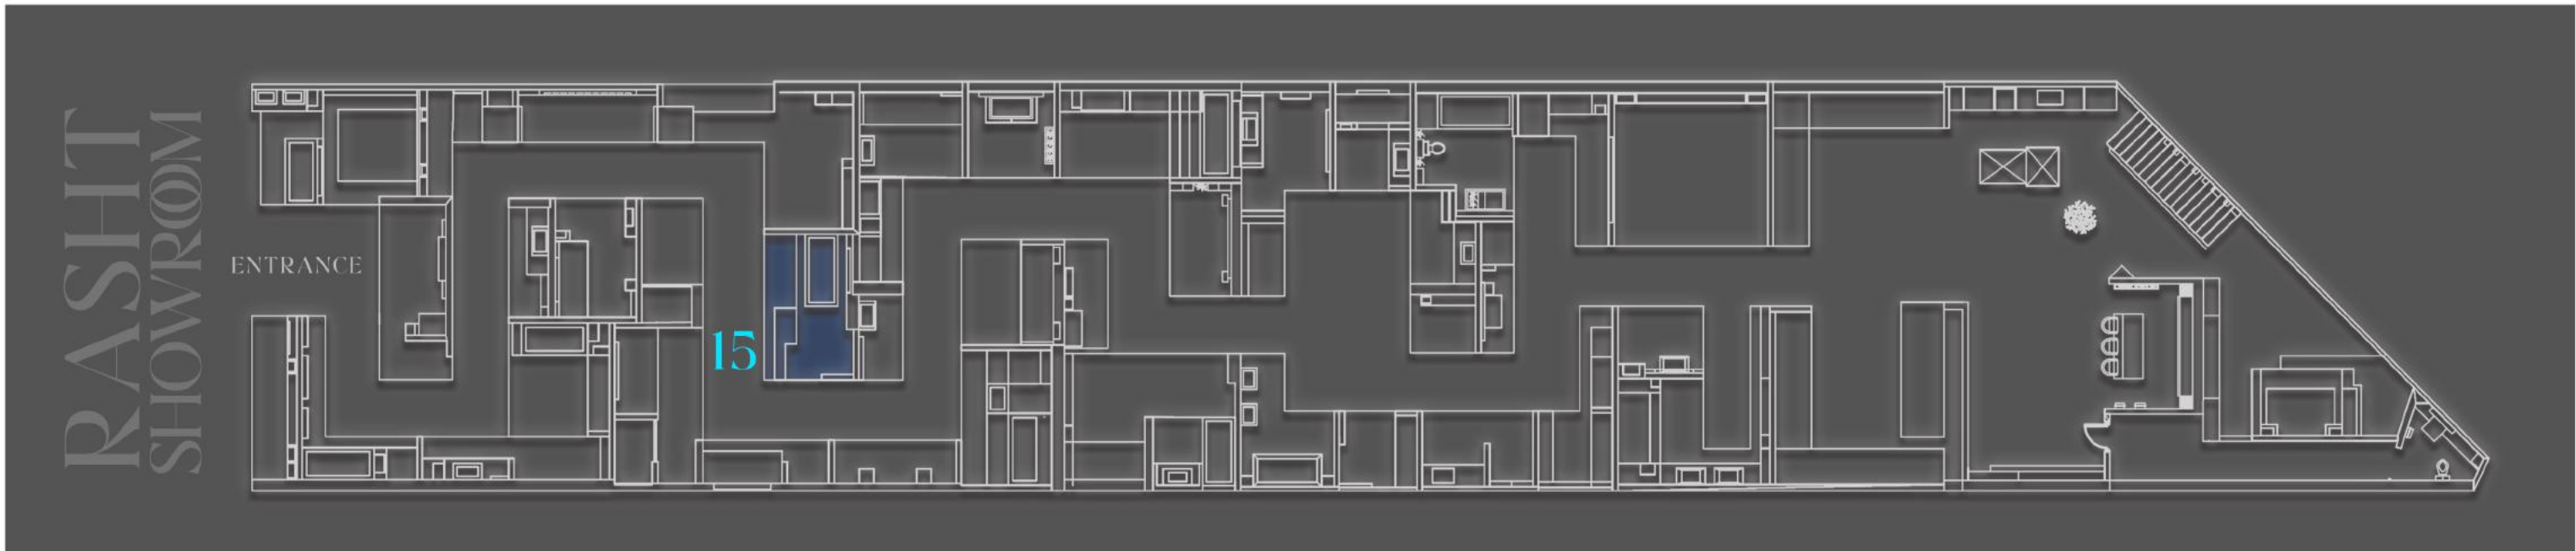

LIVE DECOR 15

MARMA DESIGN
Parnian Slab - 120x240 Cm - Polished

BALANCE BLUE
Parnian Slab - 120x240 Cm - Polished