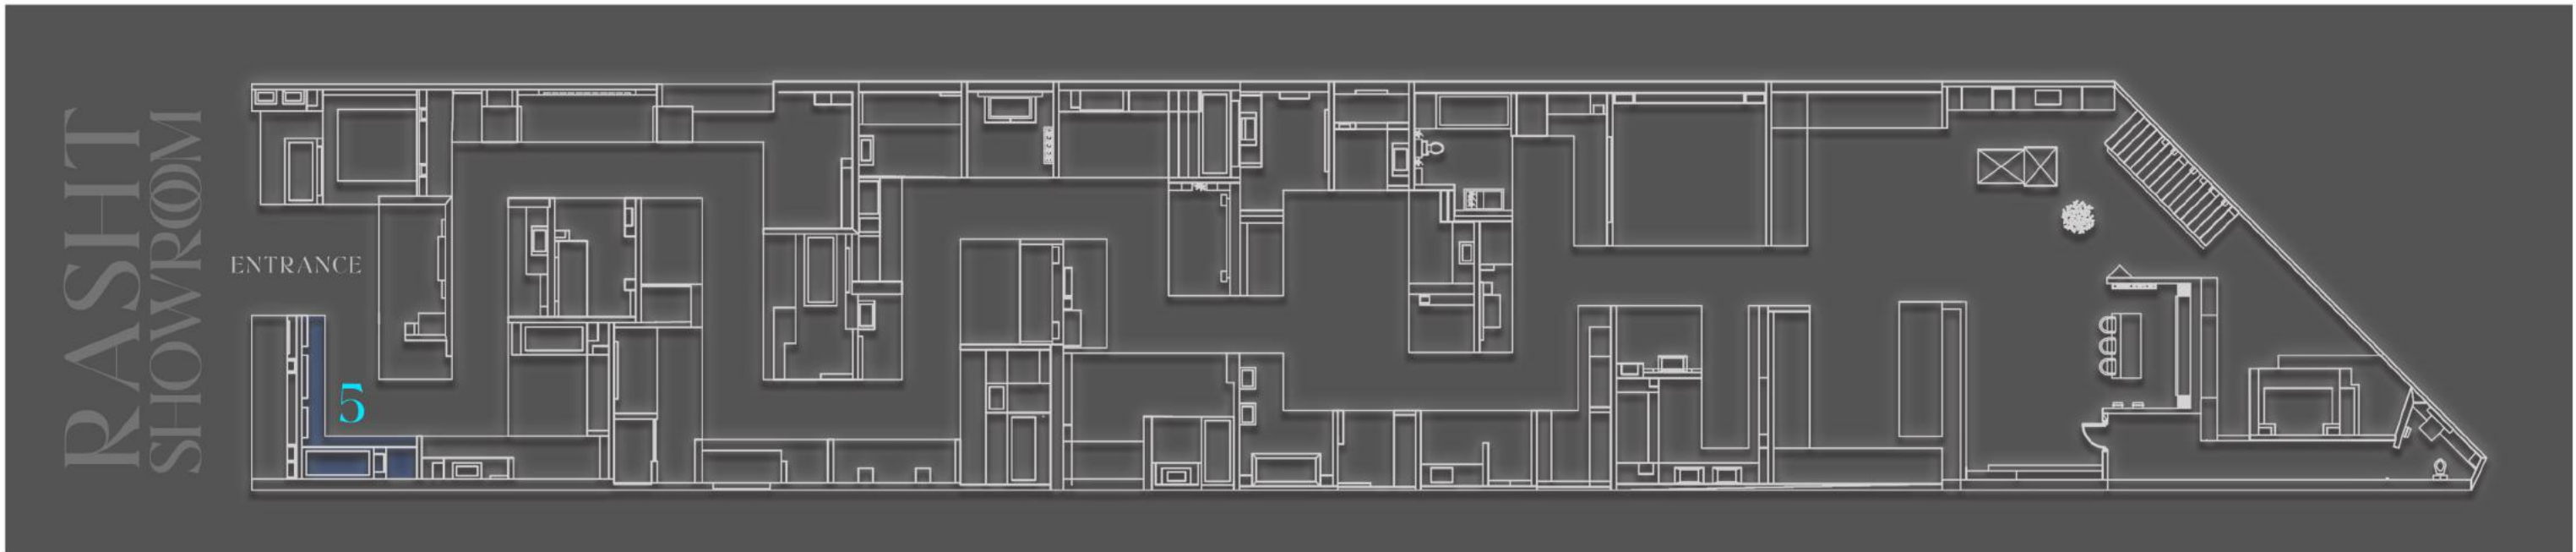

RASHT
SHOWROOM

RASHT SHOWROOM

Parnian Showroom in Rasht spans 650 square meters on the first floor and 120 square meters on the second floor of the complex. The aim of designing this showroom is to update the interior architecture of the decor and present a new collection of tiles and ceramics suitable for each decor. On the first floor, the design is exclusively focused on showcasing the best contemporary designs. In addition to wet areas (bathrooms and restrooms), other spaces such as bars, pantries, and living rooms have been designed and executed using tiles. A separate space design incorporating slabs with a green wall is one of the unique features of this showroom. The second floor is entirely dedicated to the direct presentation of tile and ceramics in various sizes. Utilizing panels combined with fancy volumes, an environment has been designed to display the tile in the best possible way. The goal of this design is to create an exceptional feeling in visitors and to optimize the use of all space for the presentation and display of products.

Parnian Slab - 120x240 Cm - Polished

RASHT
SHOWROOM

ENTRANCE

4

LIVE DECOR 5

**VESTIGAL
COLLECTION**

Parnian Slab - 120x240 Cm - Polished

**RASHT
SHOWROOM**