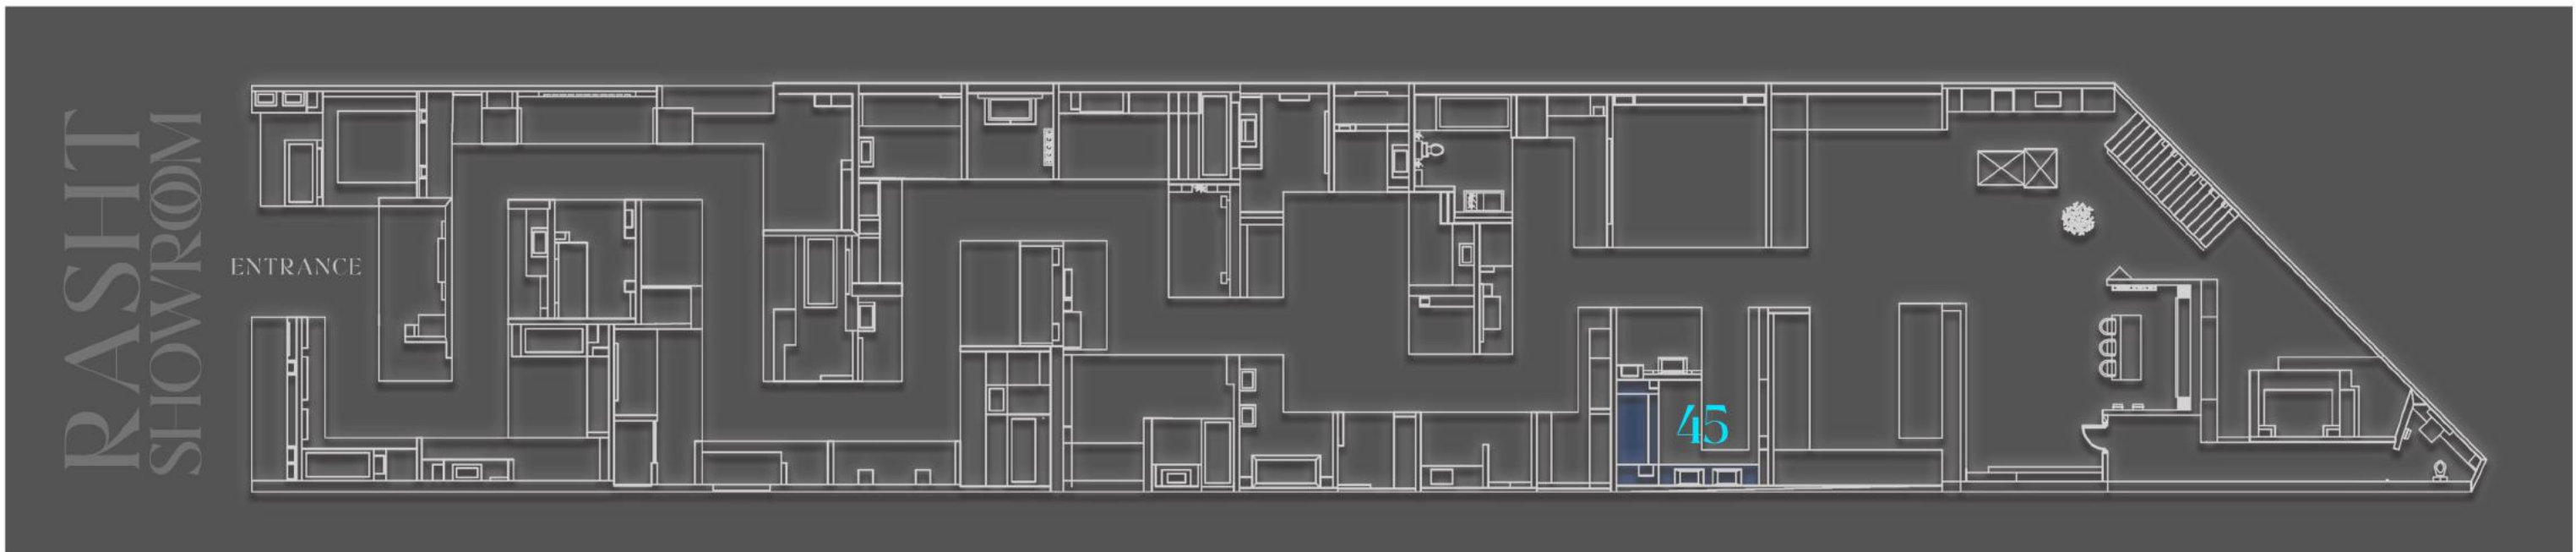

ENTRANCE

44

LIVE DECOR 45

AROBIC COLLECTION

Parnian Plus - 60x120 Cm - Polished

LIVE DECOR 50

GALAXY VERDE
Parnian Slab - 120x240 Cm - Polished

LIBERTY BONY
Parnian Slab - 120x240 Cm - Polished