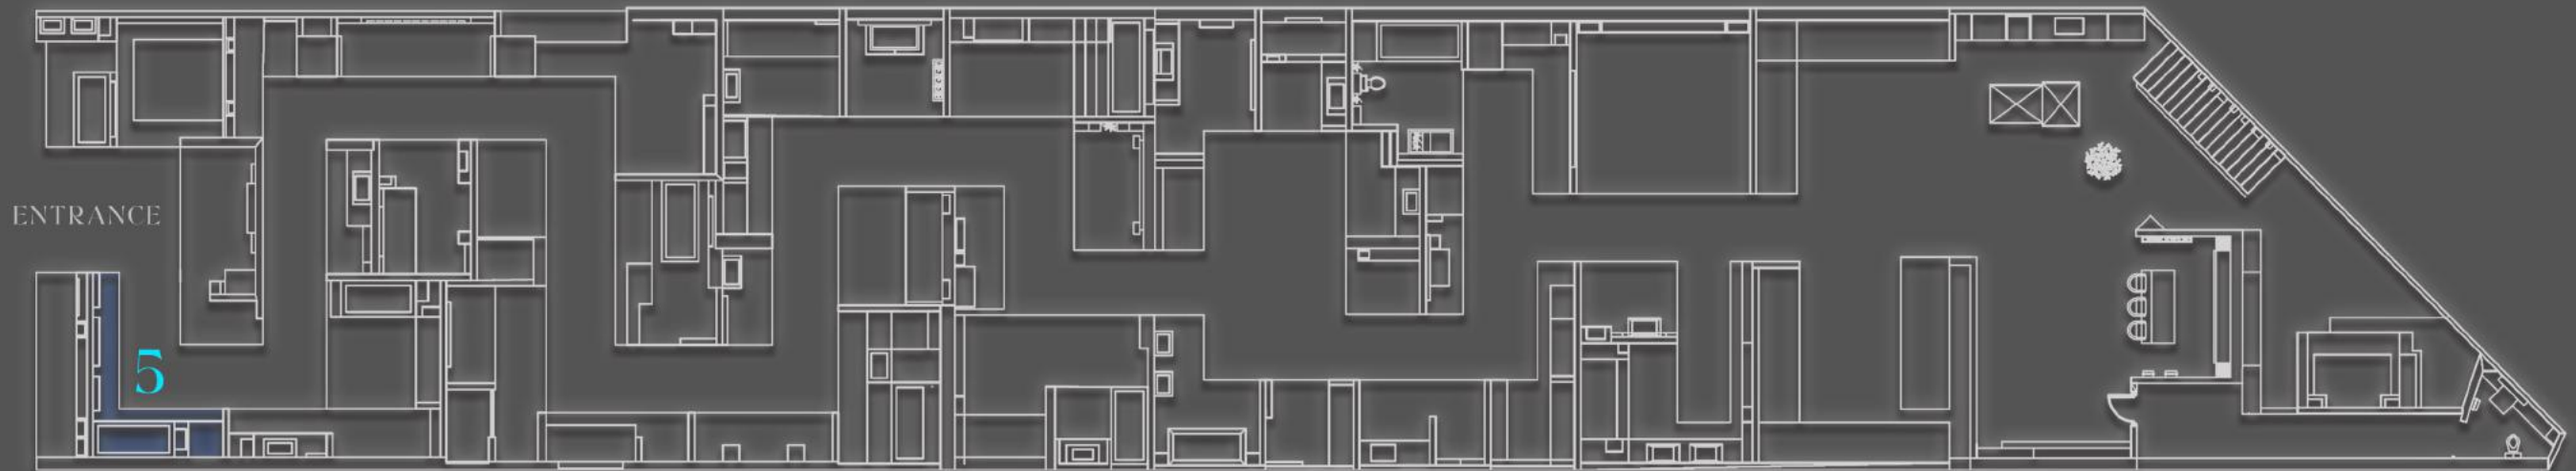

LIVE DECOR 5

**VESTIGAL
COLLECTION**

Parnian Slab - 120x240 Cm - Polished

RASHT
SHOWROOM