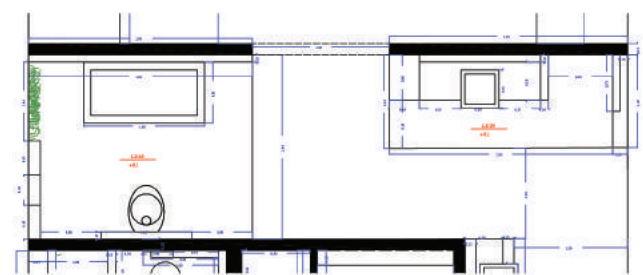

“
Meybod
Showroom Plan

Live Decor 28 & 29