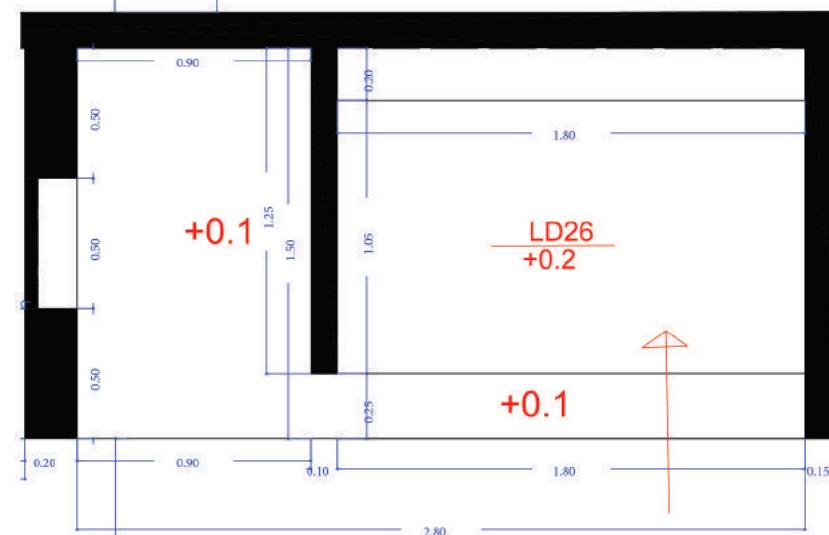

Live Decor 26