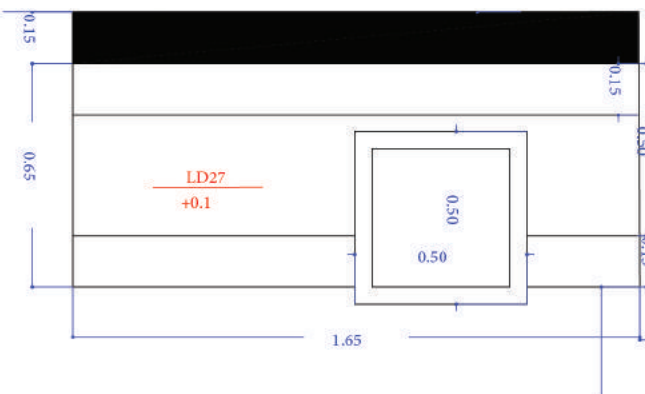

Live Decor27