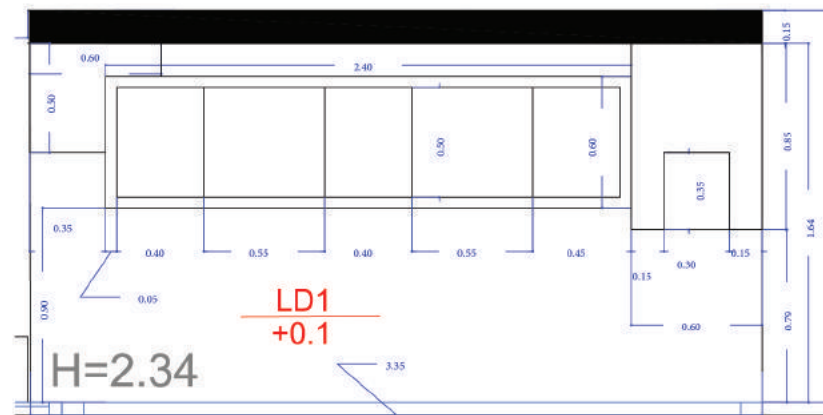

The showroom, along with 29 decorative displays, stands as a one-of-a-kind platform. The designs often feature large-format tiles, sized at 240 × 120 cm, with polished finishes measuring 160 × 80 cm. These precise and delicate choices not only enhance visual aesthetics but also offer an exceptional experience of practical and artistic tile craftsmanship.

01.

MEYBOD SHOWROOM

02.

IMAGES GALLERY

Meybod Plan Showroom

Live Decor1

Famous Gray Collection
Parnian Slab - 120x240 cm - Polished

Beauty & Quality Under the Spotlight