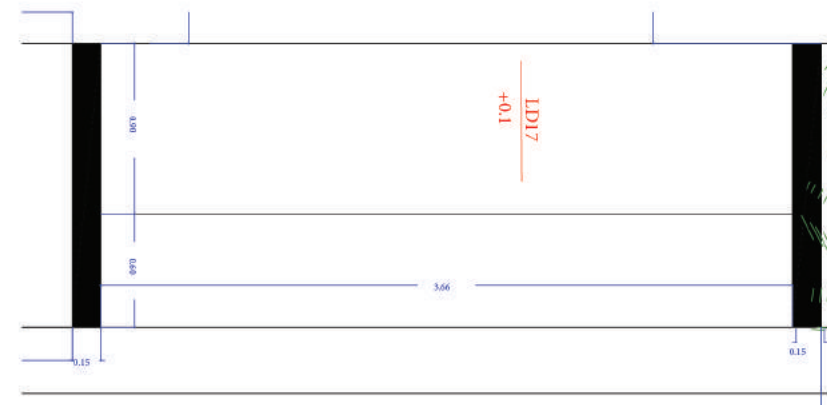

Live Decor 17

Transform
your living
space into
an art gallery

محیط زندگی خود را به یک گالری هنری تبدیل کنید

FAR DREAM COLLECTION

Parnian Slab - 120x240 Cm
Polished