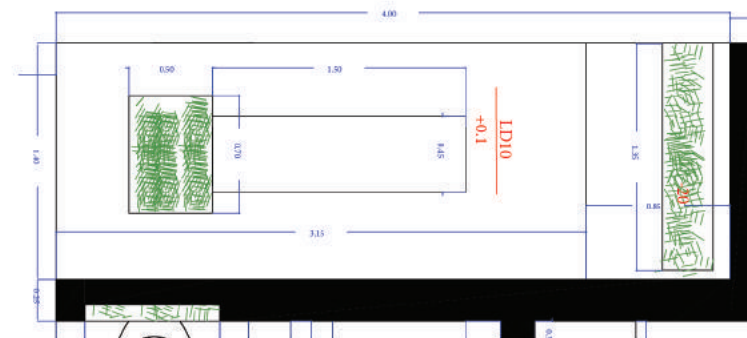

Live Decor 10