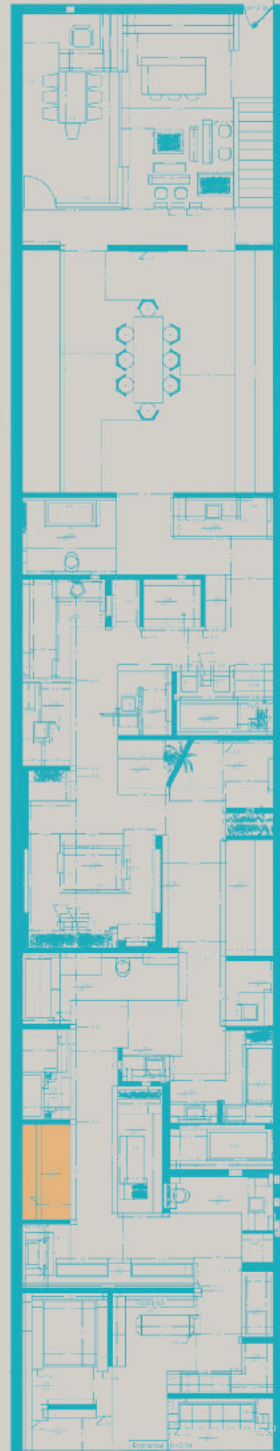

MEYBOD CATALOGUE

“
Parnian
MEYBOD
Showroom

Please scan the QR code
to view the website.

Table of
Content

01 Meybod Showroom

02 Images Gallery

03 Contact Us

The right page features a decorative 'Table of Contents' graphic. It consists of three diamond-shaped boxes arranged vertically, each containing a number (01, 02, 03). Lines extend from the right side of each diamond to the corresponding page title: 'Meybod Showroom' for 01, 'Images Gallery' for 02, and 'Contact Us' for 03. The top diamond contains the text 'Table of Content'.

The showroom, along with 29 decorative displays, stands as a one-of-a-kind platform. The designs often feature large-format tiles, sized at 240 × 120 cm, with polished finishes measuring 160 × 80 cm. These precise and delicate choices not only enhance visual aesthetics but also offer an exceptional experience of practical and artistic tile craftsmanship.

Live Decor 7

GOLD LAVA

Parnian Plus - 80x160 Cm - Polished

UMBRELLA

Parnian Plus - 80x160 Cm - Polished

Tale of Everlasting
Strength and
Grandeur

داستانی از استواری و شکوهی جاودان

Live Decor 9

RASEL COLLECTION
Parnian Plus - 60x120 Cm - Polished

MOMENT NEGRO
Parnian Slab - 120x240 Cm - Polished

Fresh Start And a New Beginning
for Extraordinary Days

آغازی تازه و شروعی دوباره برای روزهای فوق العاده