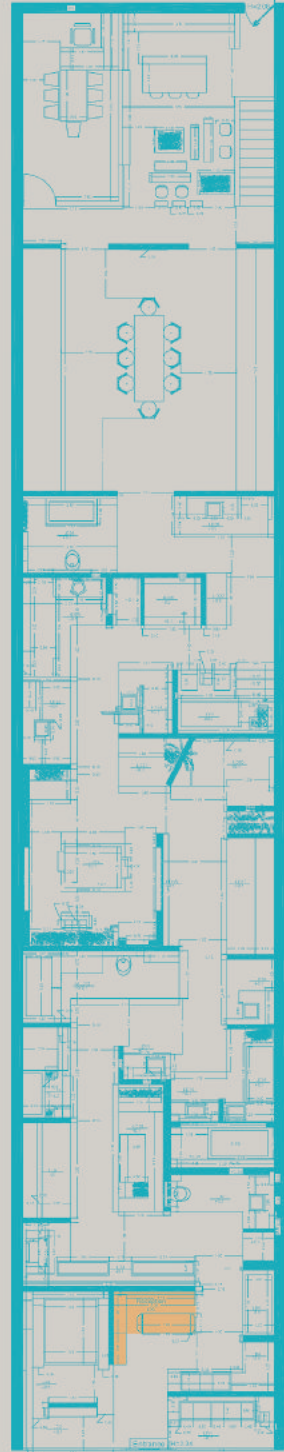

MEYBOD CATALOGUE

“
Parnian
MEYBOD
Showroom

Please scan the QR code
to view the website.

Table of
Content

01 Meybod Showroom

02 Images Gallery

03 Contact Us

The right page features a decorative 'Table of Contents' graphic. It consists of three diamond-shaped boxes arranged vertically, each containing a number (01, 02, 03). Lines extend from the right side of each diamond to the corresponding page title: 'Meybod Showroom' for 01, 'Images Gallery' for 02, and 'Contact Us' for 03. The top diamond contains the text 'Table of Content'.

The showroom, along with 29 decorative displays, stands as a one-of-a-kind platform. The designs often feature large-format tiles, sized at 240 × 120 cm, with polished finishes measuring 160 × 80 cm. These precise and delicate choices not only enhance visual aesthetics but also offer an exceptional experience of practical and artistic tile craftsmanship.

یک حس عمیق از زندگی لذت بخش که چشمانتان
شمارا محسوس می کند

CALINA

Parnian Plus - 80x160 Cm - Matt

VERNICE

Parnian Plus - 80x160 Cm - Matt

Live Decor 6

SKARLET
Parnian Plus - 80x160 Cm
Polished

WILO SKY
Parnian Plus - 80x160 Cm
Polished

Live Decor 7

GOLD LAVA

Parnian Plus - 80x160 Cm - Polished

UMBRELLA

Parnian Plus - 80x160 Cm - Polished

Tale of Everlasting
Strength and
Grandeur

داستانی از استواری و شکوهی جاودان

Live Decor 9