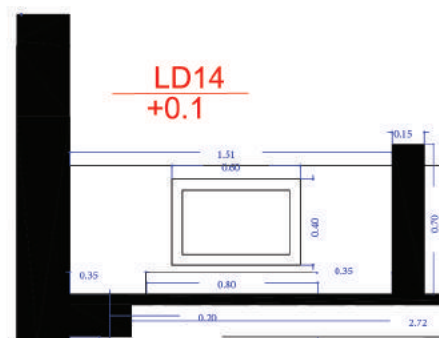

Live Decor 14

When design
combines
with experience

وقتی طراحی با تجربه ترکیب می شود

AROBIC COLLECTION
Parnian Plus - 60x120 Cm
Polished

Life will be surrounded by sheer magnificence, and in the embrace of natural beauty, you will experience tranquility. Parnian Tile will bring you an unparalleled gift from nature for your environment.

زندگی با شکوهی محض احاطه خواهد شد و در آغوش زیبایی طبیعی، آسودگی را تجربه خواهید کرد. کاشی پرنیان ارمغان بی نظیری از طبیعت برای محیط شما خواهد بود.