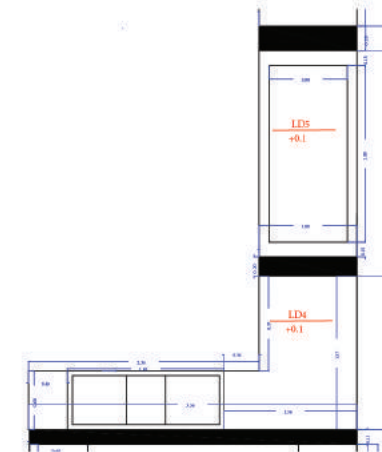

Parnian Plus - 80x160 Cm - Matt

Parnian Plus - 80x160 Cm - Matt