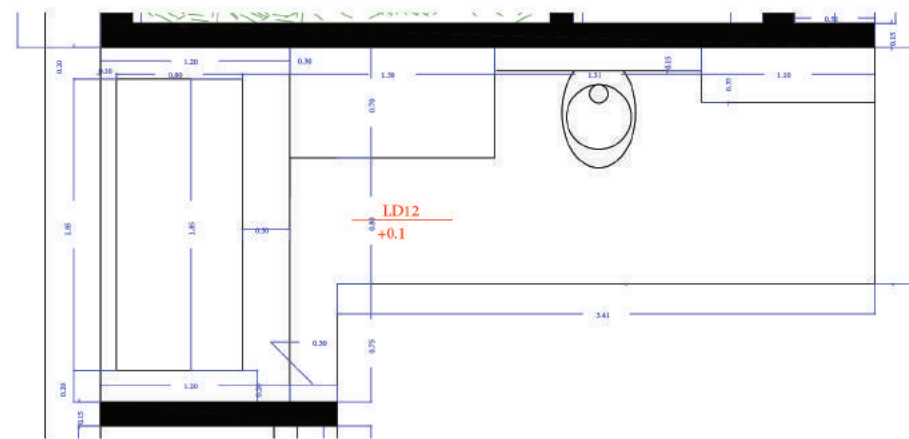

Live Decor 12