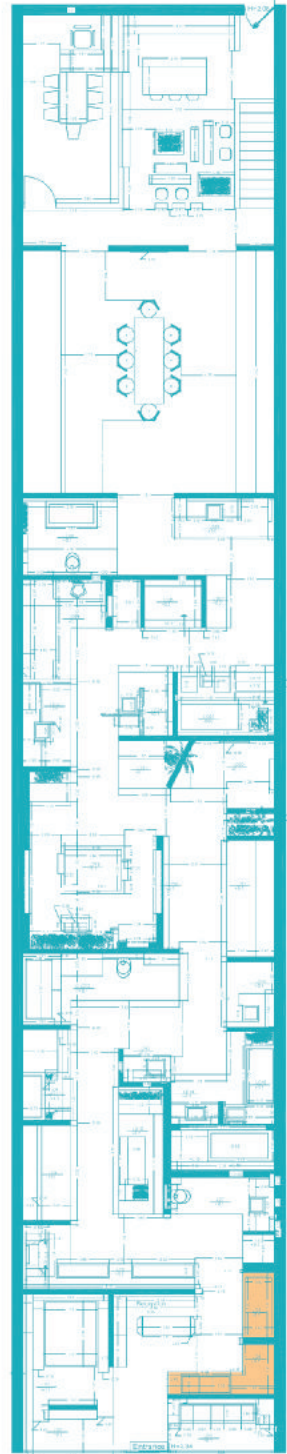

MEYBOD CATALOGUE

“
Parnian
MEYBOD
Showroom

Please scan the QR code
to view the website.

Table of
Content

01 Meybod Showroom

02 Images Gallery

03 Contact Us

The right page features a decorative 'Table of Contents' graphic. It consists of three diamond-shaped boxes arranged vertically, each containing a number (01, 02, 03). Lines extend from the right side of each diamond to the corresponding page title: 'Meybod Showroom' for 01, 'Images Gallery' for 02, and 'Contact Us' for 03. The top diamond contains the text 'Table of Content'.

The showroom, along with 29 decorative displays, stands as a one-of-a-kind platform. The designs often feature large-format tiles, sized at 240 × 120 cm, with polished finishes measuring 160 × 80 cm. These precise and delicate choices not only enhance visual aesthetics but also offer an exceptional experience of practical and artistic tile craftsmanship.

01.

MEYBOD SHOWROOM

02.

IMAGES GALLERY

Meybod Plan Showroom

Live Decor1

Famous Gray Collection
Parnian Slab - 120x240 cm - Polished

Beauty & Quality Under the Spotlight

Shangari BrownLine Rustic
ParnianMoon - 60x120cm - Matt

Felicity Dark Gray
ParnianSlab - 120x210 cm - Polished

Galaxy Azur
ParnianSlab - 120x210 cm - Polished

Live Decor 4 & 5

A deep sense
of life delight
your eyes