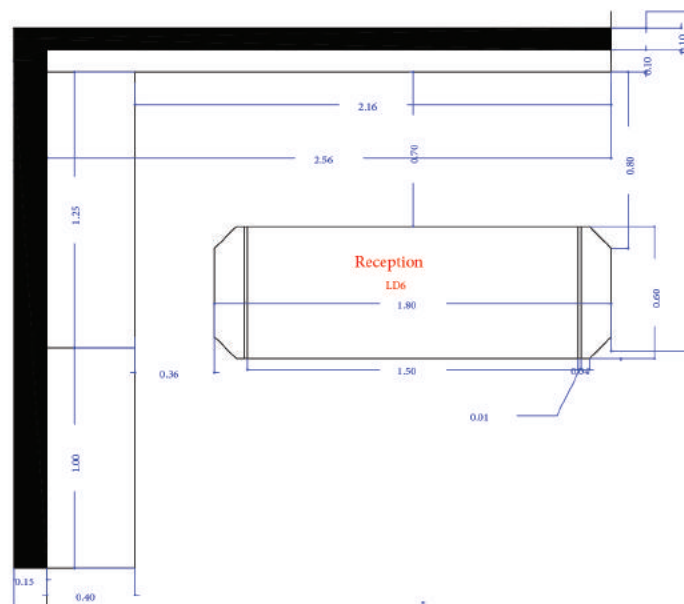

Live Decor 6