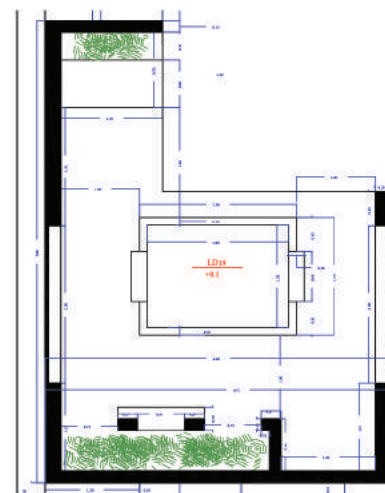

Live Decor 19

With Parnian's modern Designing, experience every moment of your day with innovative designs and cutting-edge technology. Our tiles not only bring beauty to your space but also elevate comfort and functionality to a new level."

با طراحی های مدرن پرنیان، هر لحظه از روز خود را با طراحی های خلاقانه و فناوری های نوین تجربه کنید. کاشی های ما نه تنها زیبایی را به فضای شما می آورند، بلکه راحتی و کارایی را به سطحی جدید ارتقا می دهند.