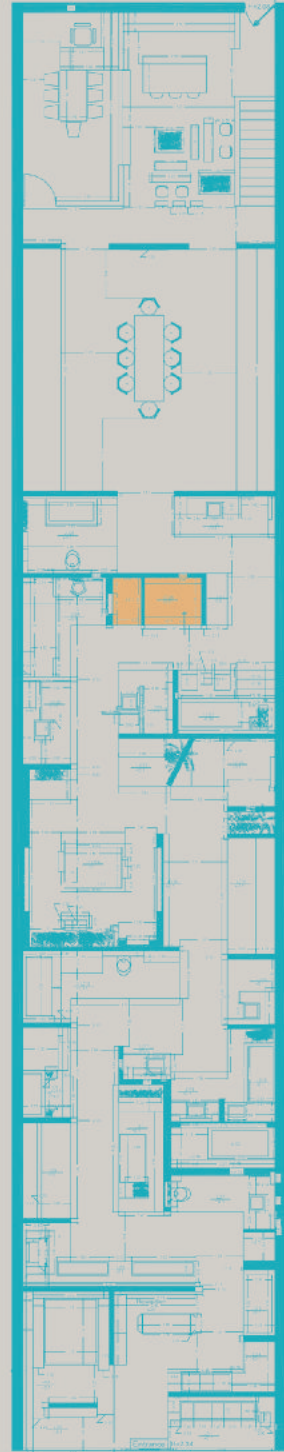

MEYBOD CATALOGUE

“
Parnian
MEYBOD
Showroom

Please scan the QR code
to view the website.

Table of
Content

01 Meybod Showroom

02 Images Gallery

03 Contact Us

The right page features a decorative 'Table of Contents' graphic. It consists of three diamond-shaped boxes arranged vertically, each containing a number (01, 02, 03). Lines extend from the right side of each diamond to the corresponding page title: 'Meybod Showroom' for 01, 'Images Gallery' for 02, and 'Contact Us' for 03. The top diamond contains the text 'Table of Content'.

PARADOX COLLECTION
Parnian Plus - 80x160 Cm - Polished

Live Decor 25

SIMFONI DESIGN
Parnian Plus - 60x120 Cm - Polished

GOLDEN BLACK DESIGN
Parnian Plus - 60x120 Cm - Polished

Live Decor 26

GLAMOUR DESIGN
Parnian Slab - 120x240 Cm
Polished

TARGET DESIGN
Parnian Slab - 120x240 Cm
Polished

Live Decor27

SWEET DESIGN
Parnian Slab - 120x240 Cm
Polished

ISLAND DESIGN
Parnian Slab - 120x240 Cm
Polished

FAMOUS LIGHT CREAM
Parnian Plus - 80x160 Cm
Polished