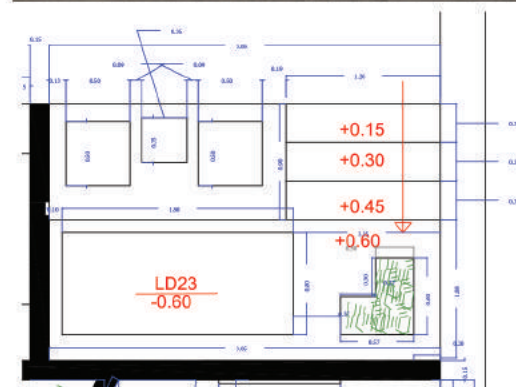

Live Decor23

Collection that fill
any space with
magnificence
& beauty

مجموعه هایی که هر فضا را باشکوه و زیبایی پر می کنند