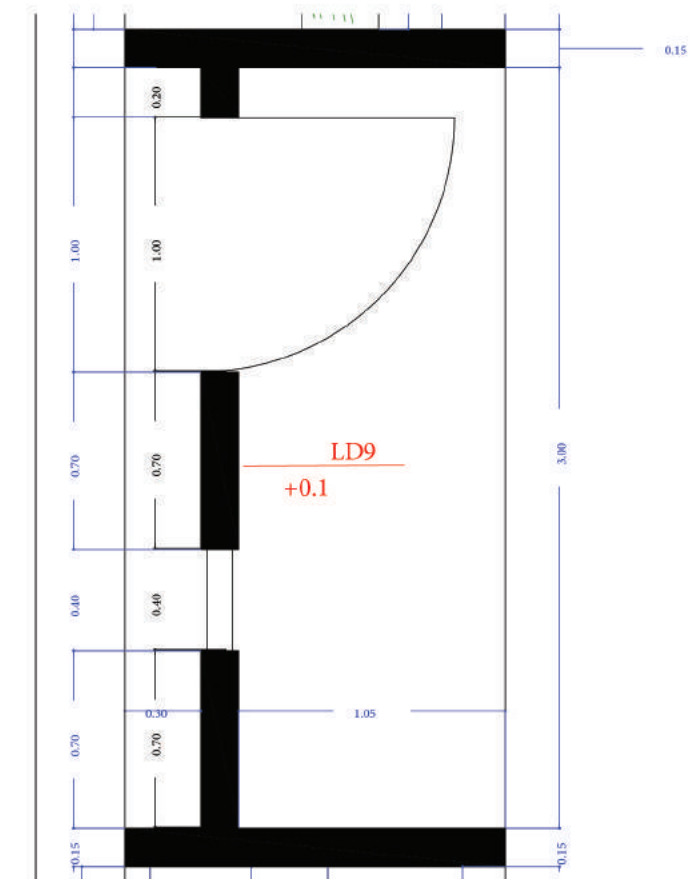

Live Decor 9

RASEL COLLECTION
Parnian Plus - 60x120 Cm - Polished

Fresh Start And a New Beginning
for Extraordinary Days

آغازی تازه و شروعی دوباره برای روزهای فوق العاده