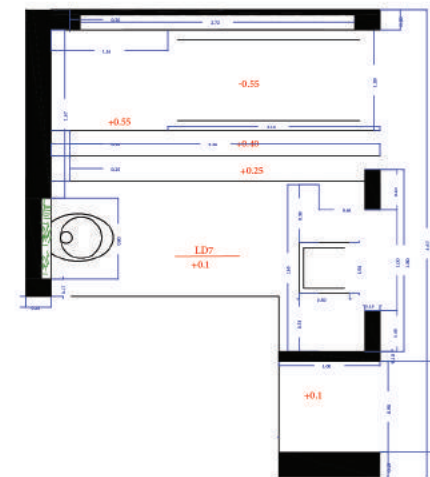

Parnian Plus - 80x160 Cm - Polished

Parnian Plus - 80x160 Cm - Polished