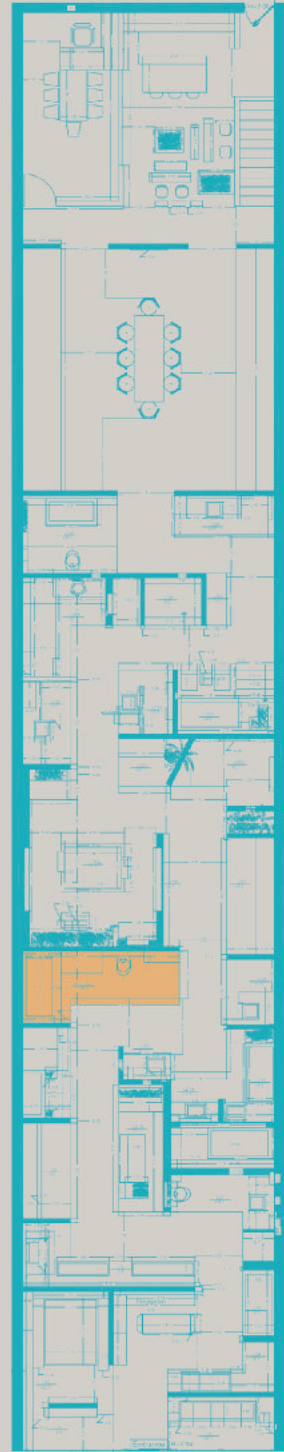

Live Decor 12