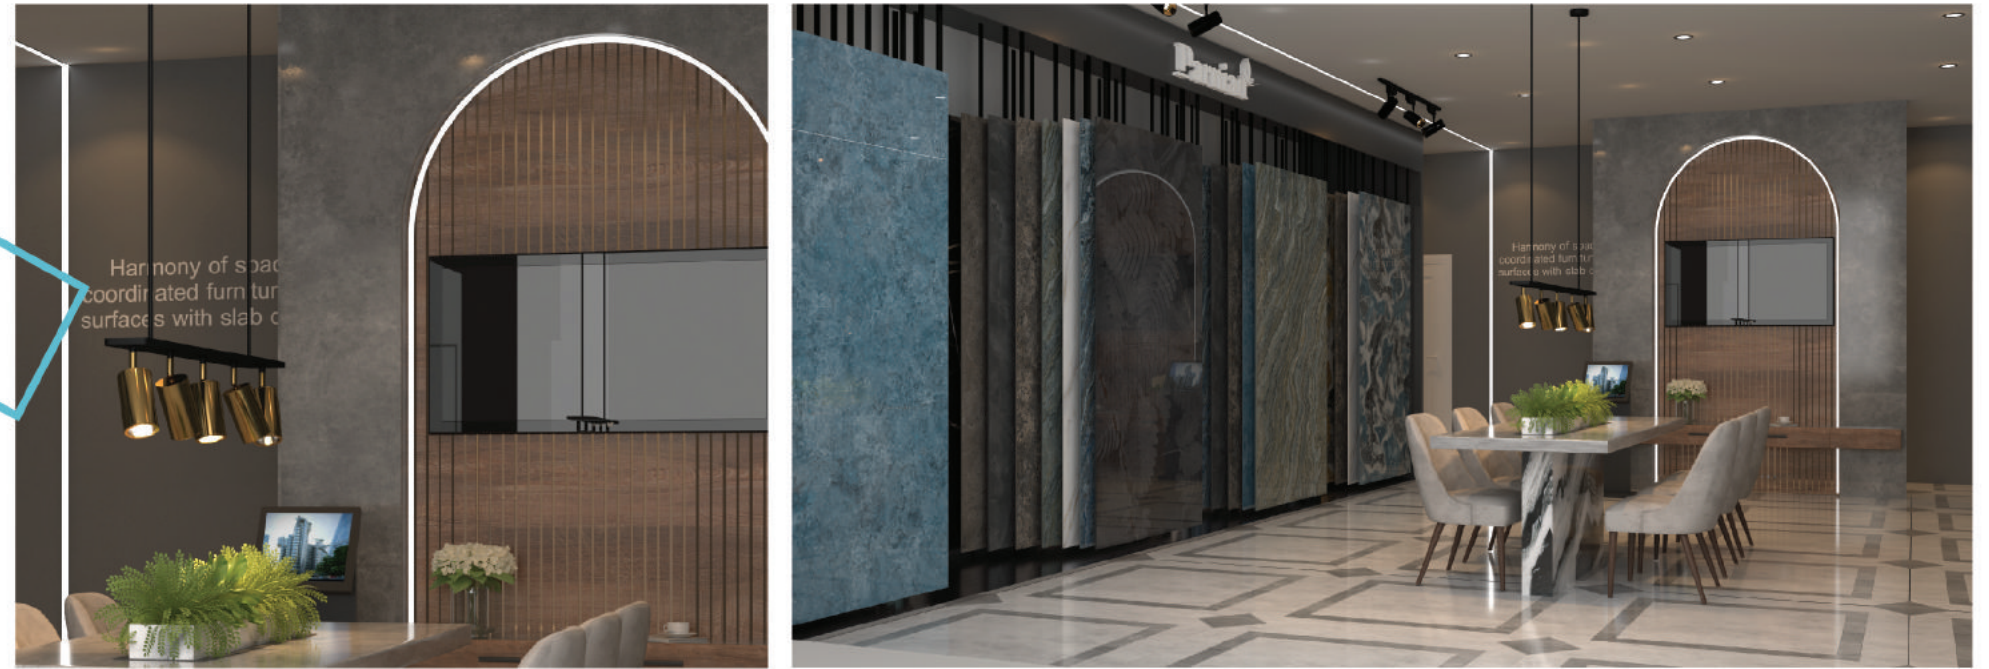

“
Meybod
Showroom Plan

Panel