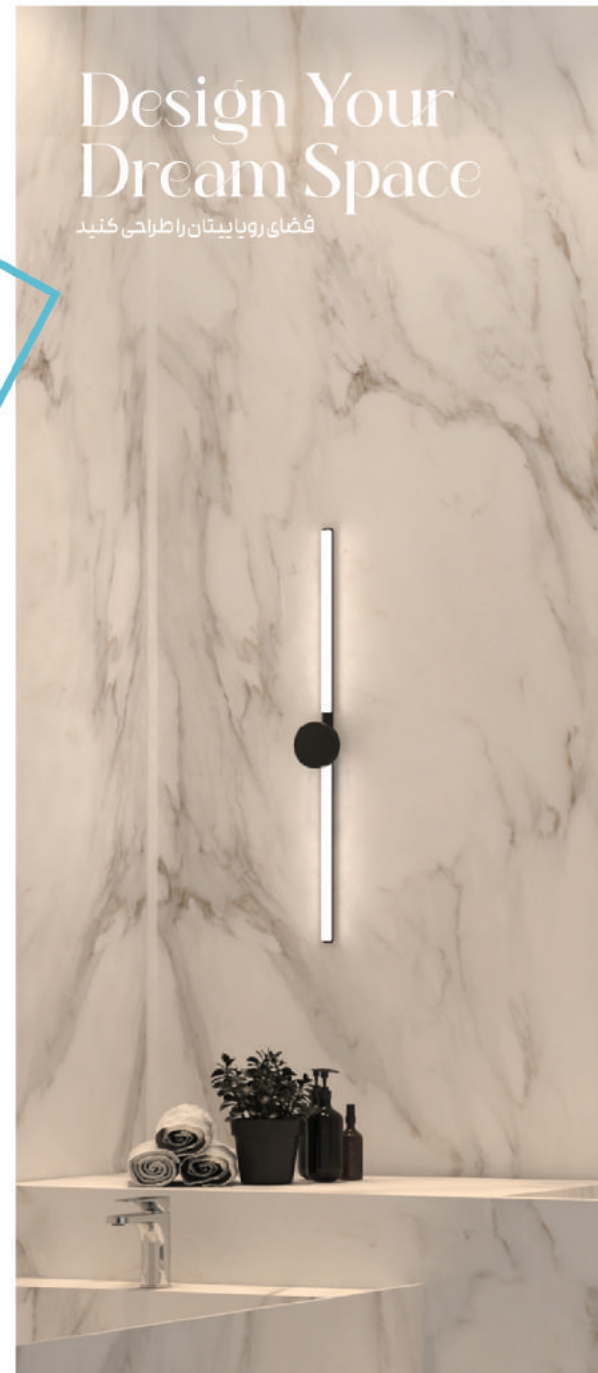

Live Decor 15

Design Your
Dream Space

فضای رویاییتان را طراحی کنید

BALLTIC DESIGN
Parnian Slab - 120x240 Cm
Polished

Parnian Tile has ushered in a new era in ceramic tile production, aiming to produce high-quality and beautiful products that cater to the diverse lifestyles of its customers. It endeavors to bring their dreams to life by creating special and beautiful environments.

کاشی پرنیان، فصل جدید در تولید کاشی های سرامیکی رقم زده است تا با بهره گیری از سبک زندگی متفاوت مشتریان، محصولات با کیفیت و زیبا تولید نماید و رویاهای آن ها را در ساختن محیط های خاص و زیبا، جامه عمل بپوشاند.