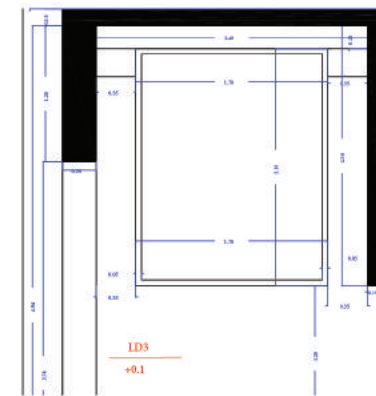

Live Decor 3

Bedrooms to Dream about

اتاق خواب ها، فضایی برای رویا پردازی