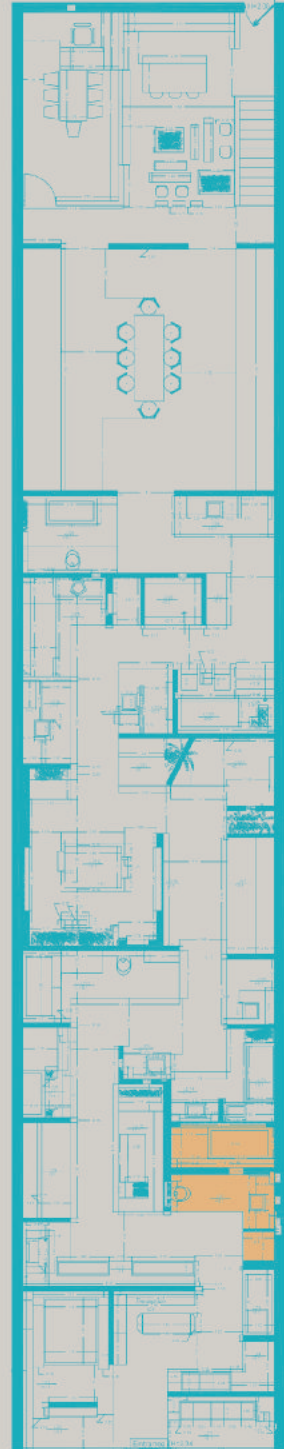

MEYBOD CATALOGUE

“
Parnian
MEYBOD
Showroom

Please scan the QR code
to view the website.

Table of
Content

01 Meybod Showroom

02 Images Gallery

03 Contact Us

The right page features a decorative 'Table of Contents' graphic. It consists of three diamond-shaped boxes arranged vertically, each containing a number (01, 02, 03). Lines extend from the right side of each diamond to the corresponding page title: 'Meybod Showroom' for 01, 'Images Gallery' for 02, and 'Contact Us' for 03. The top diamond contains the text 'Table of Content'.

The showroom, along with 29 decorative displays, stands as a one-of-a-kind platform. The designs often feature large-format tiles, sized at 240 × 120 cm, with polished finishes measuring 160 × 80 cm. These precise and delicate choices not only enhance visual aesthetics but also offer an exceptional experience of practical and artistic tile craftsmanship.

یک حس عمیق از زندگی لذت بخش که چشمانتان
شمارا محسوس می کند

CALINA

Parnian Plus - 80x160 Cm - Matt

VERNICE

Parnian Plus - 80x160 Cm - Matt

Live Decor 6

SKARLET
Parnian Plus - 80x160 Cm
Polished

WILO SKY
Parnian Plus - 80x160 Cm
Polished

Live Decor 7

GOLD LAVA

Parnian Plus - 80x160 Cm - Polished

UMBRELLA

Parnian Plus - 80x160 Cm - Polished

Tale of Everlasting
Strength and
Grandeur

داستانی از استواری و شکوهی جاودان

Live Decor 9