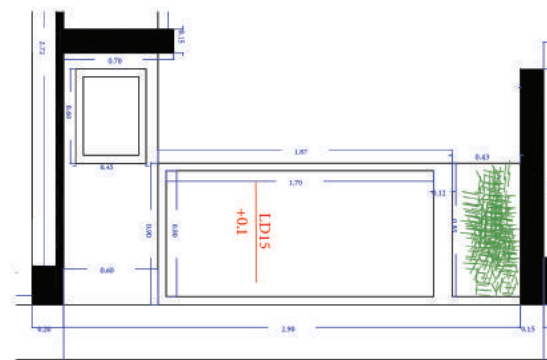

Live Decor 15

Design Your
Dream Space

فضای رویاییتان را طراحی کنید

BALLTIC DESIGN
Parnian Slab - 120x240 Cm
Polished

Parnian Tile has ushered in a new era in ceramic tile production, aiming to produce high-quality and beautiful products that cater to the diverse lifestyles of its customers. It endeavors to bring their dreams to life by creating special and beautiful environments.

کاشی پرنیان، فصل جدید در تولید کاشی های سرامیکی رقم زده است تا با بهره گیری از سبک زندگی متفاوت مشتریان، محصولات با کیفیت و زیبا تولید نماید و رویاهای آن ها را در ساختن محیط های خاص و زیبا، جامه عمل بپوشاند.