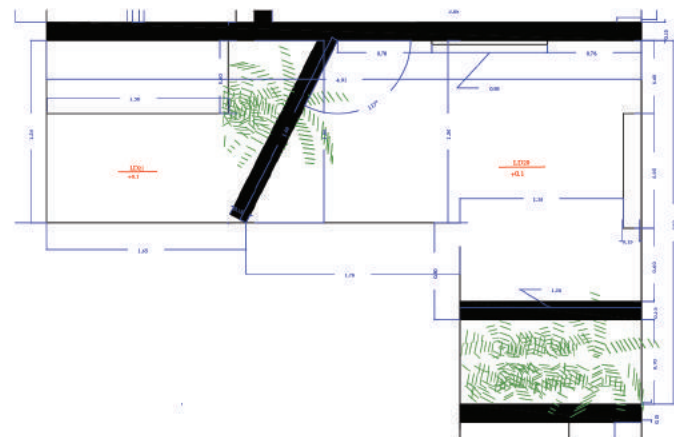

Live Decor 20 & 21