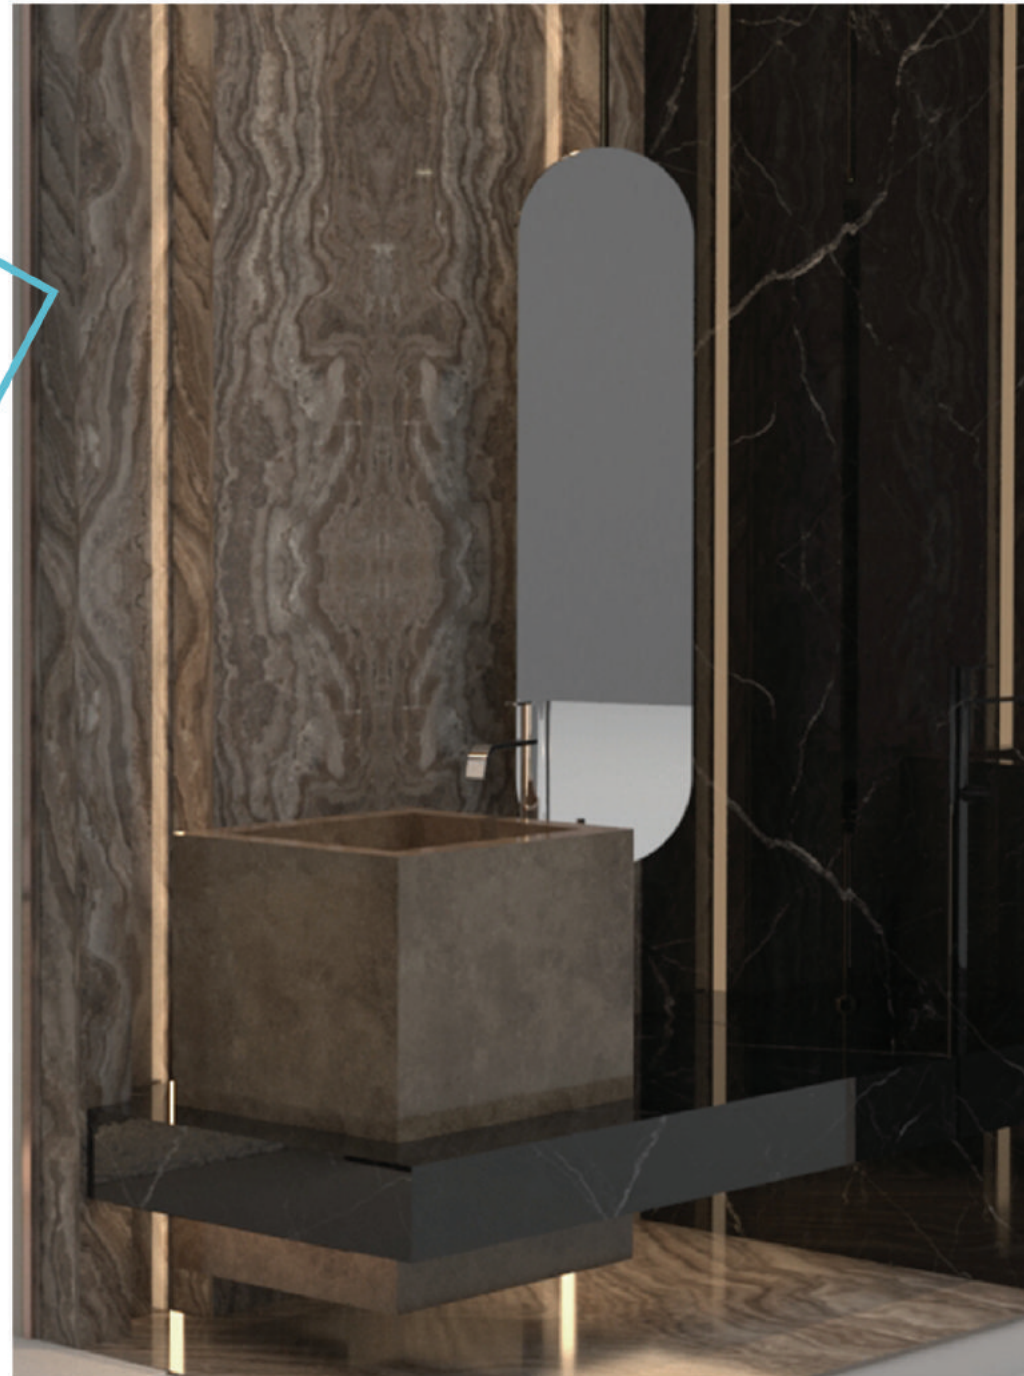

FELICITY DARK GRAY
Parnian Slab - 120x240 Cm
Polished

Live Decor 12

VERNICE COLLECTION
Parnian Plus - 80x160 Cm
Polished

VILSMIT COLLECTION
Parnian Plus - 80x160 Cm
Polished

Live Decor 13

FAMOUS BROWN
Parnian Slab - 120x240 Cm
Polished