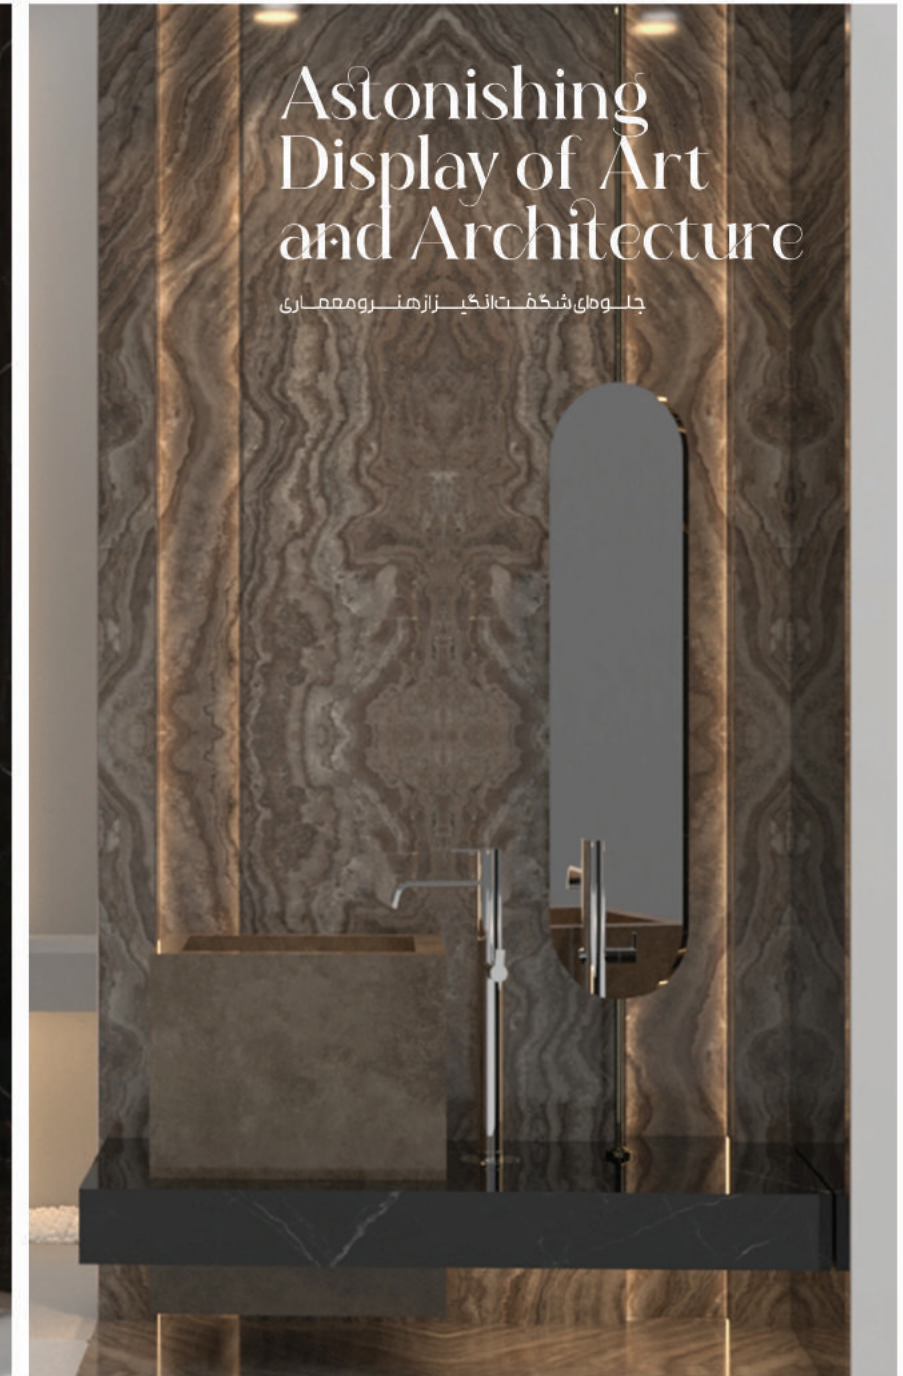

Live Decor 13