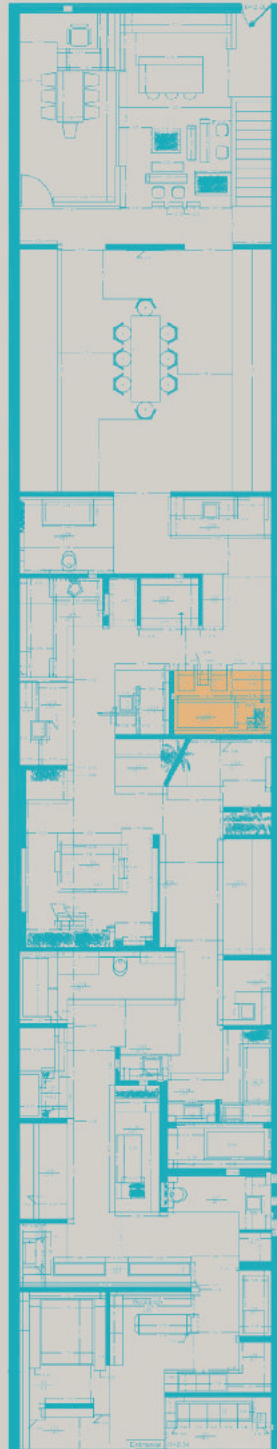

Live Decor23

Collection that fill
any space with
magnificence
& beauty

مجموعه هایی که هر فضا را باشکوه و زیبایی پر می کنند