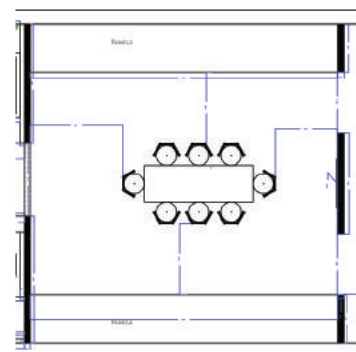

“
Meybod
Showroom Plan

Panel

FANOUS LIGHT CREAM
Parnian Plus - 80x160 Cm
Polished