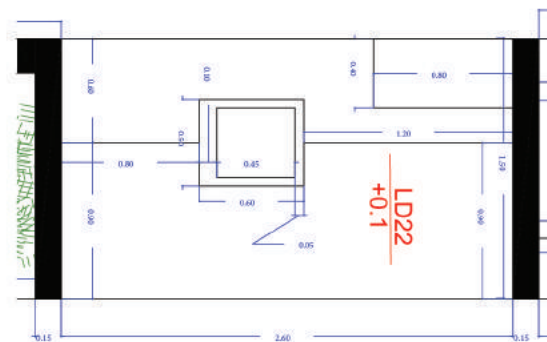

Live Decor22

Where
Imagination
Meets Your
Space

جایی که تخیل با فضای شما ملاقات می کند

With their play of light and shadow, they impart a sense of tranquility and serenity to the environment. Every breath we take alongside them offers a deep and unparalleled pleasure.

نور و سایه های محیط ما، احساسات دلنشین و آرامش به ما می دهند. هر نفسی که در کنار آن ها می کشیم، لذتی عمیق و بی نظیر را تجربه می کنیم.