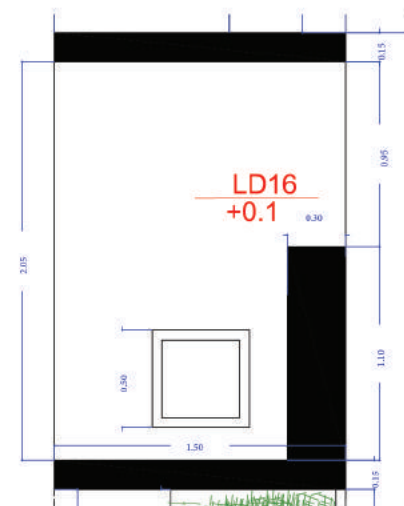

Live Decor 16

MARVEL COLLECTION
Parnian Plus - 60x120 Cm
Polished

Elegance designs creates a pleasant and soothing environment, turning everyday life into a delightful experience. Each space, with the right design, not only brings beauty but also becomes inspiring and calming."

طراحی های خاص محیطی دلپذیر و آرامش بخش ایجاد می کند که زندگی روزمره را به تجربه ای لذت بخش تبدیل می کند. هر فضا با طراحی صحیح، نه تنها زیبایی را به ارمغان می آورد بلکه الهام بخش و آرامش دهنده نیز می شود