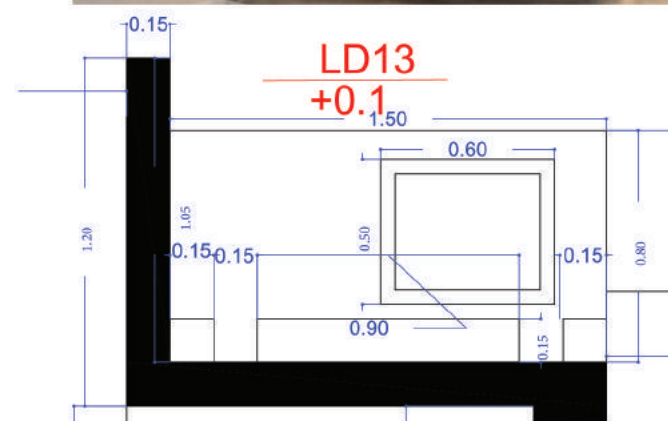

Live Decor 13