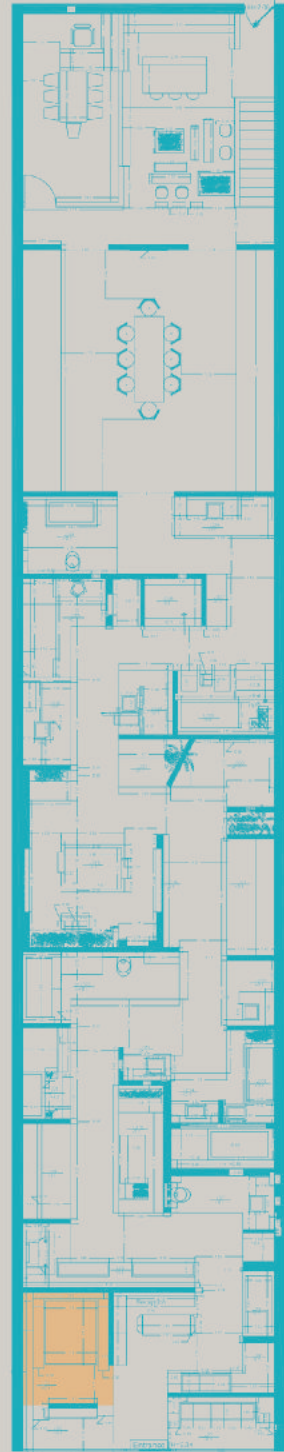

MEYBOD CATALOGUE

“
Parnian
MEYBOD
Showroom

Please scan the QR code
to view the website.

Table of
Content

01 Meybod Showroom

02 Images Gallery

03 Contact Us

The right page features a decorative 'Table of Contents' graphic. It consists of three diamond-shaped boxes arranged vertically, each containing a number (01, 02, 03). Lines extend from the right side of each diamond to the corresponding page title: 'Meybod Showroom' for 01, 'Images Gallery' for 02, and 'Contact Us' for 03. The top diamond contains the text 'Table of Content'.

The showroom, along with 29 decorative displays, stands as a one-of-a-kind platform. The designs often feature large-format tiles, sized at 240 × 120 cm, with polished finishes measuring 160 × 80 cm. These precise and delicate choices not only enhance visual aesthetics but also offer an exceptional experience of practical and artistic tile craftsmanship.

01.

MEYBOD SHOWROOM

02.

IMAGES GALLERY

Meybod Plan Showroom

Live Decor1

Famous Gray Collection
Parnian Slab - 120x240 cm - Polished

Beauty & Quality Under the Spotlight

زیبایی و کیفیت در یک نگاه

Famous DARK CREAM
Parnian Plus - 80x160 Cm - Matt

Famous BLUE
Parnian Plus - 80x160 Cm - Matt

Live Decor 2

Live Decor 3

Bedrooms to Dream about

اتاق خواب ها، فضایی برای رویا پردازی