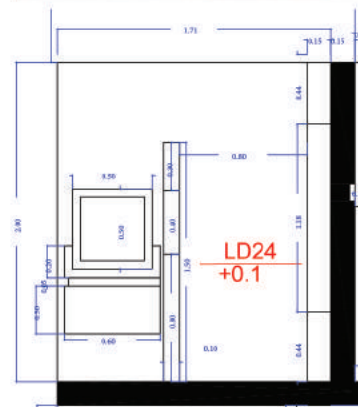

Live Decor 24

Enduring
experience
of infinite
splendor

تجربه ای ماندگار، از شکوهی بی پایان