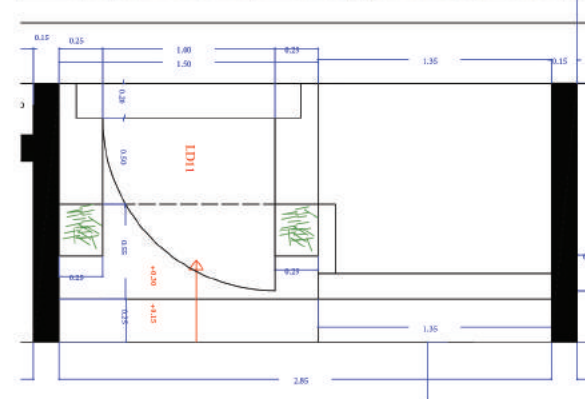

Live Decor II