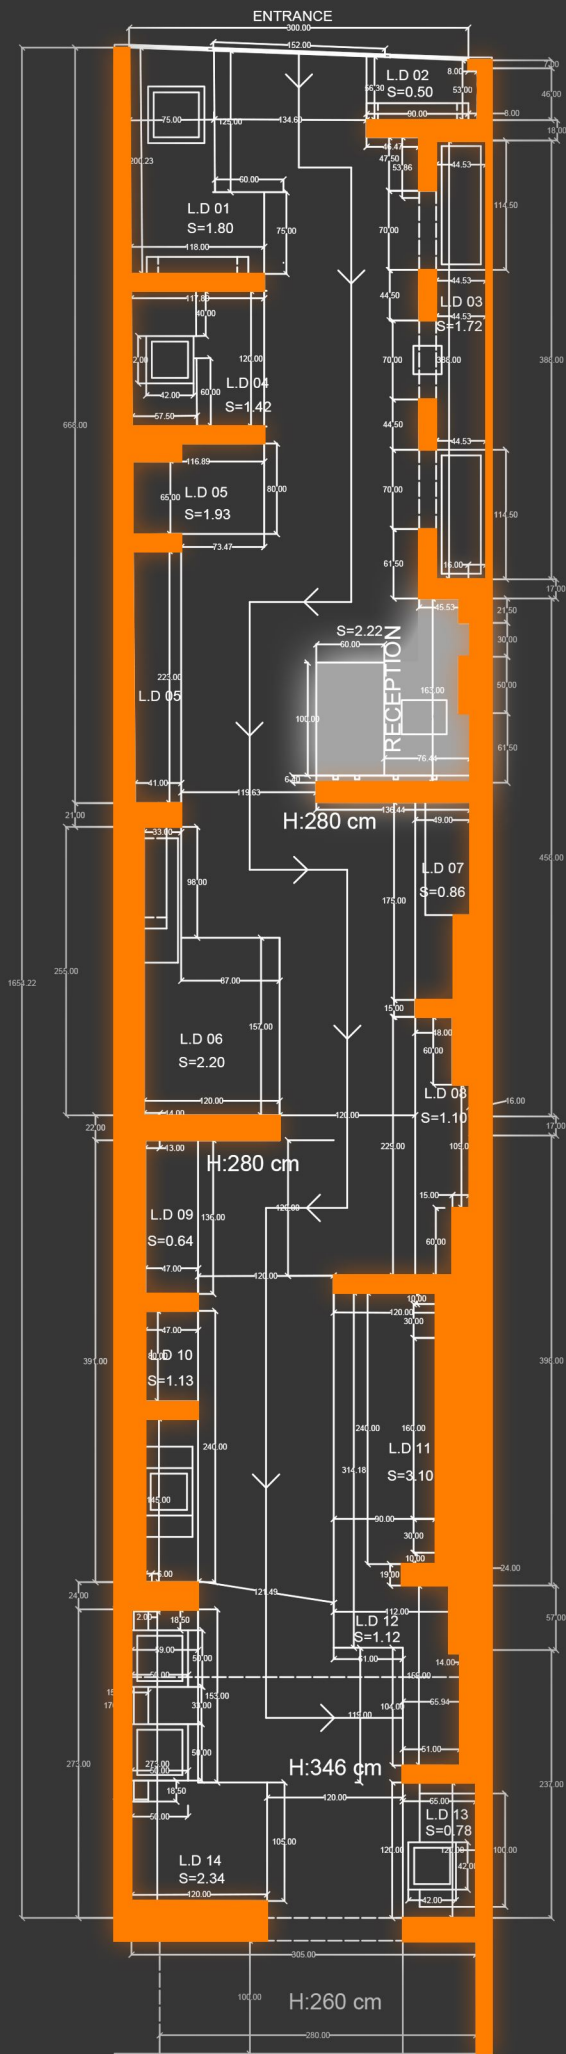

LIVE DECOR 02

FAR DREAM LIGHT GRAY
120x240 Cm - Parnian Slab - Polished

FAR DREAM DECOR GRAY
120x240 Cm - Parnian Slab - Polished

FAR DREAM DARK GRAY
120x240 Cm - Parnian Slab - Polished

LIVE DECOR 03

FAMOUS BLUE
120x240 Cm - Parnian Slab - Polished

FAMOUS DARK CREAM
120x240 Cm - Parnian Slab - Polished

FAMOUS LIGHT CREAM
120x240 Cm - Parnian Slab - Polished

LIVE DECOR 04

MARMA DESIGN
120x240 Cm - Parnian Slab - Polished

VILSMIT DESIGN
120x240 Cm - Parnian Slab - Polished

LIVE DECOR 05

KING BLUE
120x240 Cm - Parnian Slab - Polished

KING BROWN
120x240 Cm - Parnian Slab - Polished

RECEPTION

SHANGARI CREAM
60x120 Cm - Parnian Moon - Matt

CALINA COLLECTION
80x160 Cm - Parnian Plus - Matt

SHANGARI BROWN LINE RUSTIC
60x120 Cm - Parnian Moon - Matt

LIVE DECOR 06

SMILE GRAY
120x240 Cm - Parnian Slab - Polished

SMILE NEGRO
120x240 Cm - Parnian Slab - Polished

LIVE DECOR 07

ISLAND DESIGN
120x240 Cm - Parnian Slab - Polished