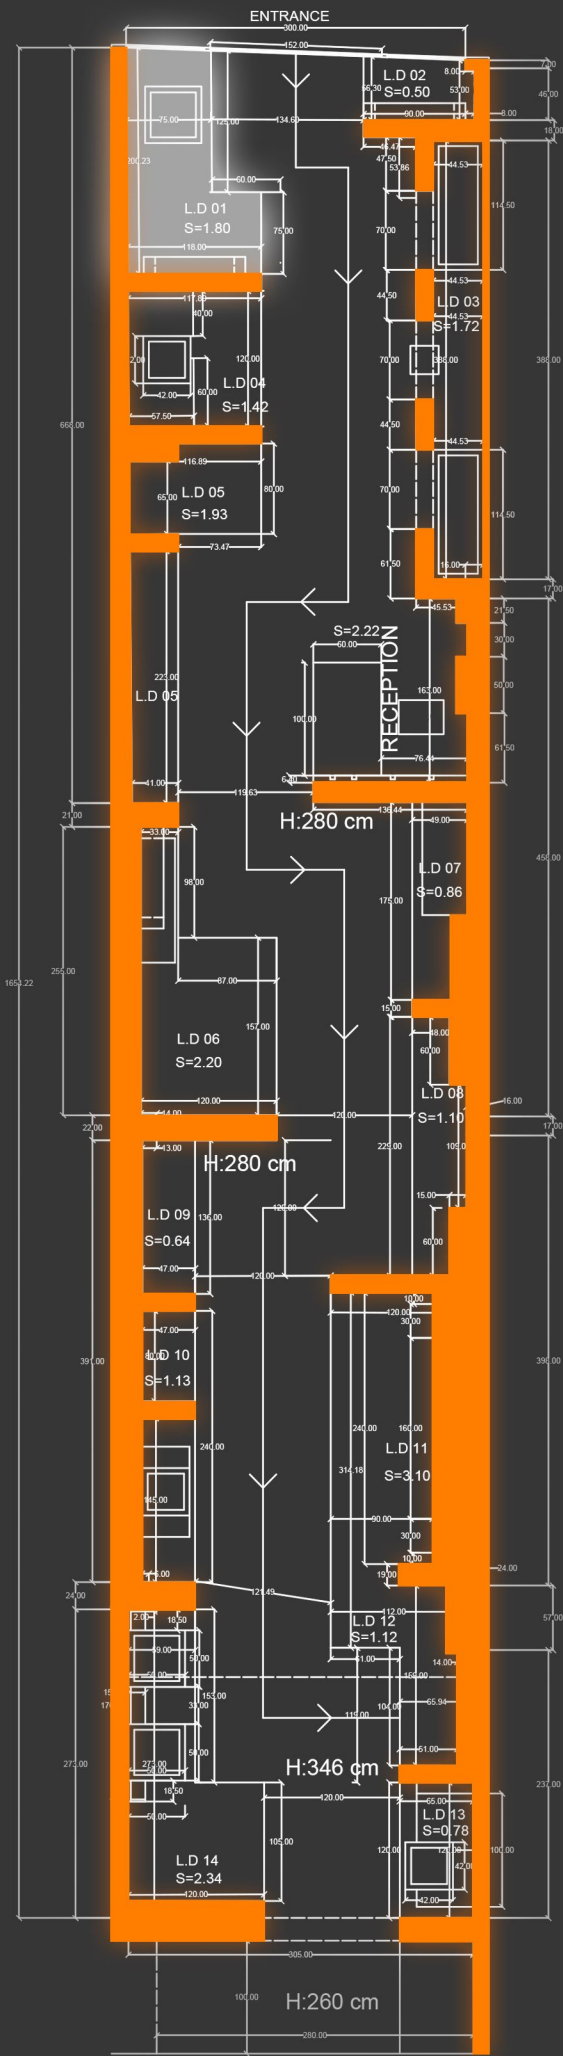

LIVE DECOR 01