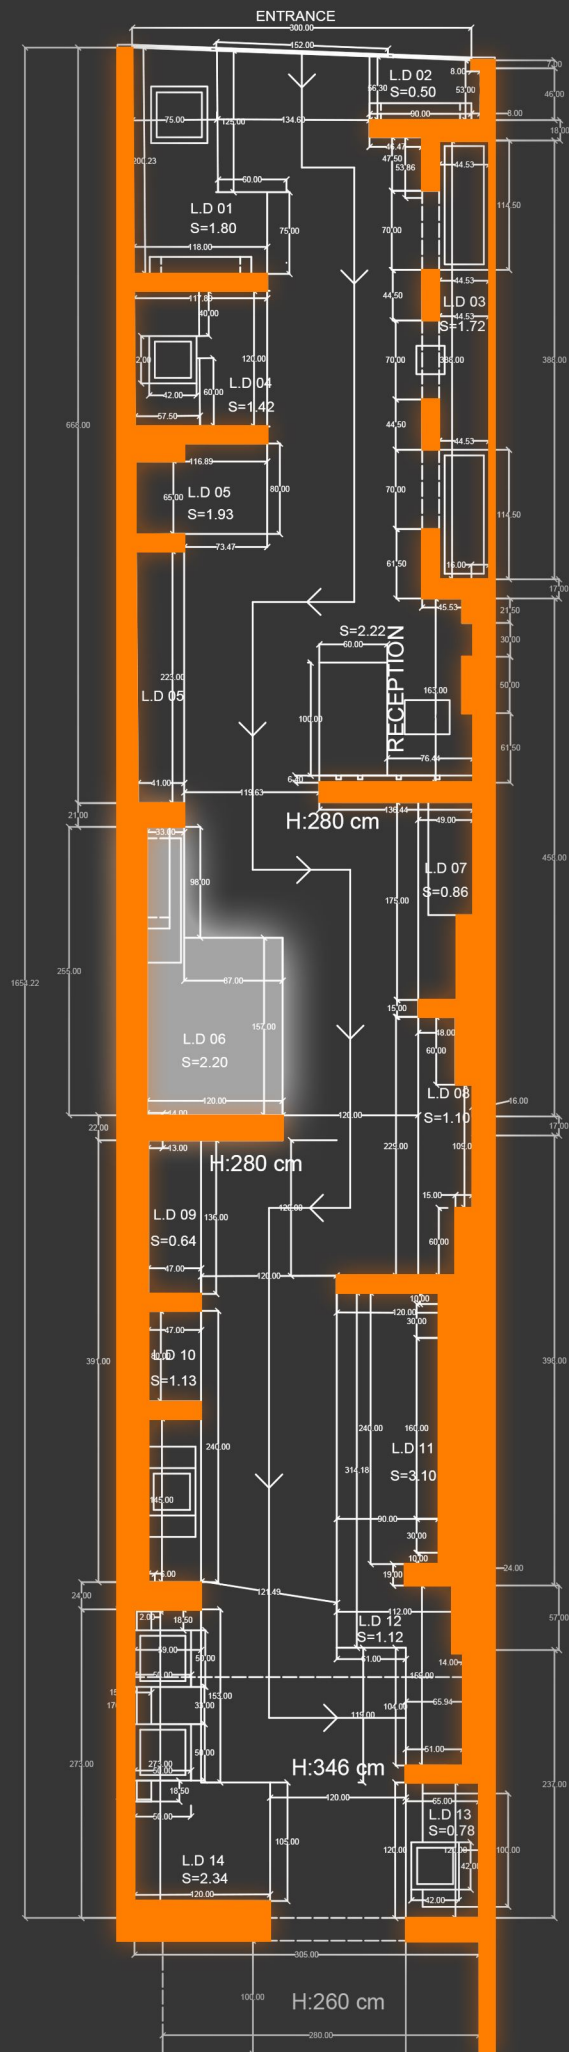

LIVE DECOR 02

FAR DREAM LIGHT GRAY
120x240 Cm - Parnian Slab - Polished

FAR DREAM DECOR GRAY
120x240 Cm - Parnian Slab - Polished

FAR DREAM DARK GRAY
120x240 Cm - Parnian Slab - Polished

LIVE DECOR 03

FAMOUS BLUE
120x240 Cm - Parnian Slab - Polished

FAMOUS DARK CREAM
120x240 Cm - Parnian Slab - Polished

FAMOUS LIGHT CREAM
120x240 Cm - Parnian Slab - Polished

LIVE DECOR 04

MARMA DESIGN
120x240 Cm - Parnian Slab - Polished

VILSMIT DESIGN
120x240 Cm - Parnian Slab - Polished

LIVE DECOR 05

KING BLUE
120x240 Cm - Parnian Slab - Polished

KING BROWN
120x240 Cm - Parnian Slab - Polished

RECEPTION

SHANGARI CREAM
60x120 Cm - Parnian Moon - Matt

CALINA COLLECTION
80x160 Cm - Parnian Plus - Matt

SHANGARI BROWN LINE RUSTIC
60x120 Cm - Parnian Moon - Matt

LIVE DECOR 06

SMILE GRAY
120x240 Cm - Parnian Slab - Polished

SMILE NEGRO
120x240 Cm - Parnian Slab - Polished

LIVE DECOR 07

ISLAND DESIGN
120x240 Cm - Parnian Slab - Polished