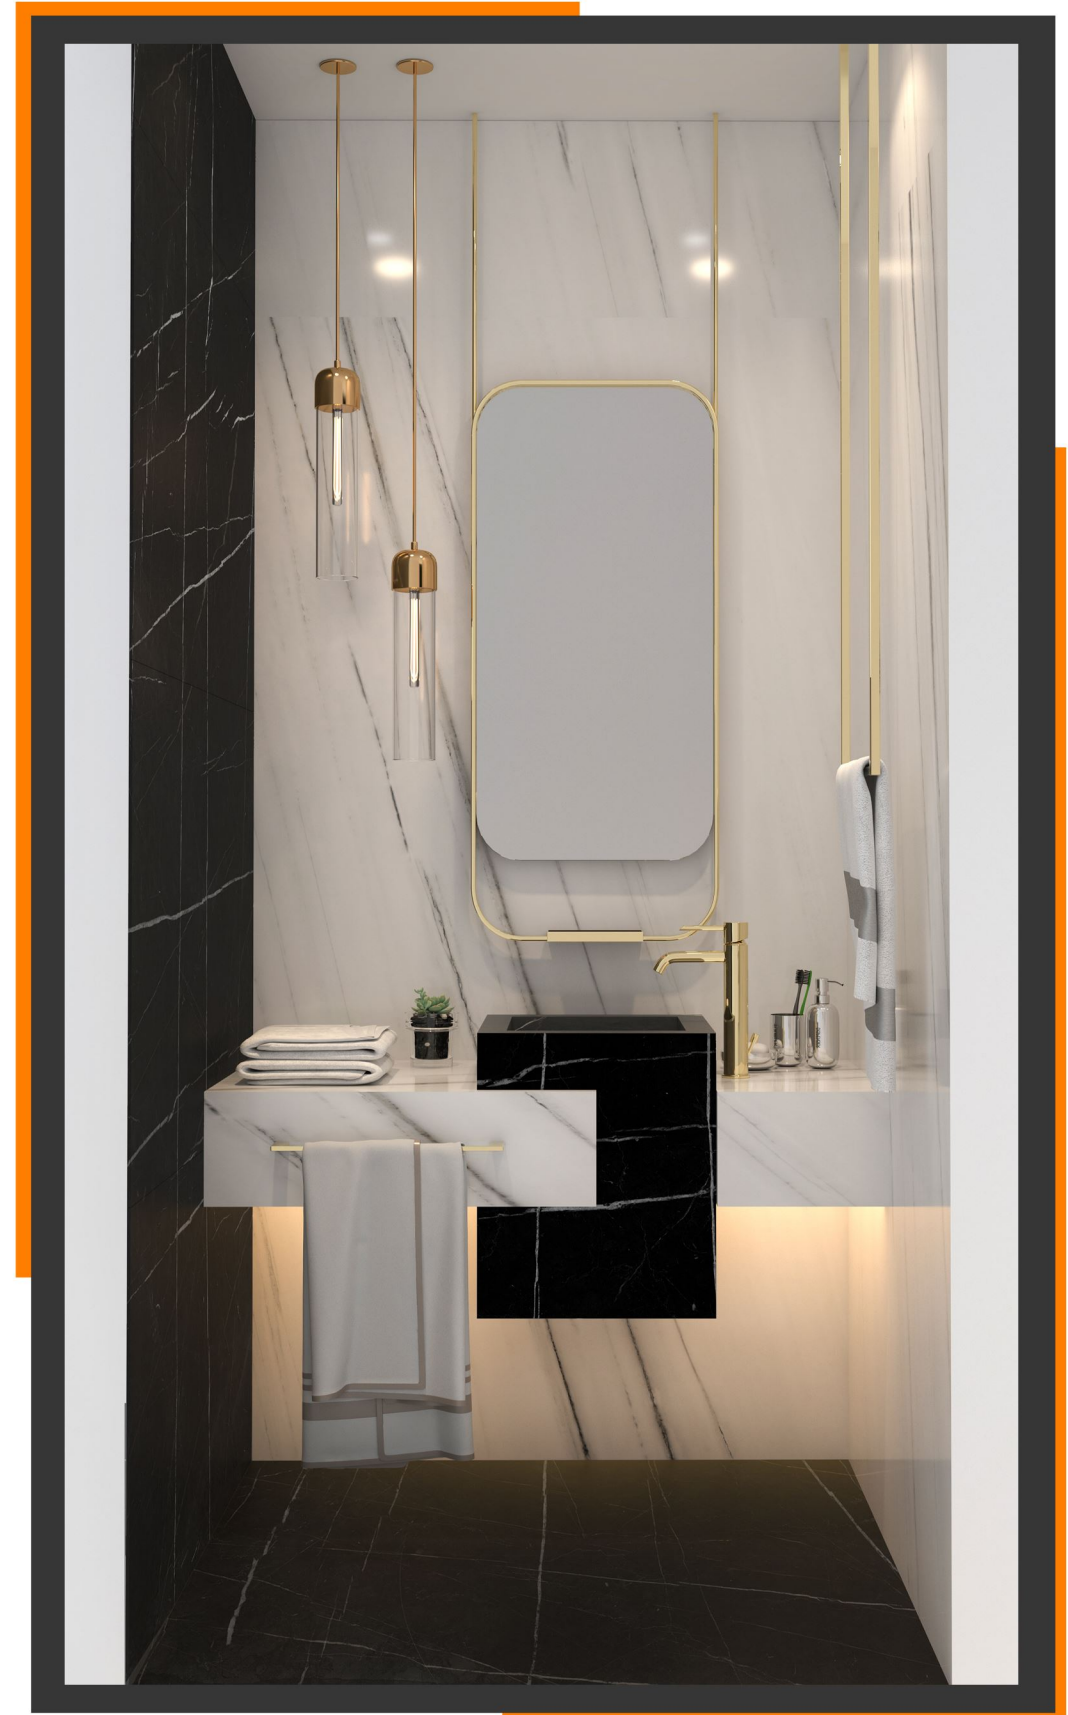

FAMOUS DARK CREAM
120x240 Cm - Parnian Slab - Polished

FAMOUS LIGHT CREAM
120x240 Cm - Parnian Slab - Polished

LIVE DECOR 04

MARMA DESIGN
120x240 Cm - Parnian Slab - Polished

VILSMIT DESIGN
120x240 Cm - Parnian Slab - Polished