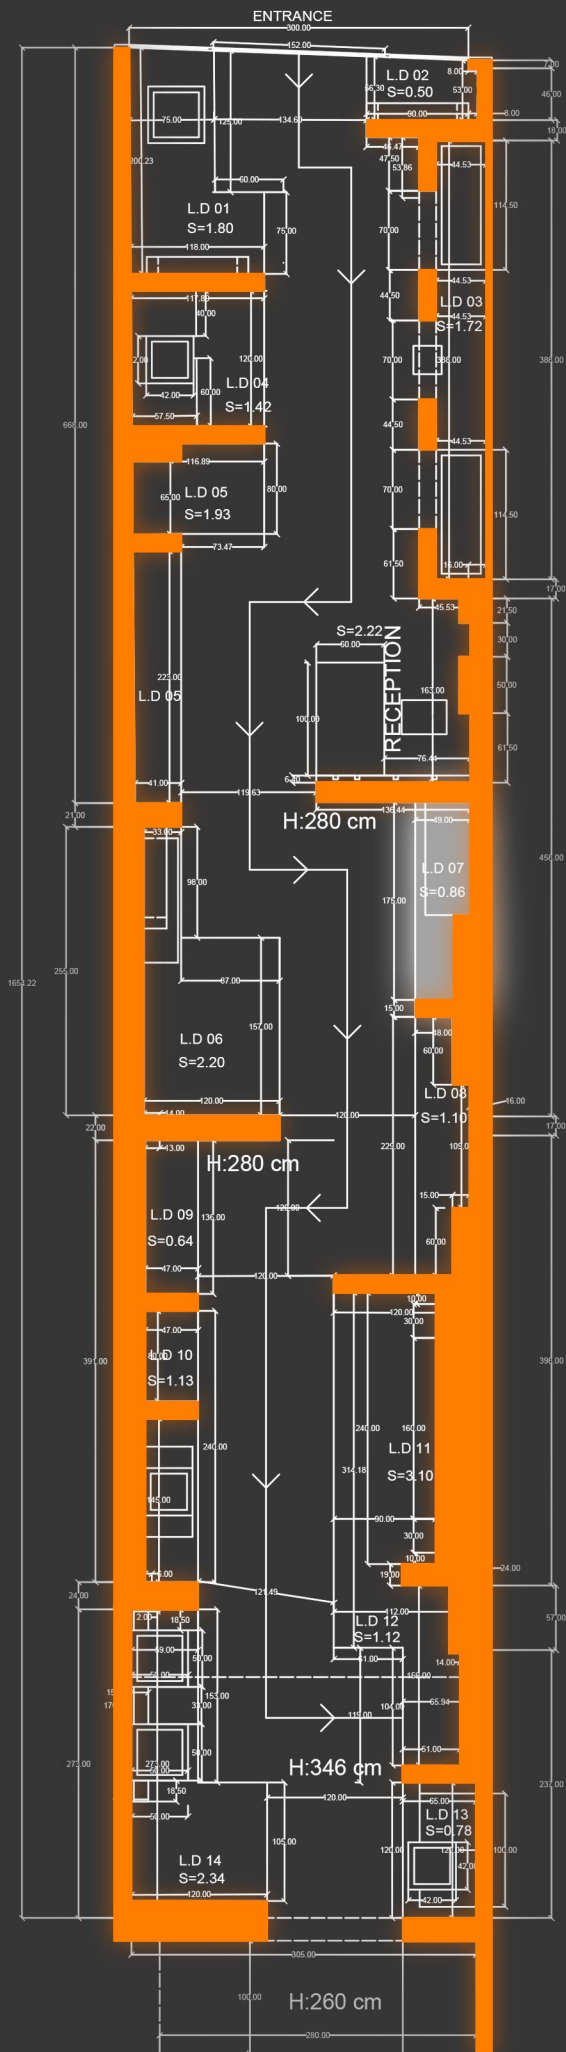

LIVE DECOR 02

FAR DREAM LIGHT GRAY
120x240 Cm - Parnian Slab - Polished

FAR DREAM DECOR GRAY
120x240 Cm - Parnian Slab - Polished

FAR DREAM DARK GRAY
120x240 Cm - Parnian Slab - Polished

LIVE DECOR 03

FAMOUS BLUE
120x240 Cm - Parnian Slab - Polished

SHANGARI BROWN LINE RUSTIC
60x120 Cm - Parnian Moon - Matt

LIVE DECOR 06

SMILE GRAY
120x240 Cm - Parnian Slab - Polished

SMILE NEGRO
120x240 Cm - Parnian Slab - Polished

LIVE DECOR 07

ISLAND DESIGN
120x240 Cm - Parnian Slab - Polished

WILOSKY DESIGN
120x240 Cm - Parnian Slab - Polished

LIVE DECOR 12

FAMOUS DARK GRAY
120x240 Cm - Parnian Slab - Polished

SHANGARI BROWN LINE RUSTIC
60x120 Cm - Parnian Moon - Matt

LIVE DECOR 13

PROPOSE DESIGN
120x240 Cm - Parnian Slab - Polished