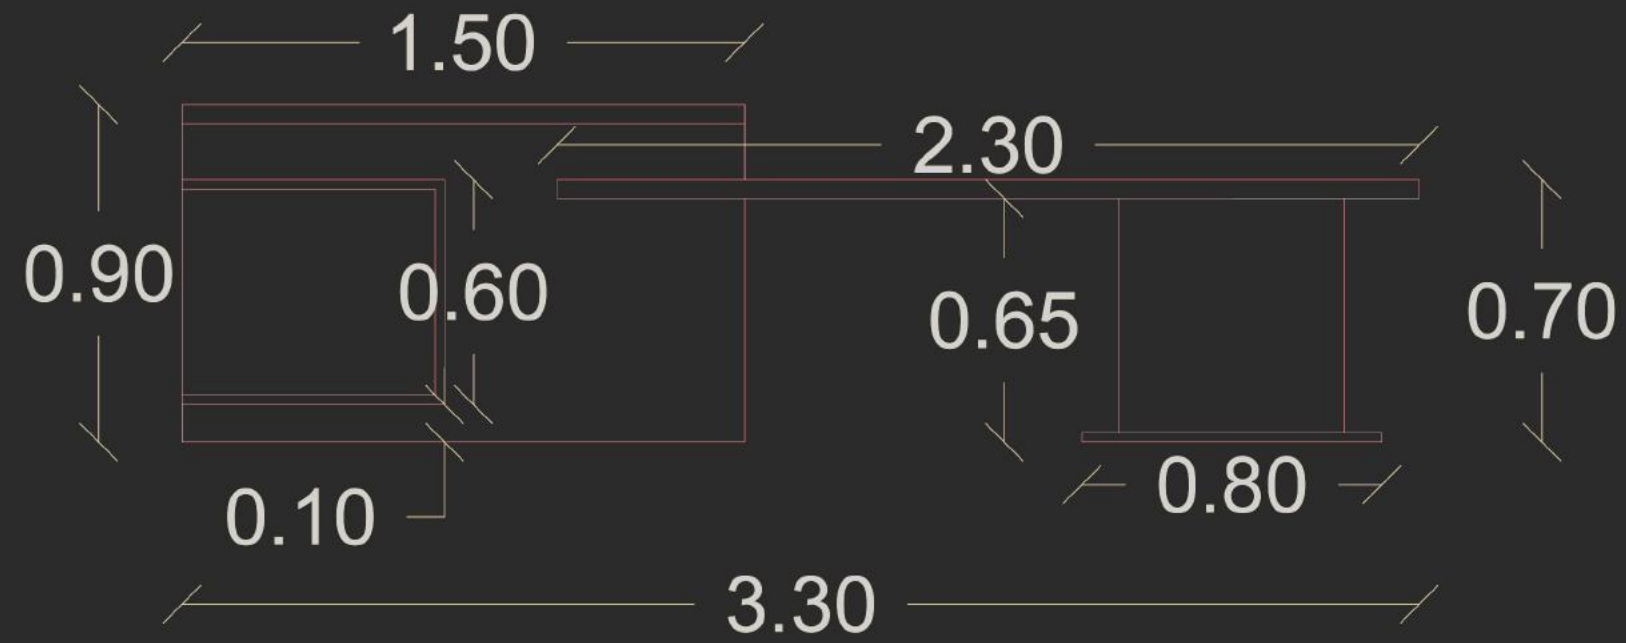

KITCHEN
alternative 2

WALL A

KITCHEN
alternative 2

KITCHEN
alternative 2

TABLE

KITCHEN
alternative 2

Atra Villa Project

Employer: Mr. Dehghani