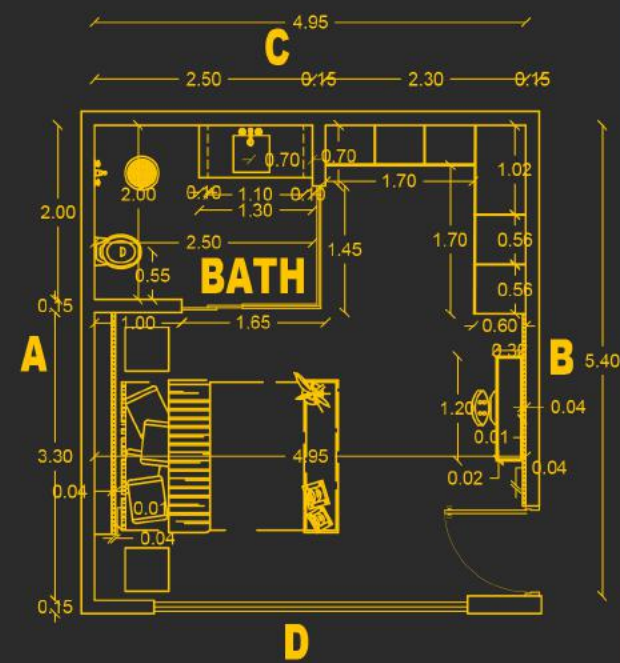

Bar

TV Room

Water front

Room 1

Room 2

Room 3

Bathroom

Kitchen

Room 2

Umbrella Tile 120x240 Cm

WiloSky Tile 120x240 Cm

Wood

Room 2

Leila Nejati

ARTA
VILA PROJECT

WALL - C

WALL - A

WALL - D

DETAIL

PLAN

Room 2

Room 3

Room 3

WALL - D