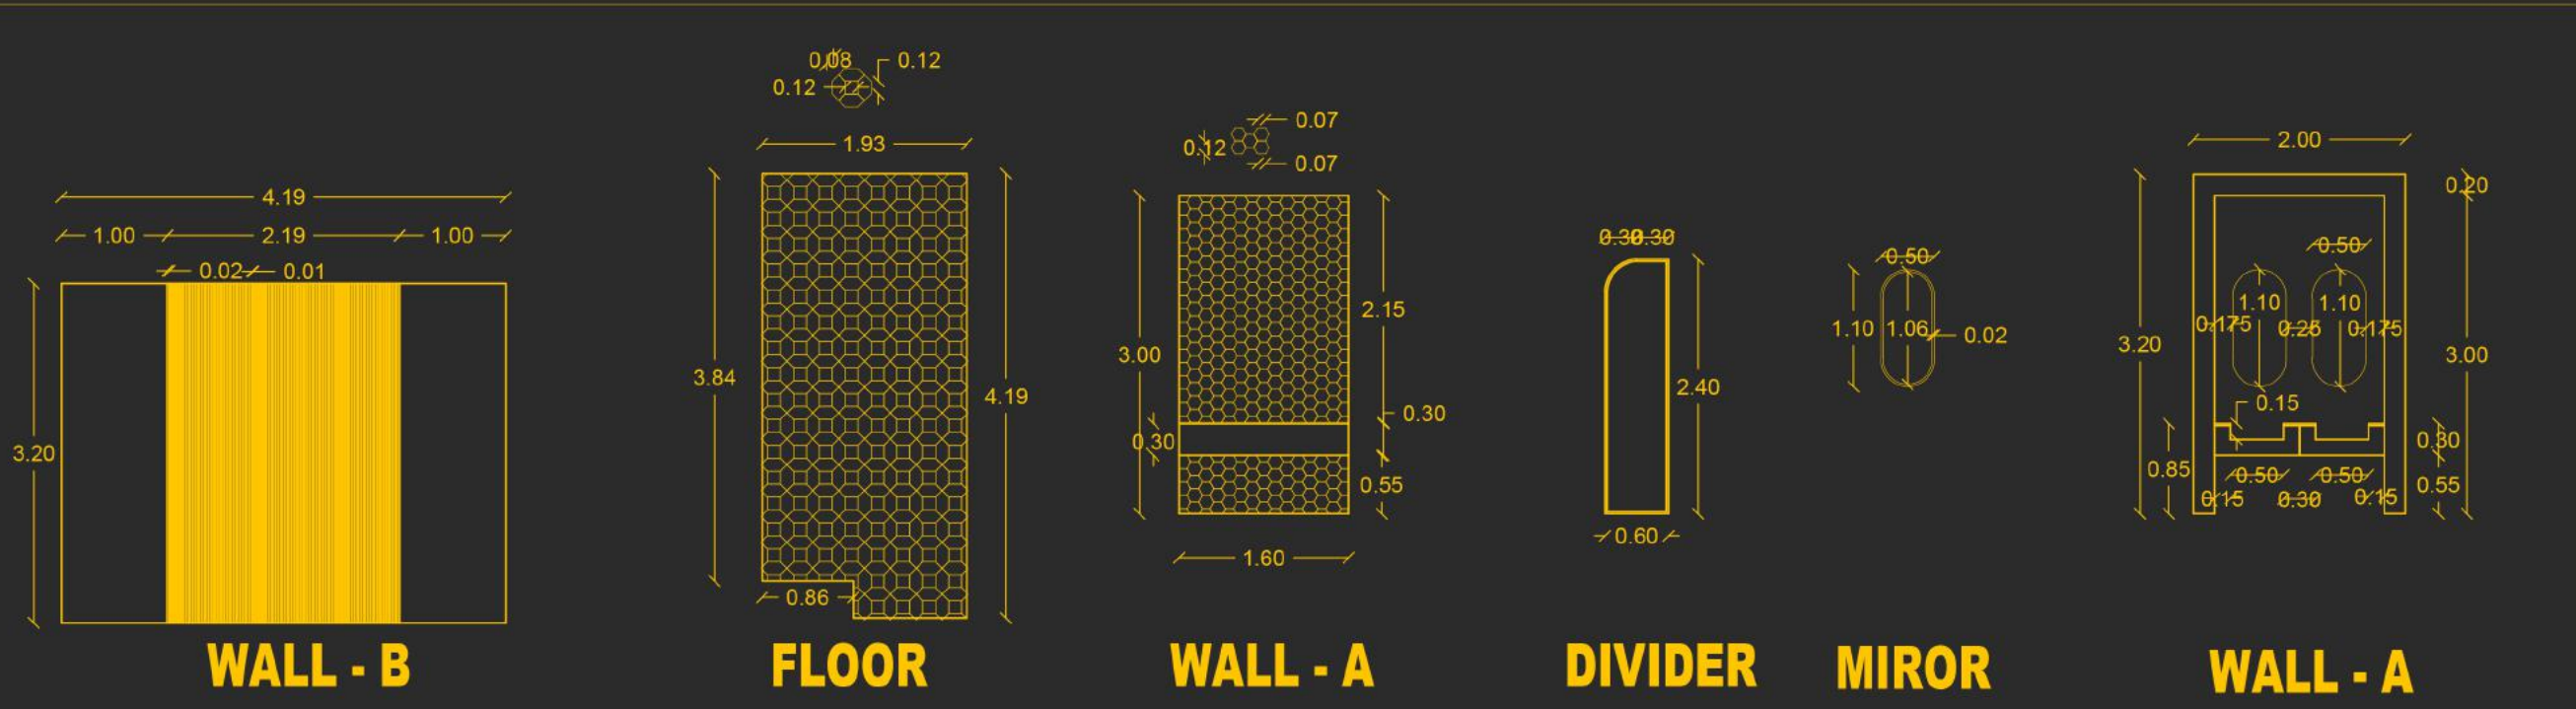

Famous Tile 120x240 Cm

Bathroom

Leila Nejati

ARTA
VILA PROJECT

Bathroom

DETAIL

PLAN

Super Polished
Matt black