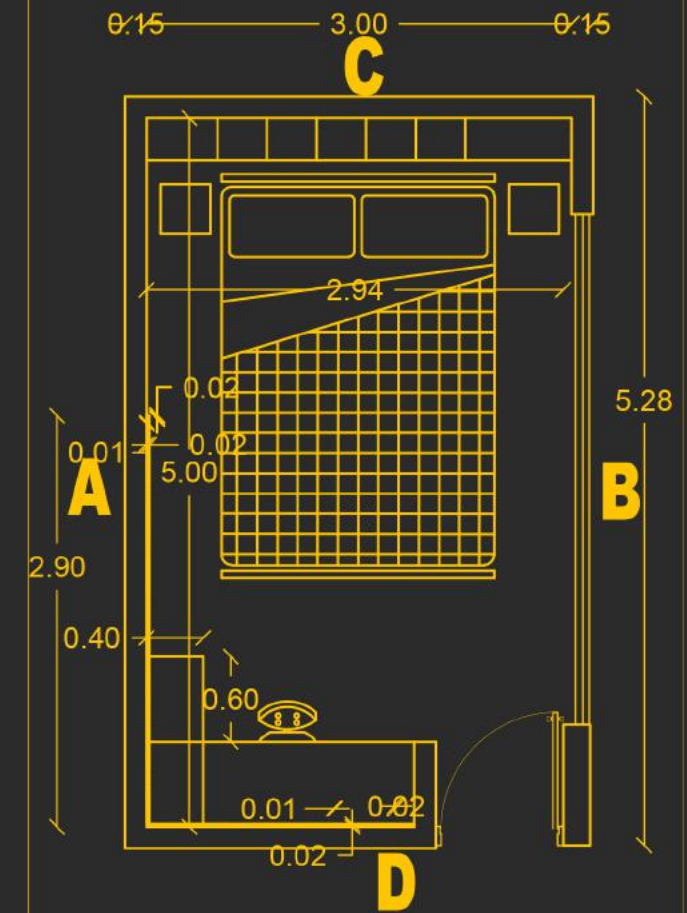

WALL - A

WALL - D

DETAIL

PLAN

Room 2

Room 3

Room 3

WALL - D

WALL - B

WALL - C

PLAN

DETAIL

Room 3

Target Tile 120x240 Cm

Glamour Tile 120x240 Cm

Target Tile 120x240 Cm