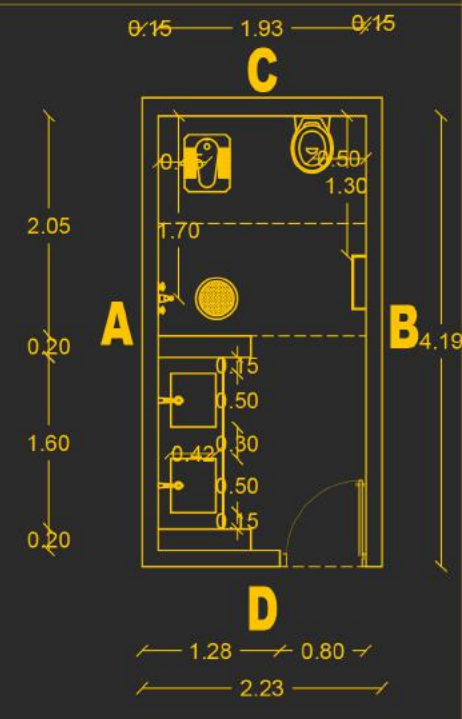

WALL - A

WALL - D

DETAIL

PLAN

Room 2

Room 3

Room 3

WALL - D

Famous Tile 120x240 Cm

Bathroom

Leila Nejati

ARTA
VILA PROJECT

Bathroom

DETAIL

PLAN

Super Polished
Matt black